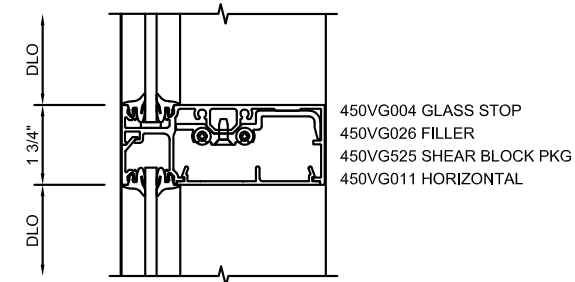

159 BLEEKER STREET
NEW YORK, NY
10012

159 BLEEKER STREET
NEW YORK, NY
10012

TRIFAB™ VG 450 FRAMING SYSTEM 1-3/4" SIGHTLINE
FRONT SET - SHEAR BLOCK ASSEMBLY OUTSIDE GLAZED
(1/4" INFILL)

DETAIL 1
HEAD

DETAIL 2
HORIZONTAL