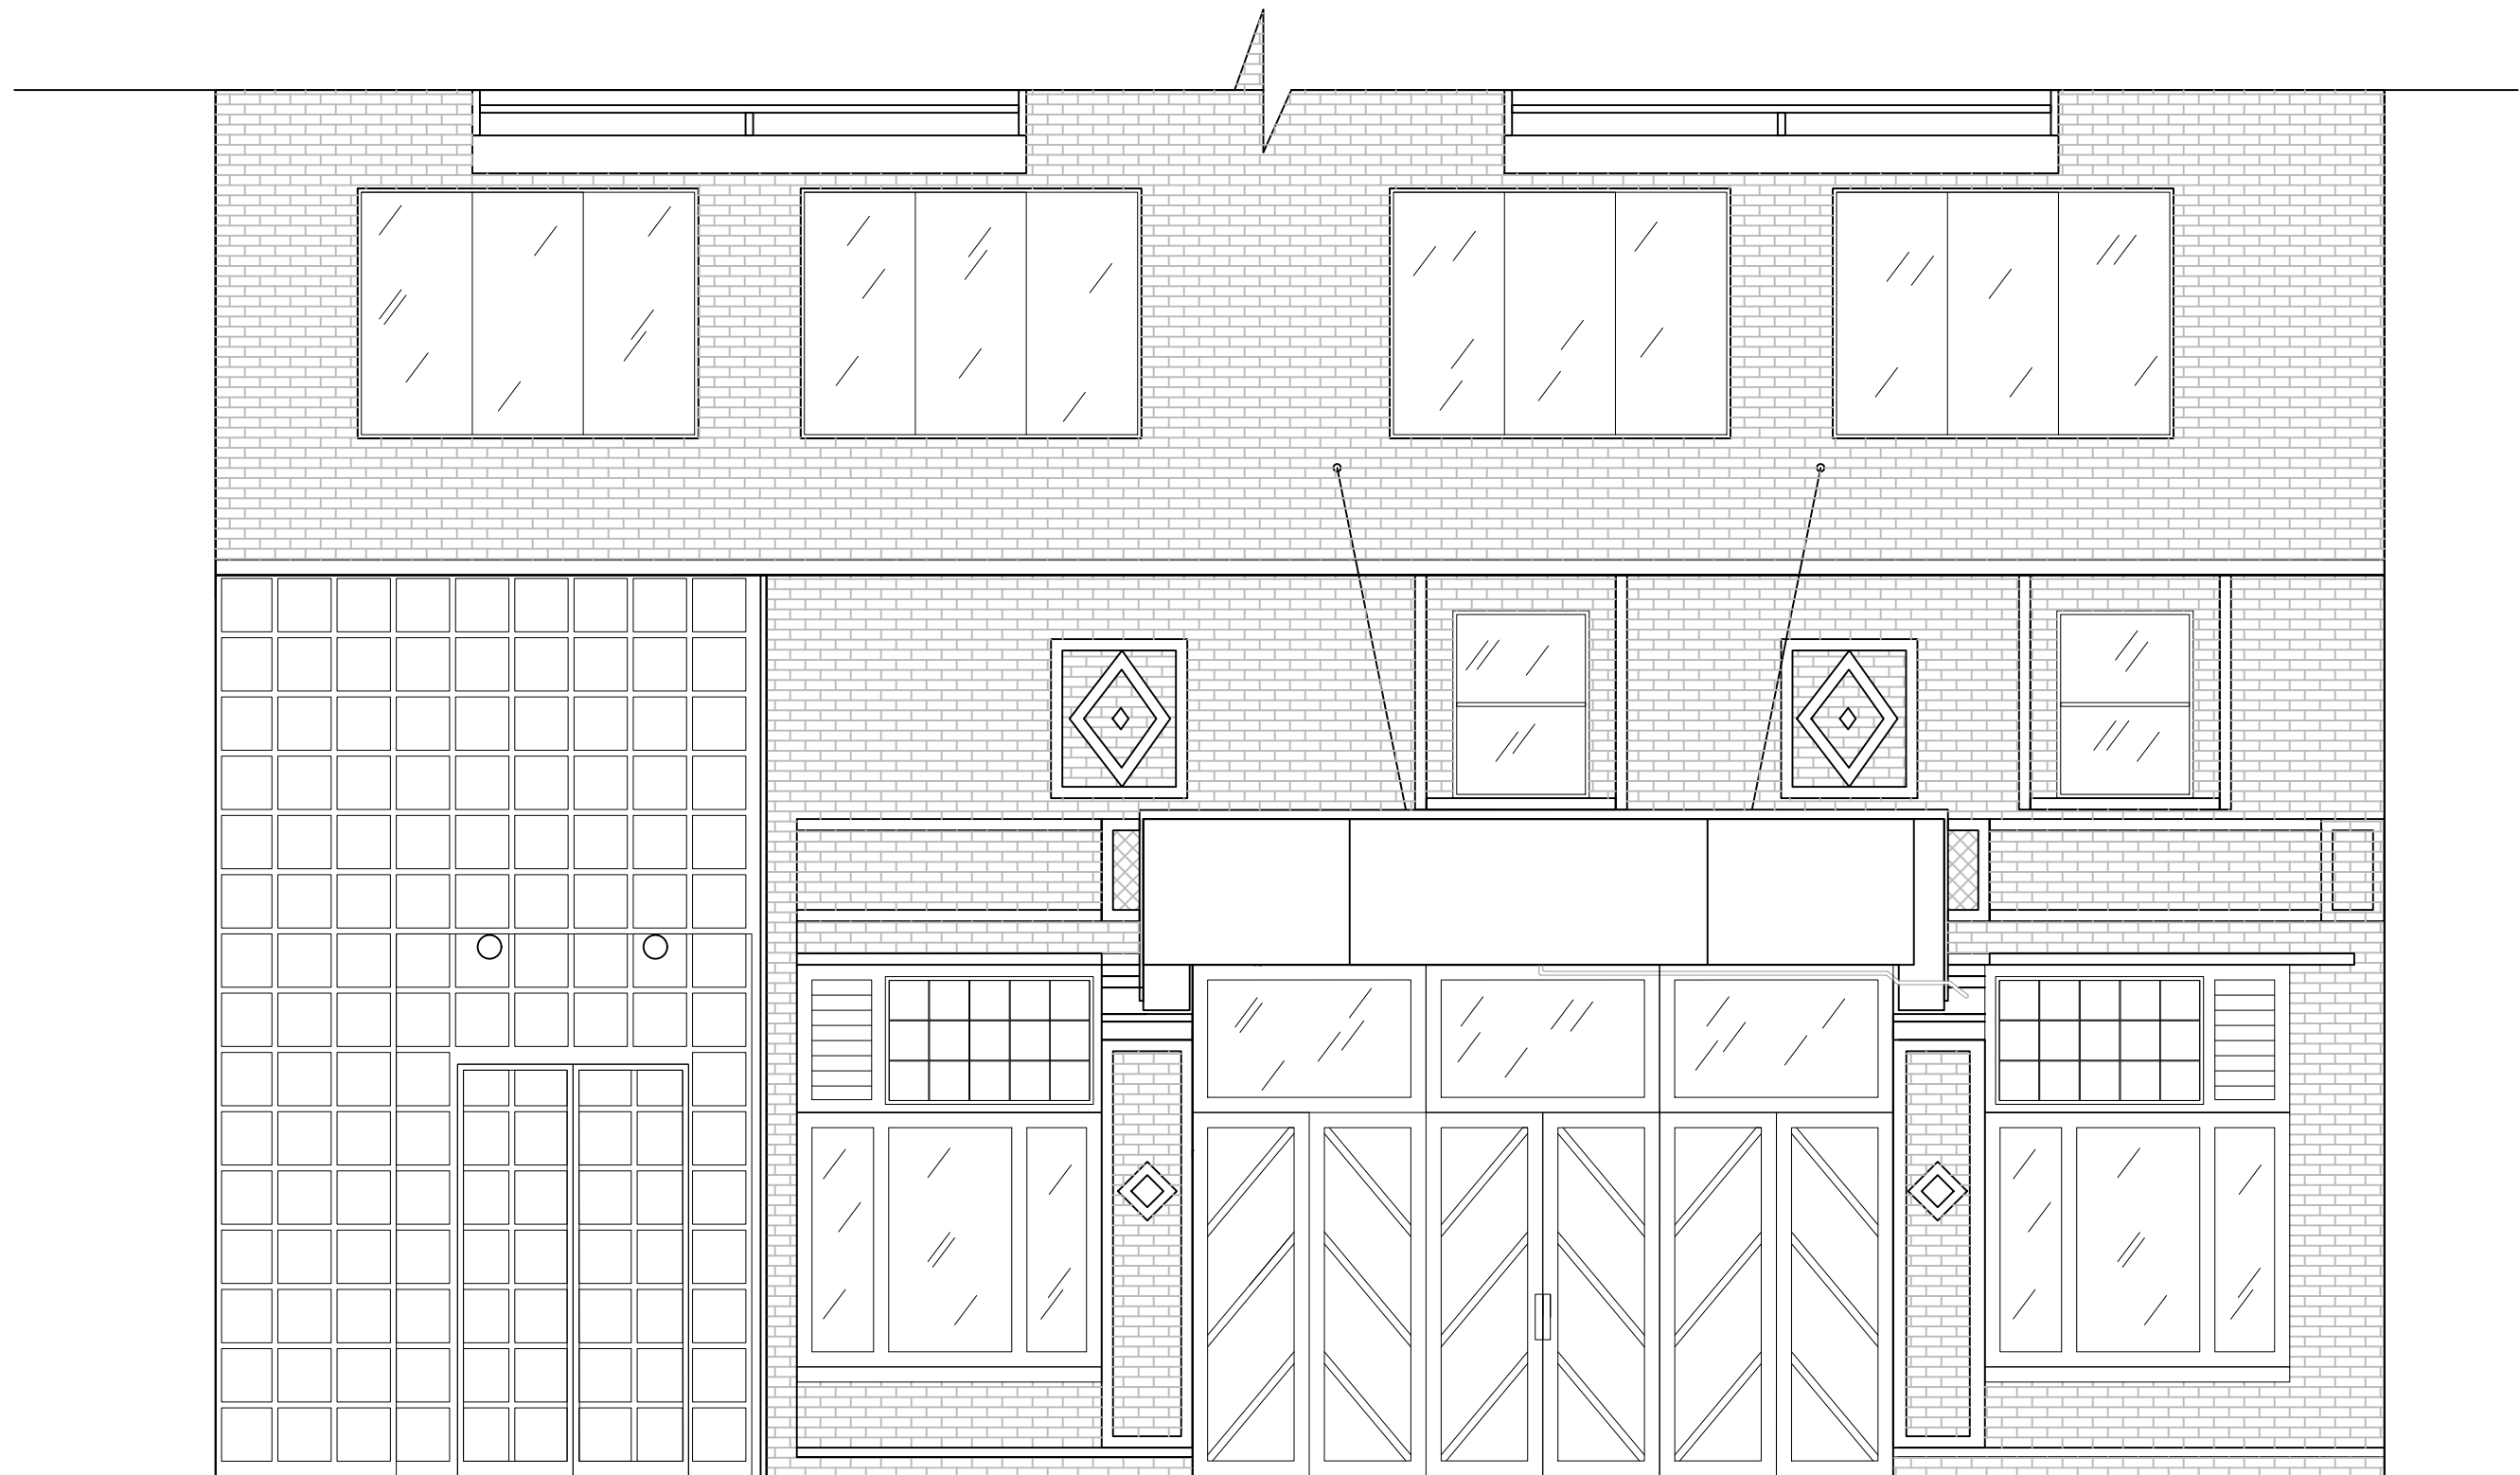

PARTIAL FRONT FACADE RESTORATION

159 BLEECKER STREET

NEW YORK , NY , 10012

1940

1976

159 BLEEKER STREET
NEW YORK, NY
10012

2017

159 BLEEKER STREET
NEW YORK, NY
10012

159 BLEEKER STREET
NEW YORK, NY
10012

159 BLEEKER STREET
NEW YORK, NY
10012

TRIFAB™ VG 450 FRAMING SYSTEM 1-3/4" SIGHTLINE
FRONT SET - SHEAR BLOCK ASSEMBLY OUTSIDE GLAZED
(1/4" INFILL)

DETAIL 1
HEAD

DETAIL 2
HORIZONTAL