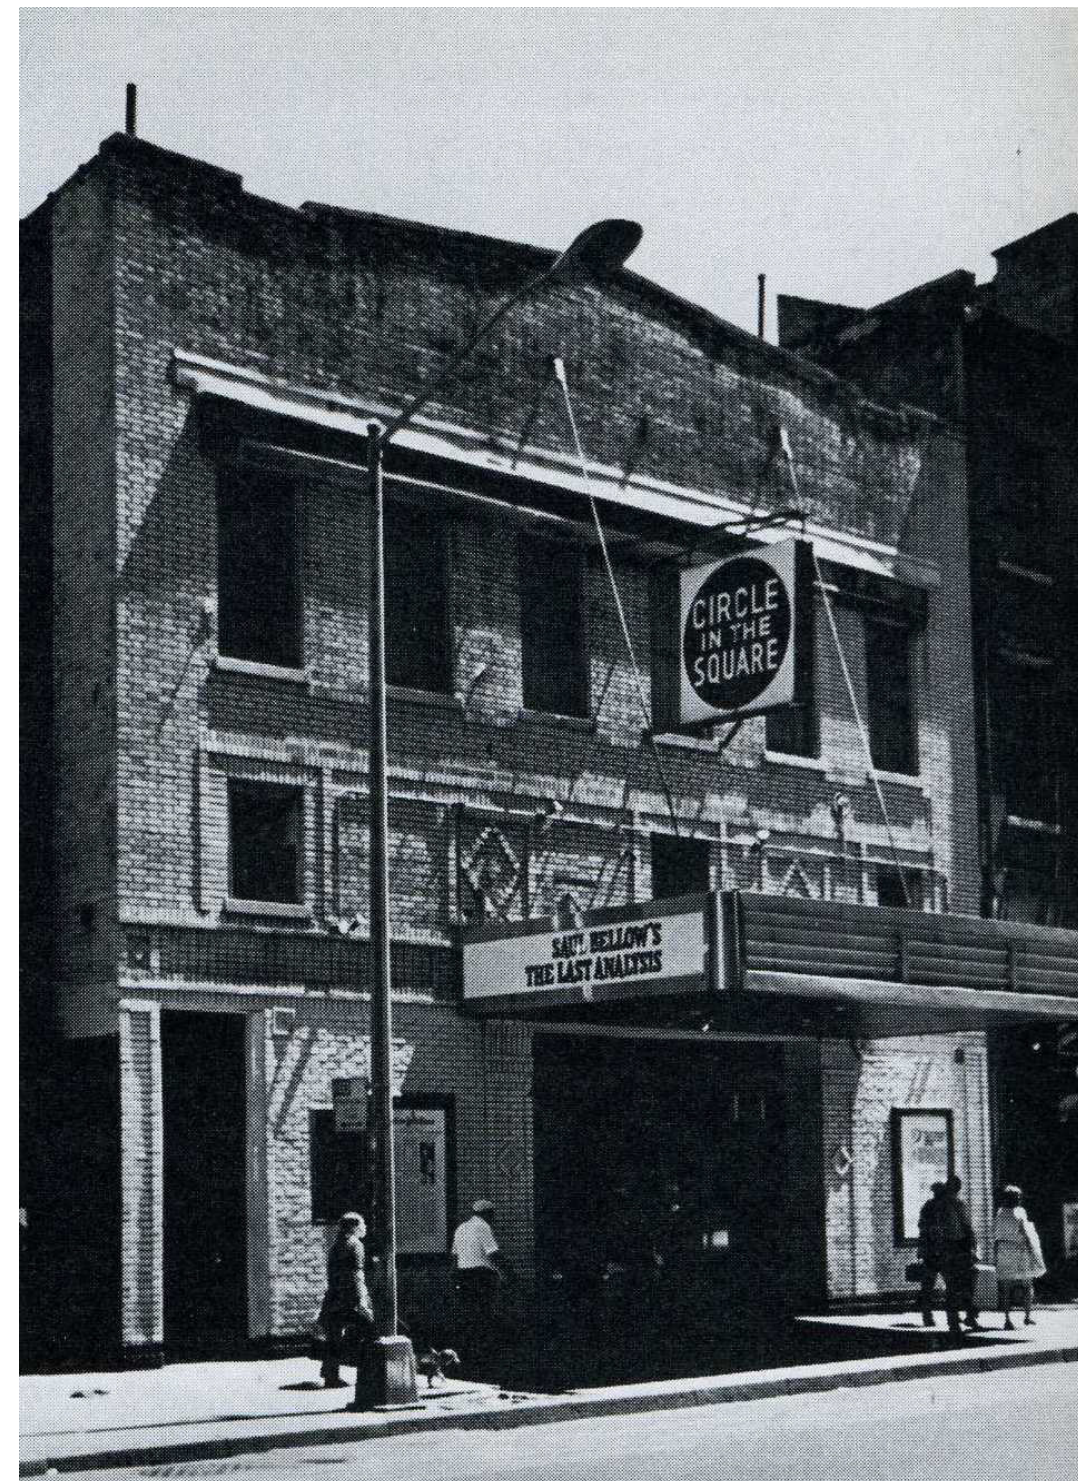

PARTIAL FRONT FACADE RESTORATION

159 BLEECKER STREET

NEW YORK , NY , 10012

1940

1976

159 BLEEKER STREET
NEW YORK, NY
10012

2017

159 BLEEKER STREET
NEW YORK, NY
10012