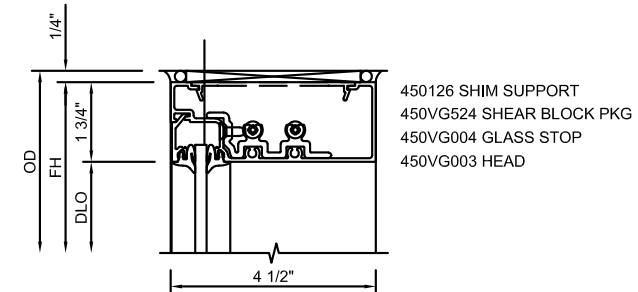

159 BLEEKER STREET
NEW YORK, NY
10012

159 BLEEKER STREET
NEW YORK, NY
10012

TRIFAB™ VG 450 FRAMING SYSTEM 1-3/4" SIGHTLINE
FRONT SET - SHEAR BLOCK ASSEMBLY OUTSIDE GLAZED
(1/4" INFILL)

DETAIL 1
HEAD

DETAIL 2
HORIZONTAL