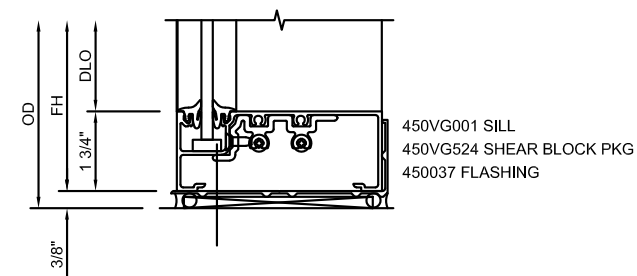

TRIFAB™ VG 450 FRAMING SYSTEM 1-3/4" SIGHTLINE
FRONT SET - SHEAR BLOCK ASSEMBLY OUTSIDE GLAZED
(1/4" INFILL)

DETAIL 1
HEAD

DETAIL 2
HORIZONTAL

DETAIL 3
SILL

159 BLEEKER STREET
NEW YORK, NY
10012