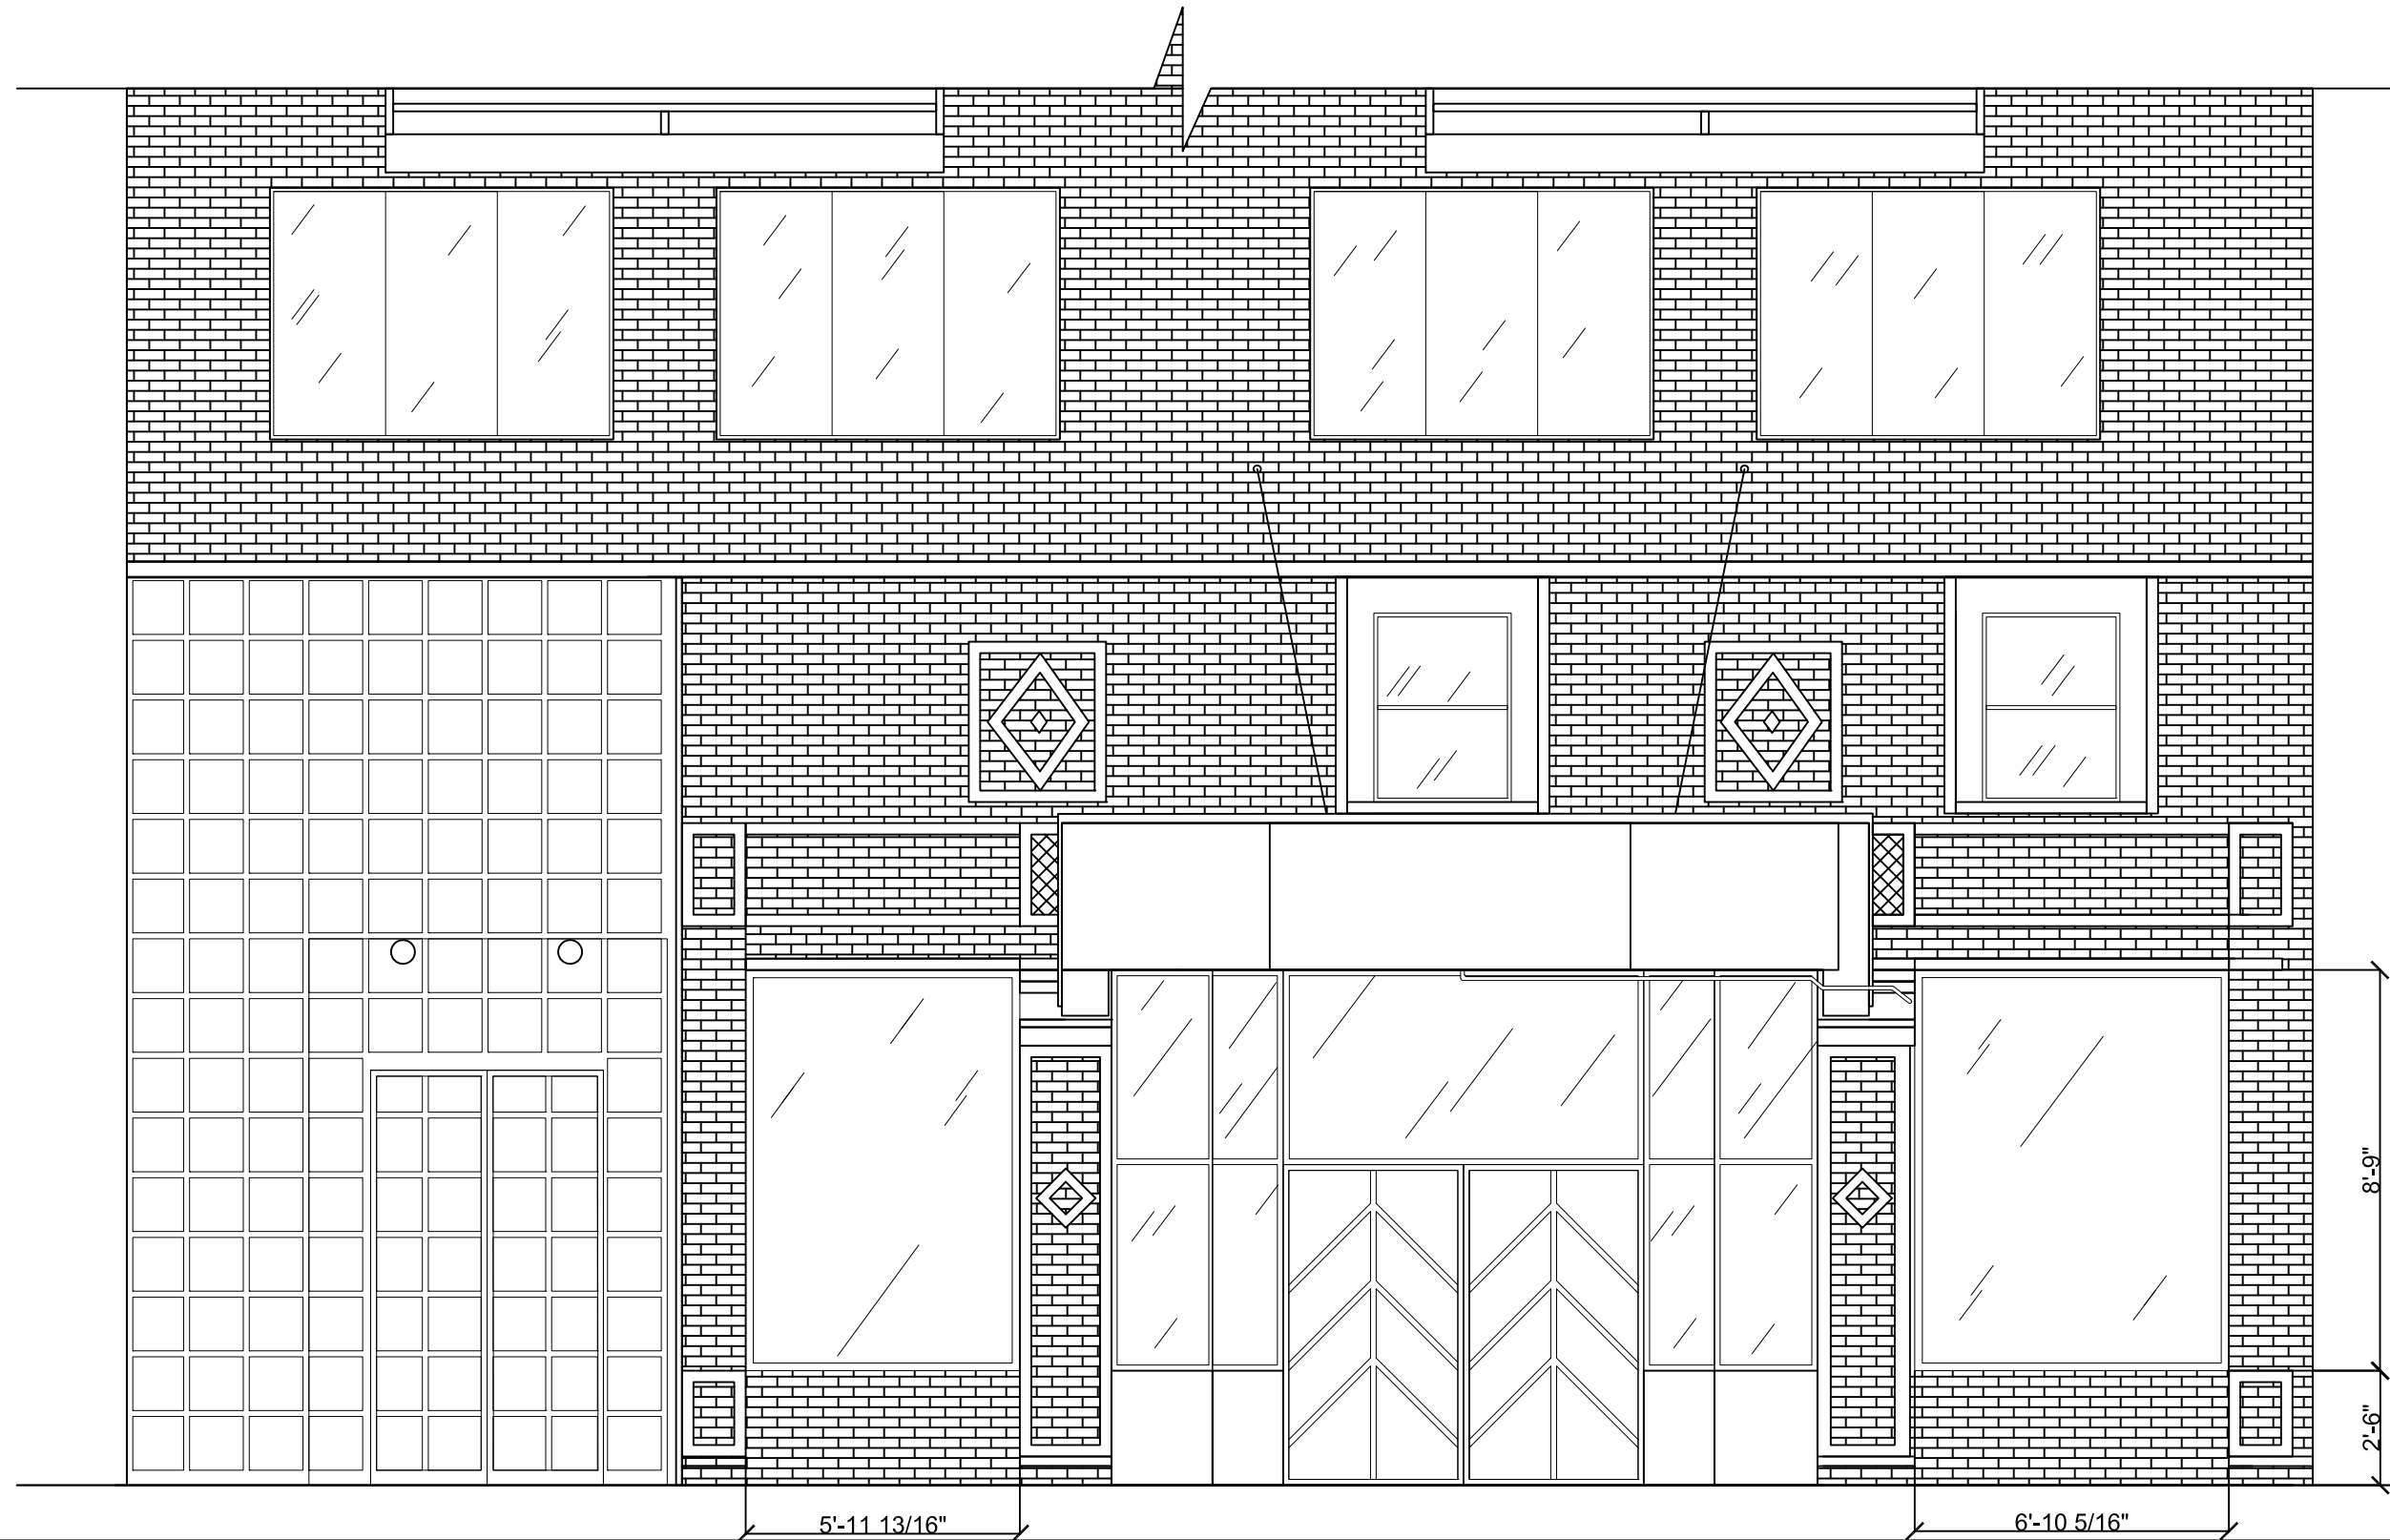

PARTIAL FRONT FACADE RESTORATION

159 BLEECKER STREET

NEW YORK , NY , 10012

1940

1976

159 BLEEKER STREET
NEW YORK, NY
10012

2017

159 BLEEKER STREET
NEW YORK, NY
10012

159 BLEEKER STREET
NEW YORK, NY
10012

159 BLEEKER STREET
NEW YORK, NY
10012

TRIFAB™ VG 450 FRAMING SYSTEM 1-3/4" SIGHTLINE
FRONT SET - SHEAR BLOCK ASSEMBLY OUTSIDE GLAZED
(1/4" INFILL)

DETAIL 1
HEAD

DETAIL 2
HORIZONTAL

DETAIL 3
SILL

159 BLEEKER STREET
NEW YORK, NY
10012