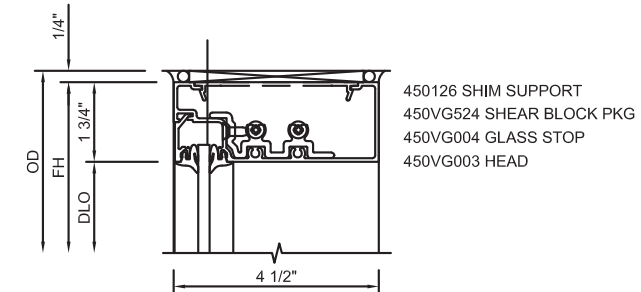

159 BLEEKER STREET
NEW YORK, NY
10012

159 BLEEKER STREET
NEW YORK, NY
10012

TRIFAB™ VG 450 FRAMING SYSTEM 1-3/4" SIGHTLINE
FRONT SET - SHEAR BLOCK ASSEMBLY OUTSIDE GLAZED
(1/4" INFILL)

DETAIL 1
HEAD

DETAIL 2
HORIZONTAL