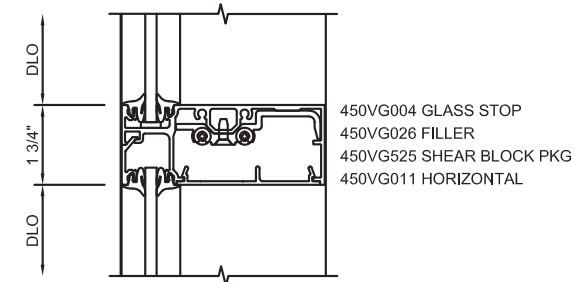

159 BLEEKER STREET
NEW YORK, NY
10012

159 BLEEKER STREET
NEW YORK, NY
10012

TRIFAB™ VG 450 FRAMING SYSTEM 1-3/4" SIGHTLINE
FRONT SET - SHEAR BLOCK ASSEMBLY OUTSIDE GLAZED
(1/4" INFILL)

DETAIL 1
HEAD

DETAIL 2
HORIZONTAL