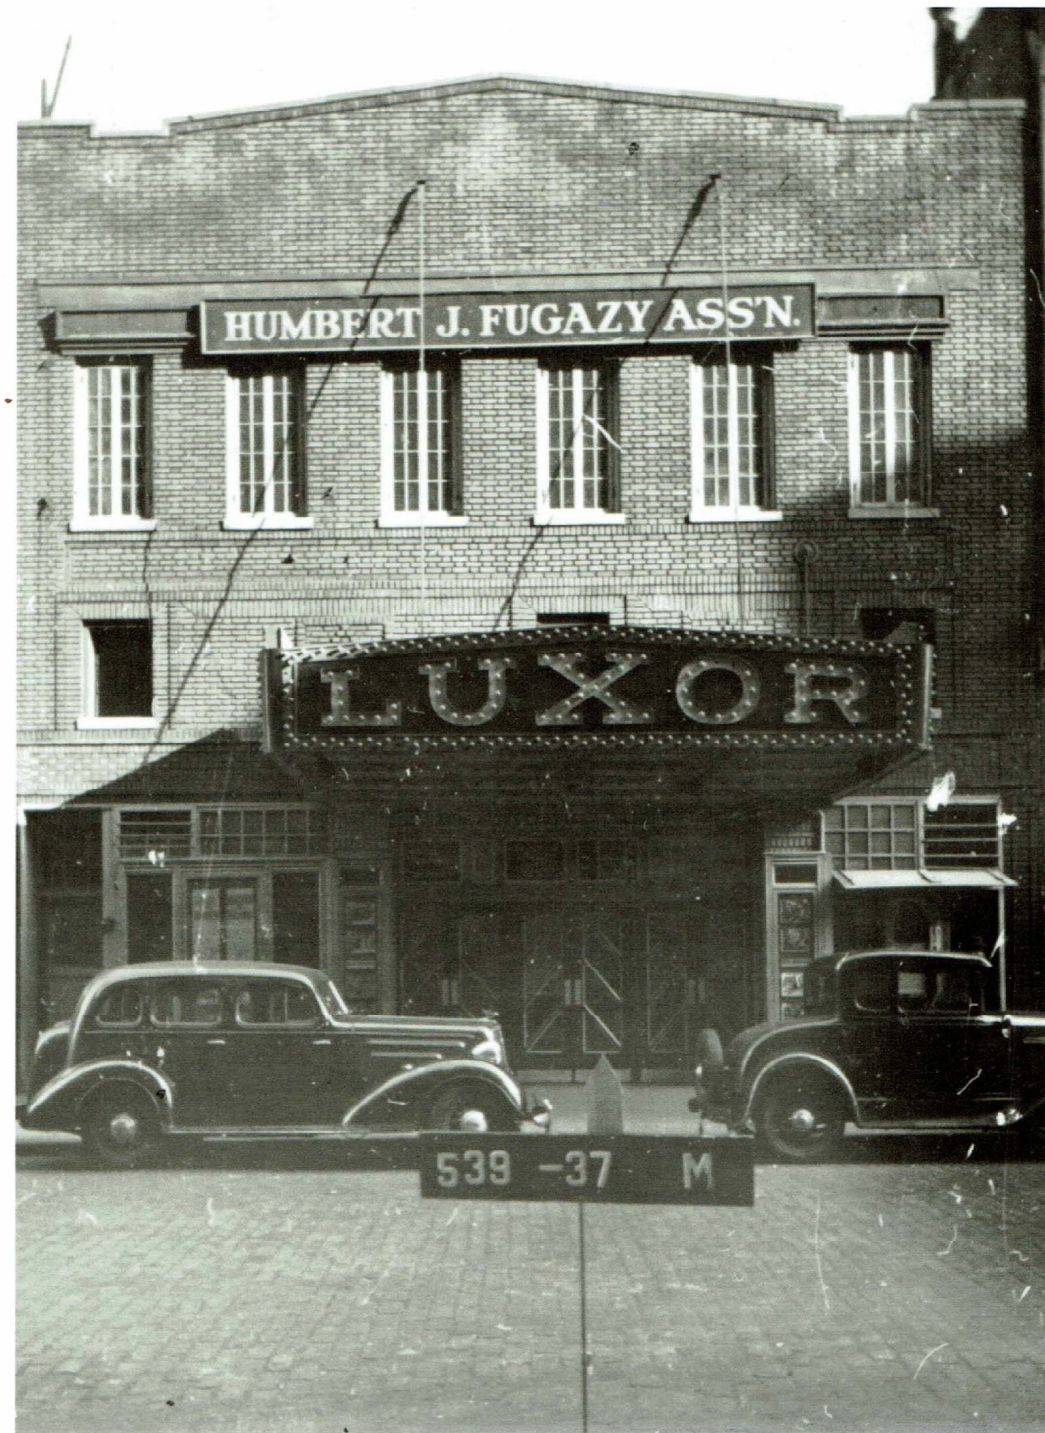

PARTIAL FRONT FACADE RESTORATION

159 BLEECKER STREET

NEW YORK , NY , 10012

1940

1976

159 BLEEKER STREET
NEW YORK, NY
10012

2017

159 BLEEKER STREET
NEW YORK, NY
10012