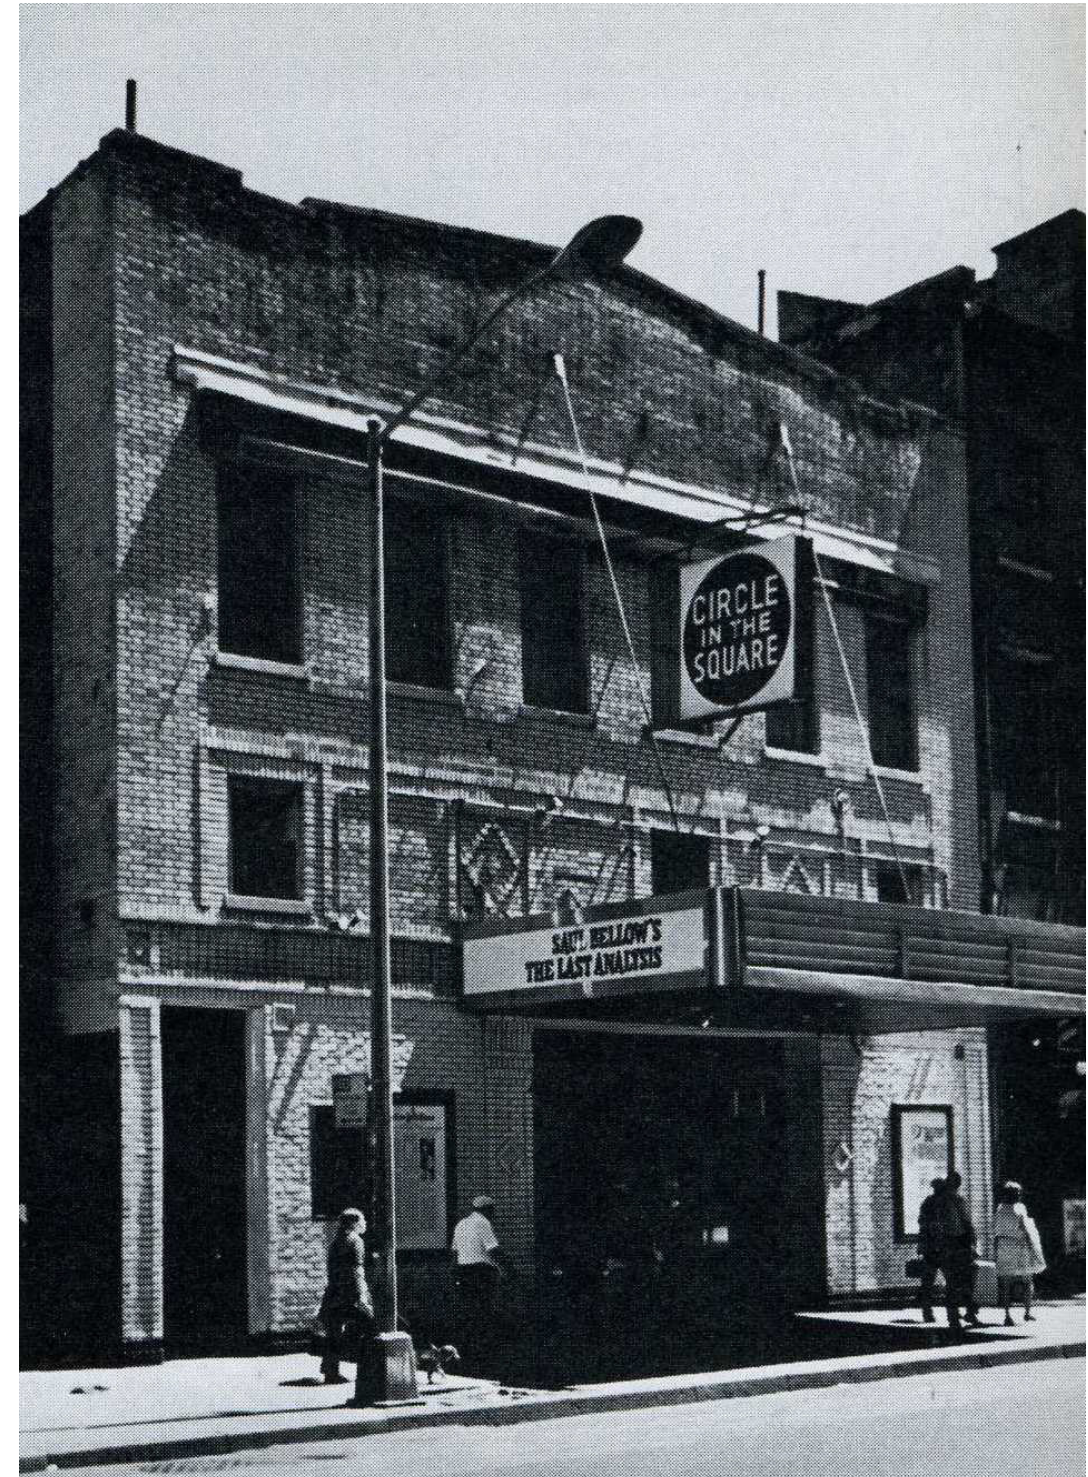

PARTIAL FRONT FACADE RESTORATION

159 BLEECKER STREET

NEW YORK , NY , 10012

1940

1976

159 BLEEKER STREET
NEW YORK, NY
10012

2017

159 BLEEKER STREET
NEW YORK, NY
10012