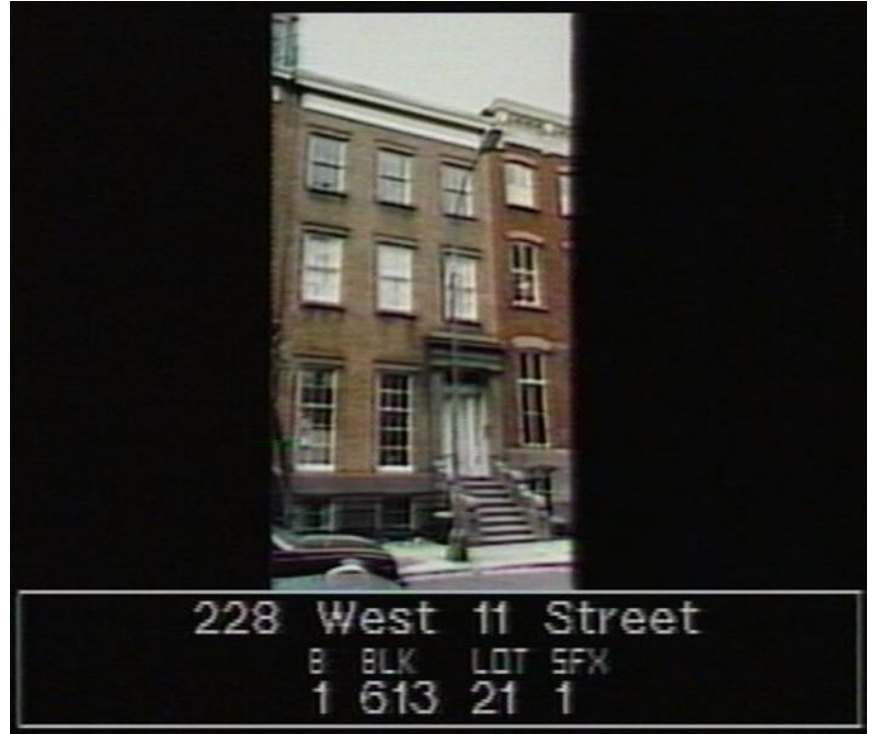

228 West 11th Street Application

Docket #187792

September 6, 2016

JACOBSON

SHINODA

228 West 11th Street

JACOBSON

SHINODA

228 W 11th Street Circa 1890-1919

Image from NYHS

JACOBSON

SHINODA

Designation Photo

Designation photo from LPC files shows 228 West 11th Street with dark-painted window frames

JACOBSON

SHINODA

Tax Photos

1940s tax photo shows 228 West 11th Street with window frames of indeterminate color

1980s tax photo shows 228 West 11th Street with white or light-painted window frames

JACOBSON

SHINODA

Shutters