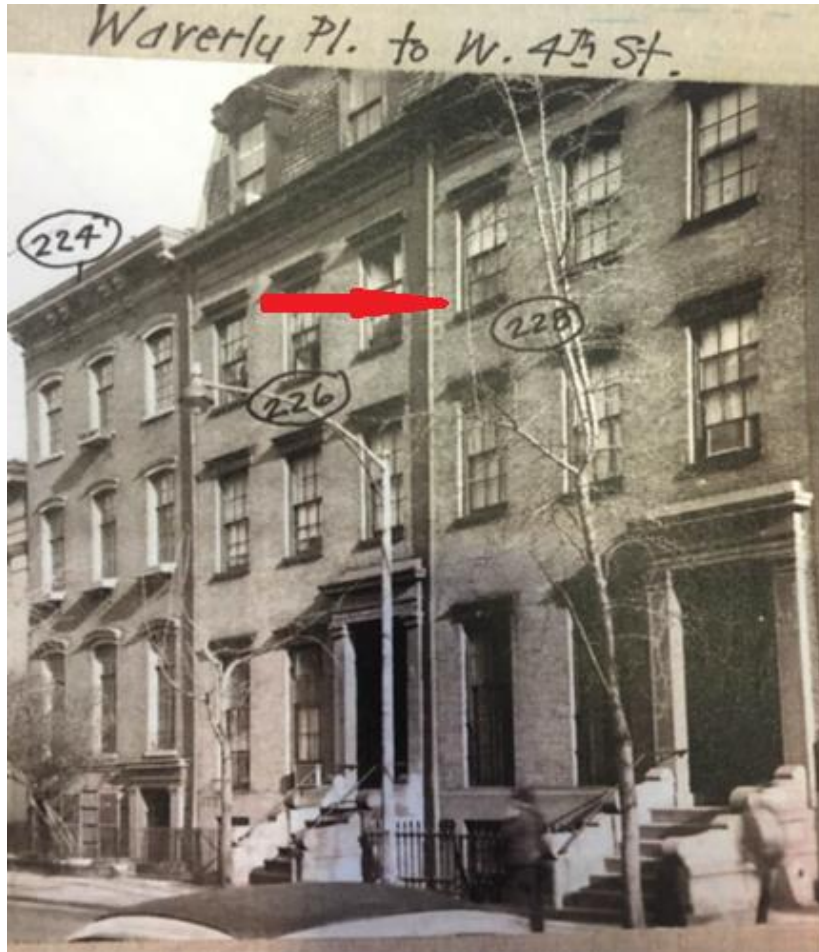

228 West 11th Street Application

Docket #187792

September 6, 2016

JACOBSON

SHINODA

228 West 11th Street

JACOBSON

SHINODA

228 W 11th Street Circa 1890-1919

Image from NYHS

JACOBSON

SHINODA

Designation Photo

Designation photo from LPC files shows 228 West 11th Street with dark-painted window frames

JACOBSON

SHINODA

Tax Photos

1940s tax photo shows 228 West 11th Street with window frames of indeterminate color

1980s tax photo shows 228 West 11th Street with white or light-painted window frames

JACOBSON

SHINODA

Shutters