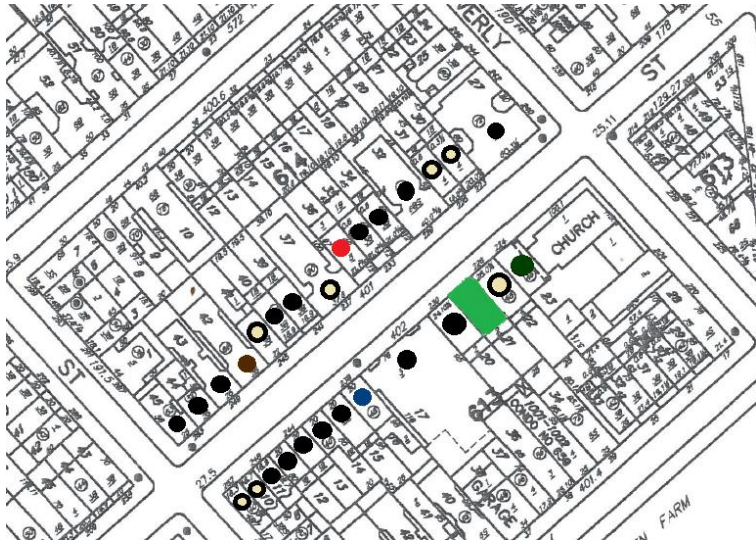

West 11th Street Woodwork Colors

224 W 11th