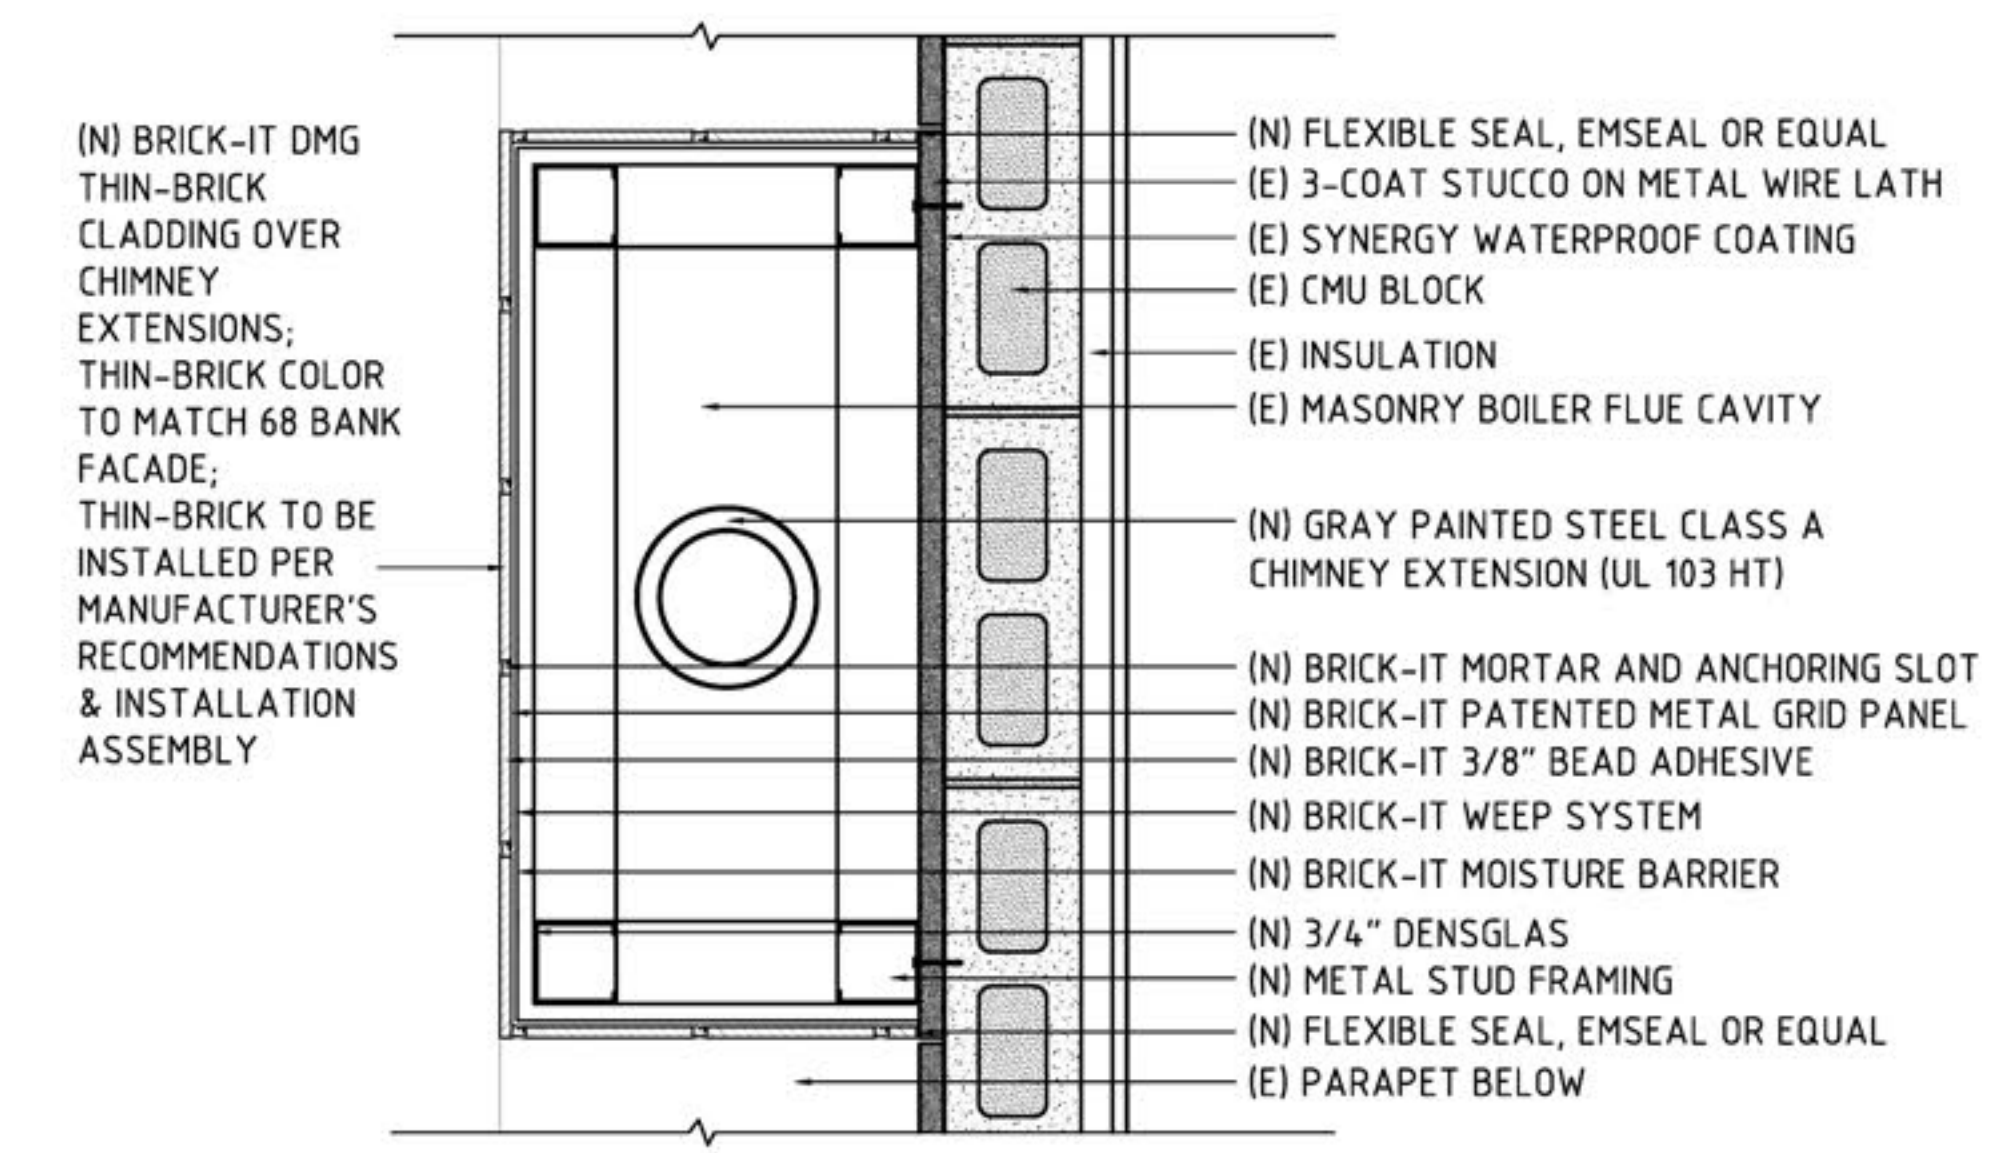

PROPOSED 68 BANK STREET CHIMNEY DETAILS

68 BANK STREET CHIMNEY EXTENSIONS