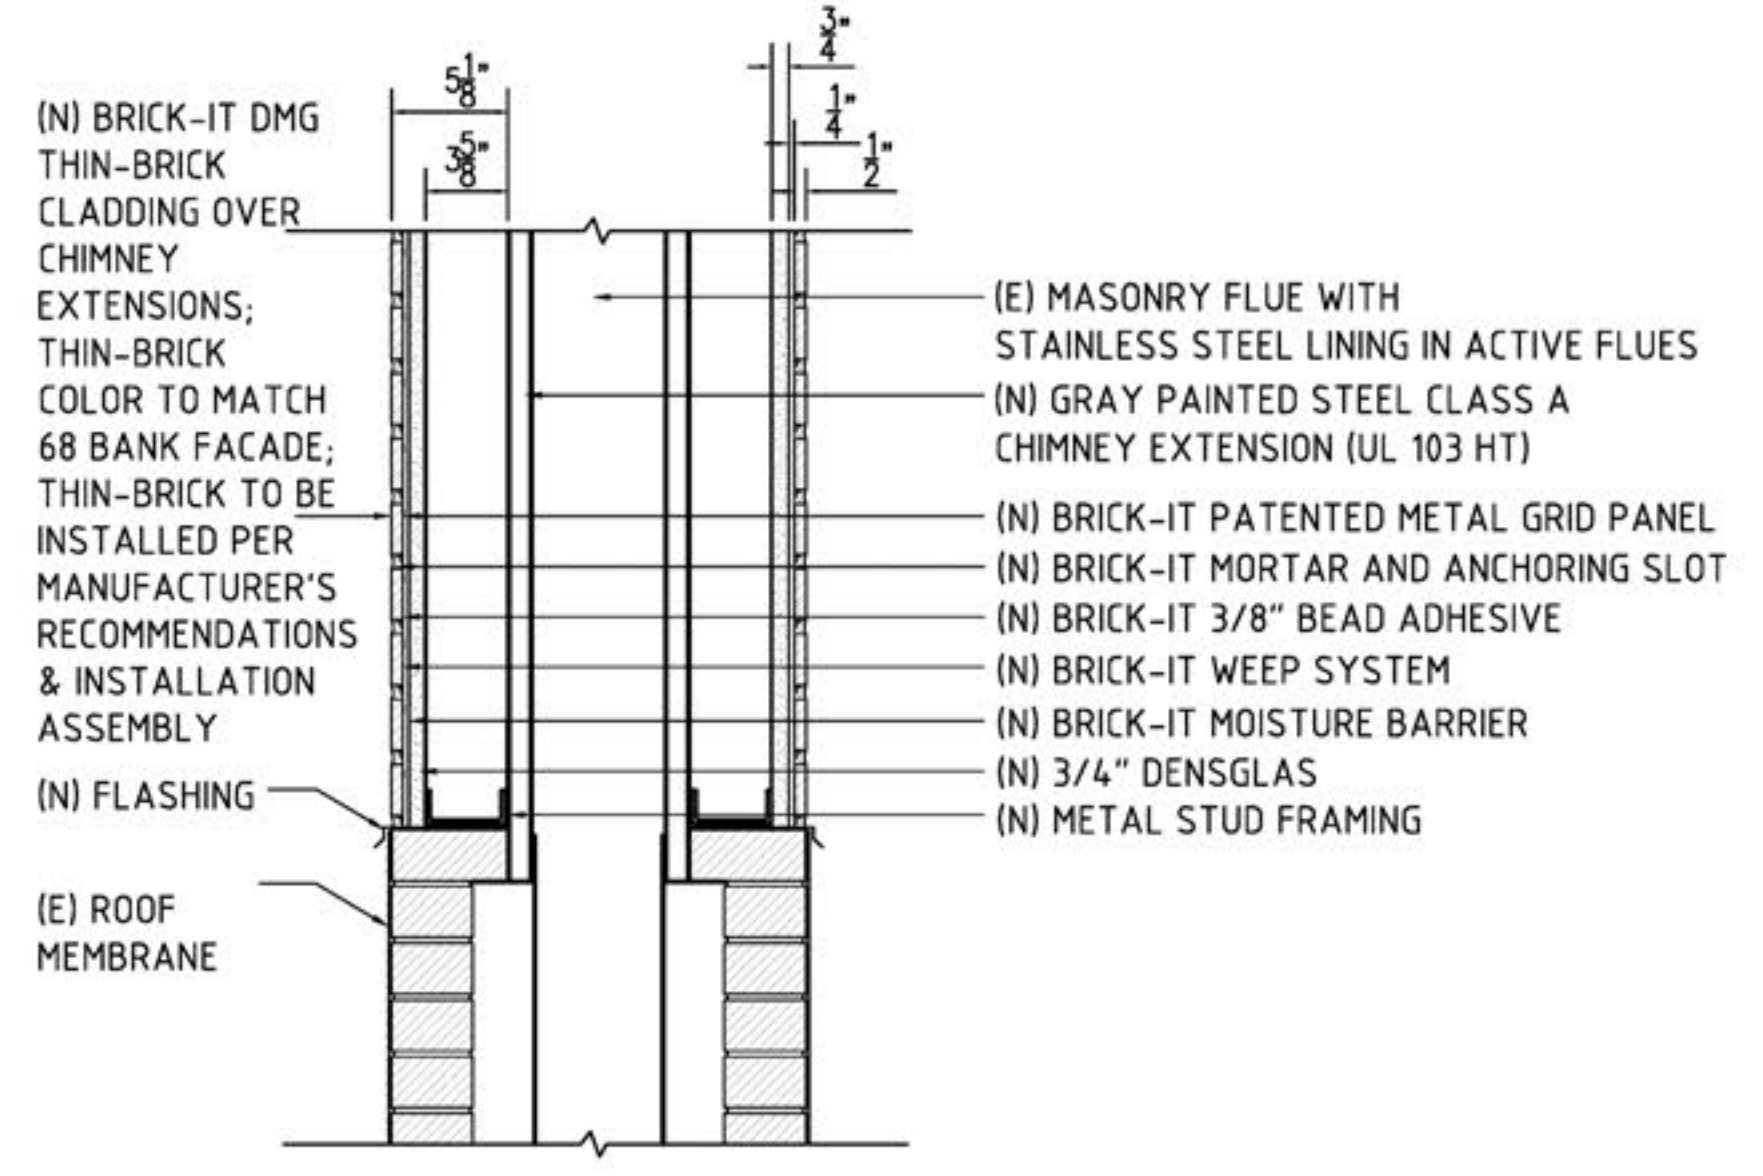

PROPOSED 68 BANK STREET CHIMNEY DETAILS

68 BANK STREET CHIMNEY EXTENSIONS