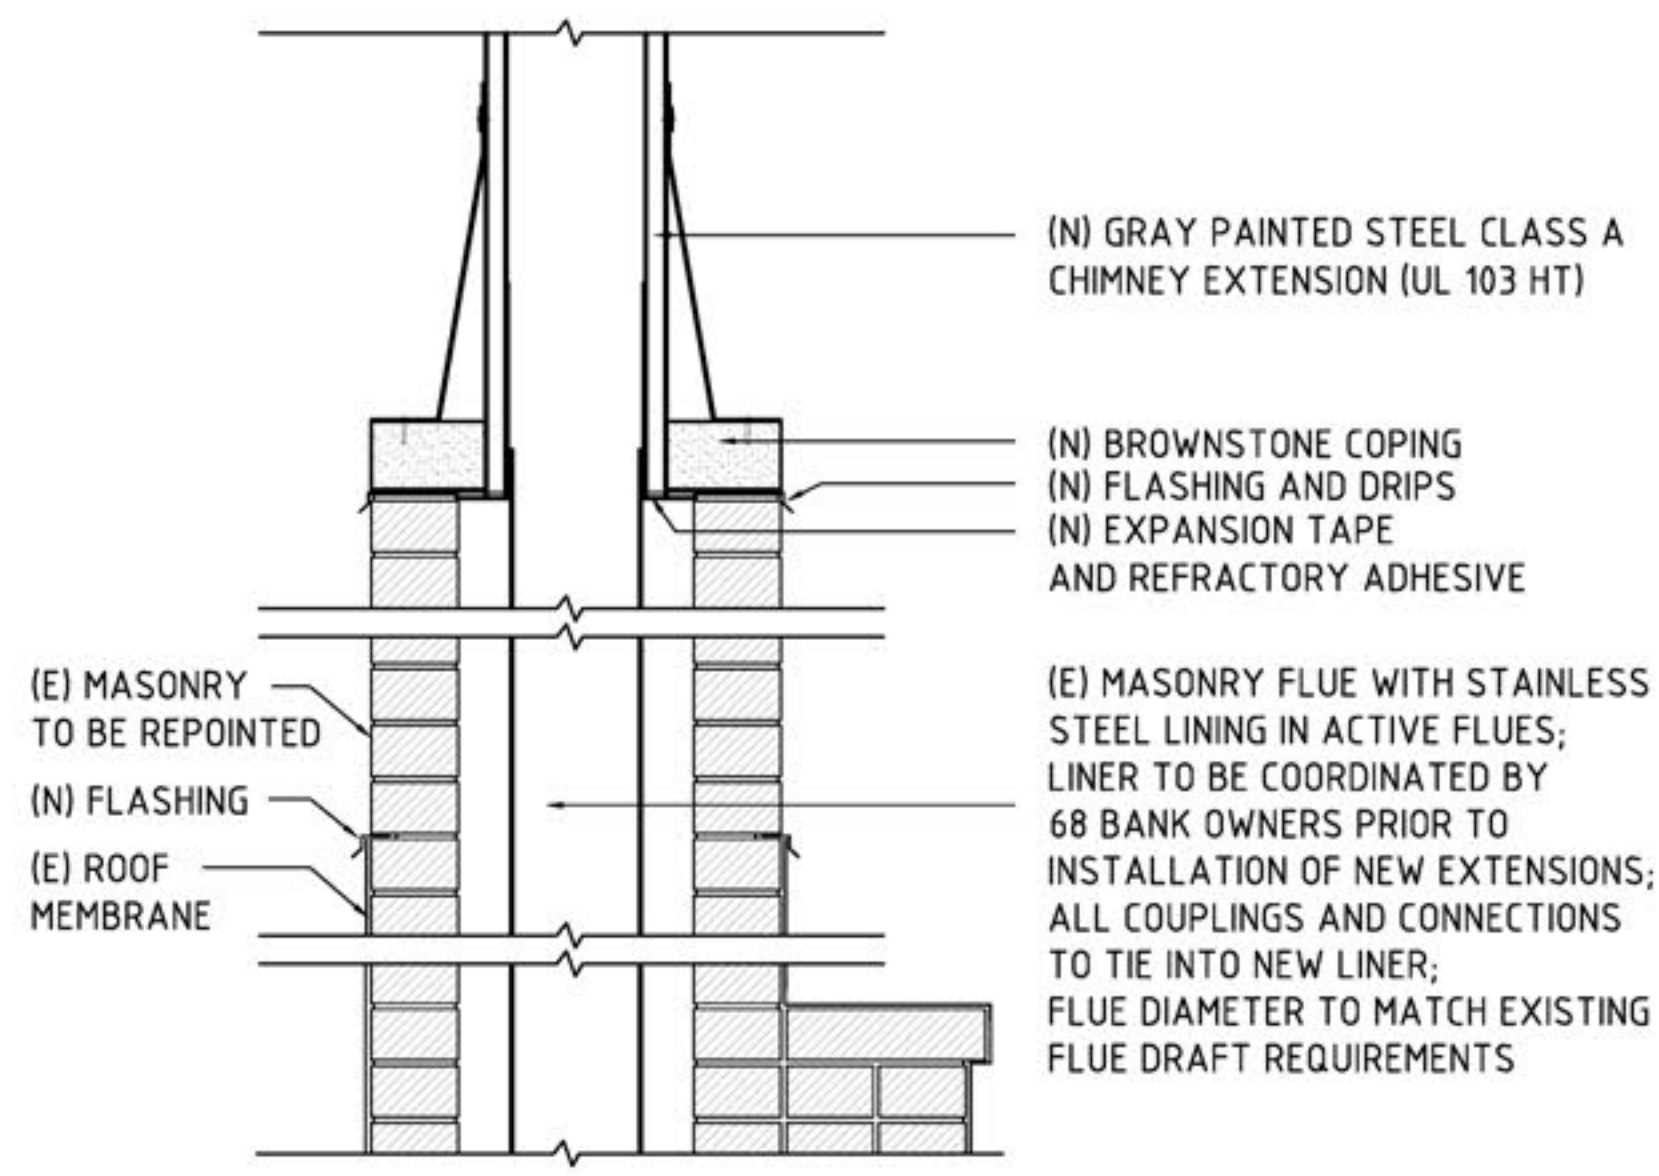

PROPOSED 68 BANK STREET CHIMNEY DETAILS

68 BANK STREET CHIMNEY EXTENSIONS