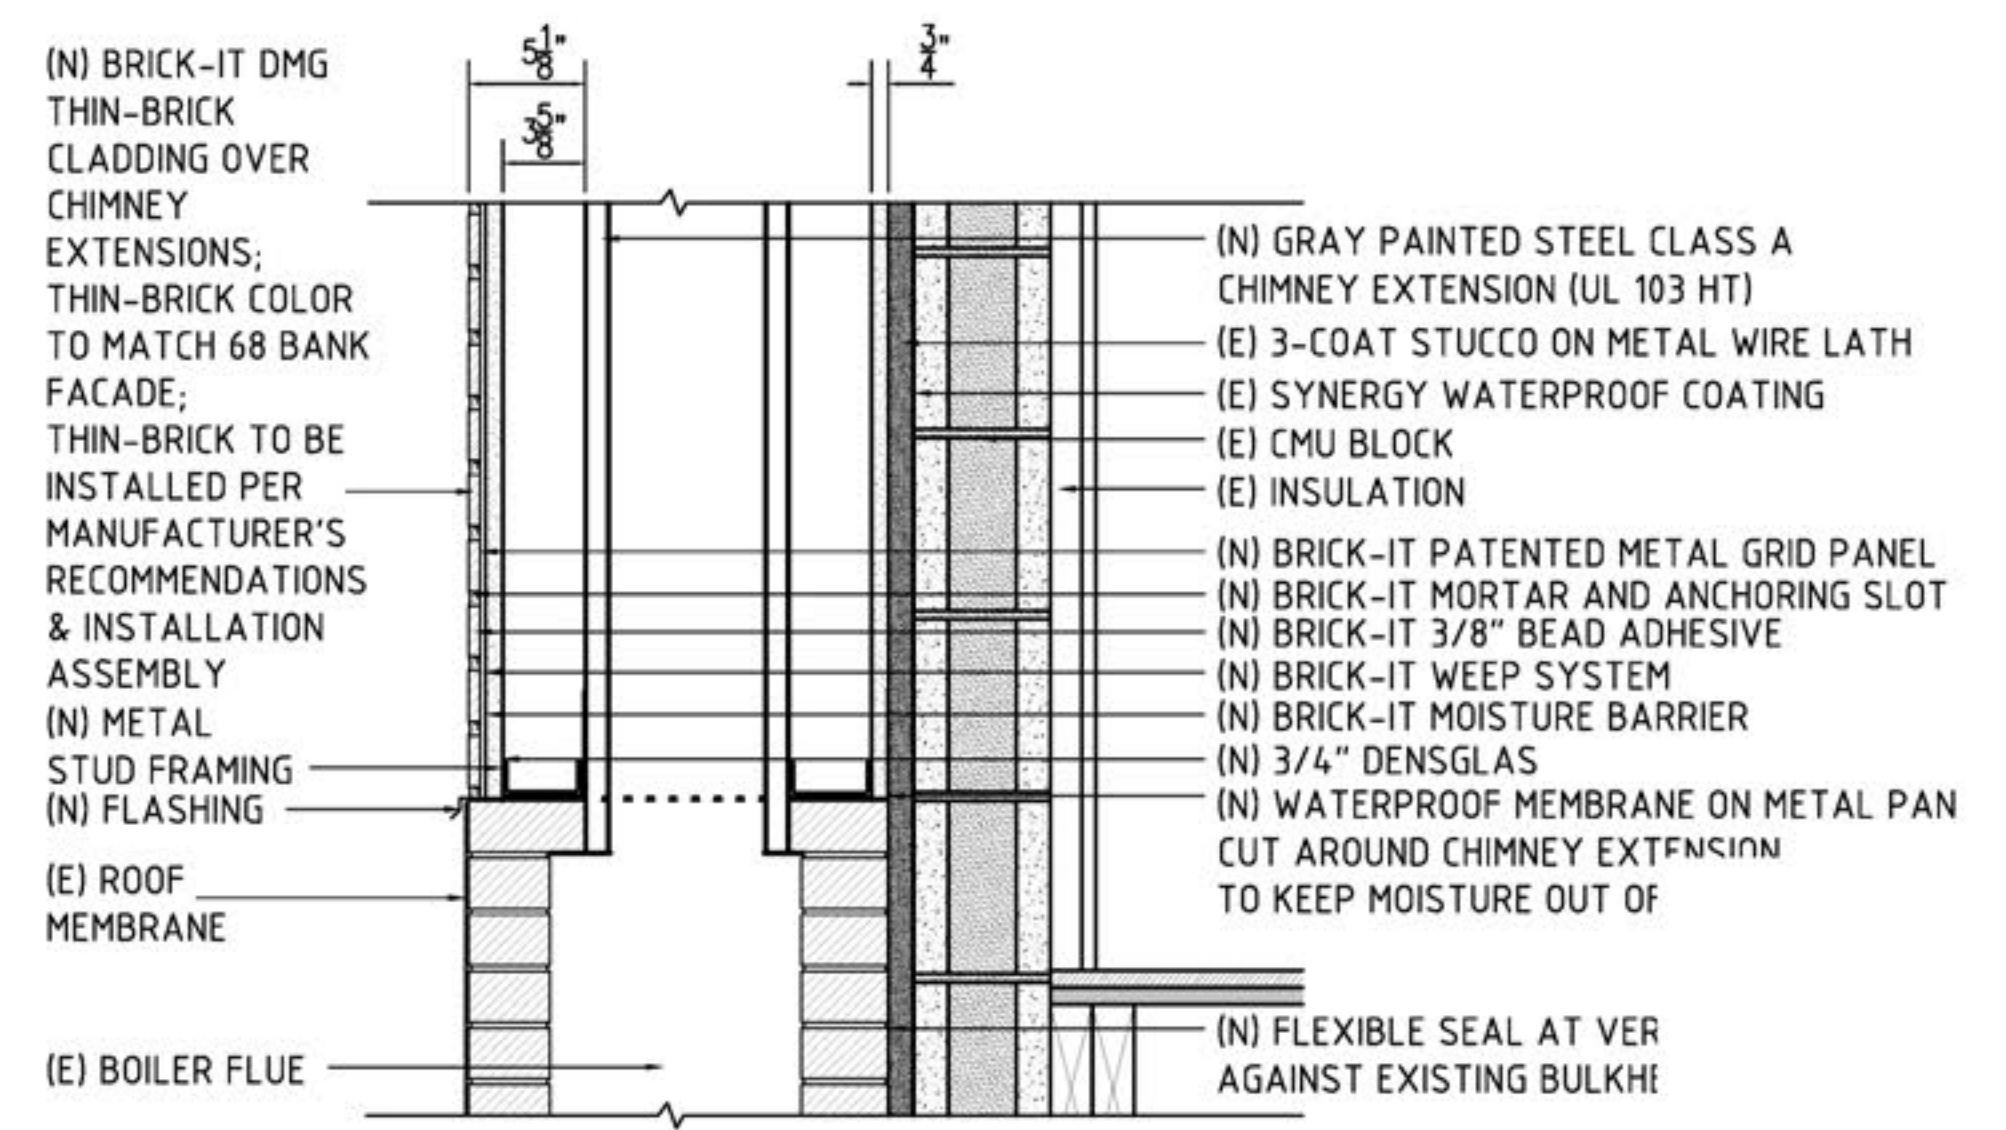

PROPOSED 68 BANK STREET CHIMNEY DETAILS

68 BANK STREET CHIMNEY EXTENSIONS