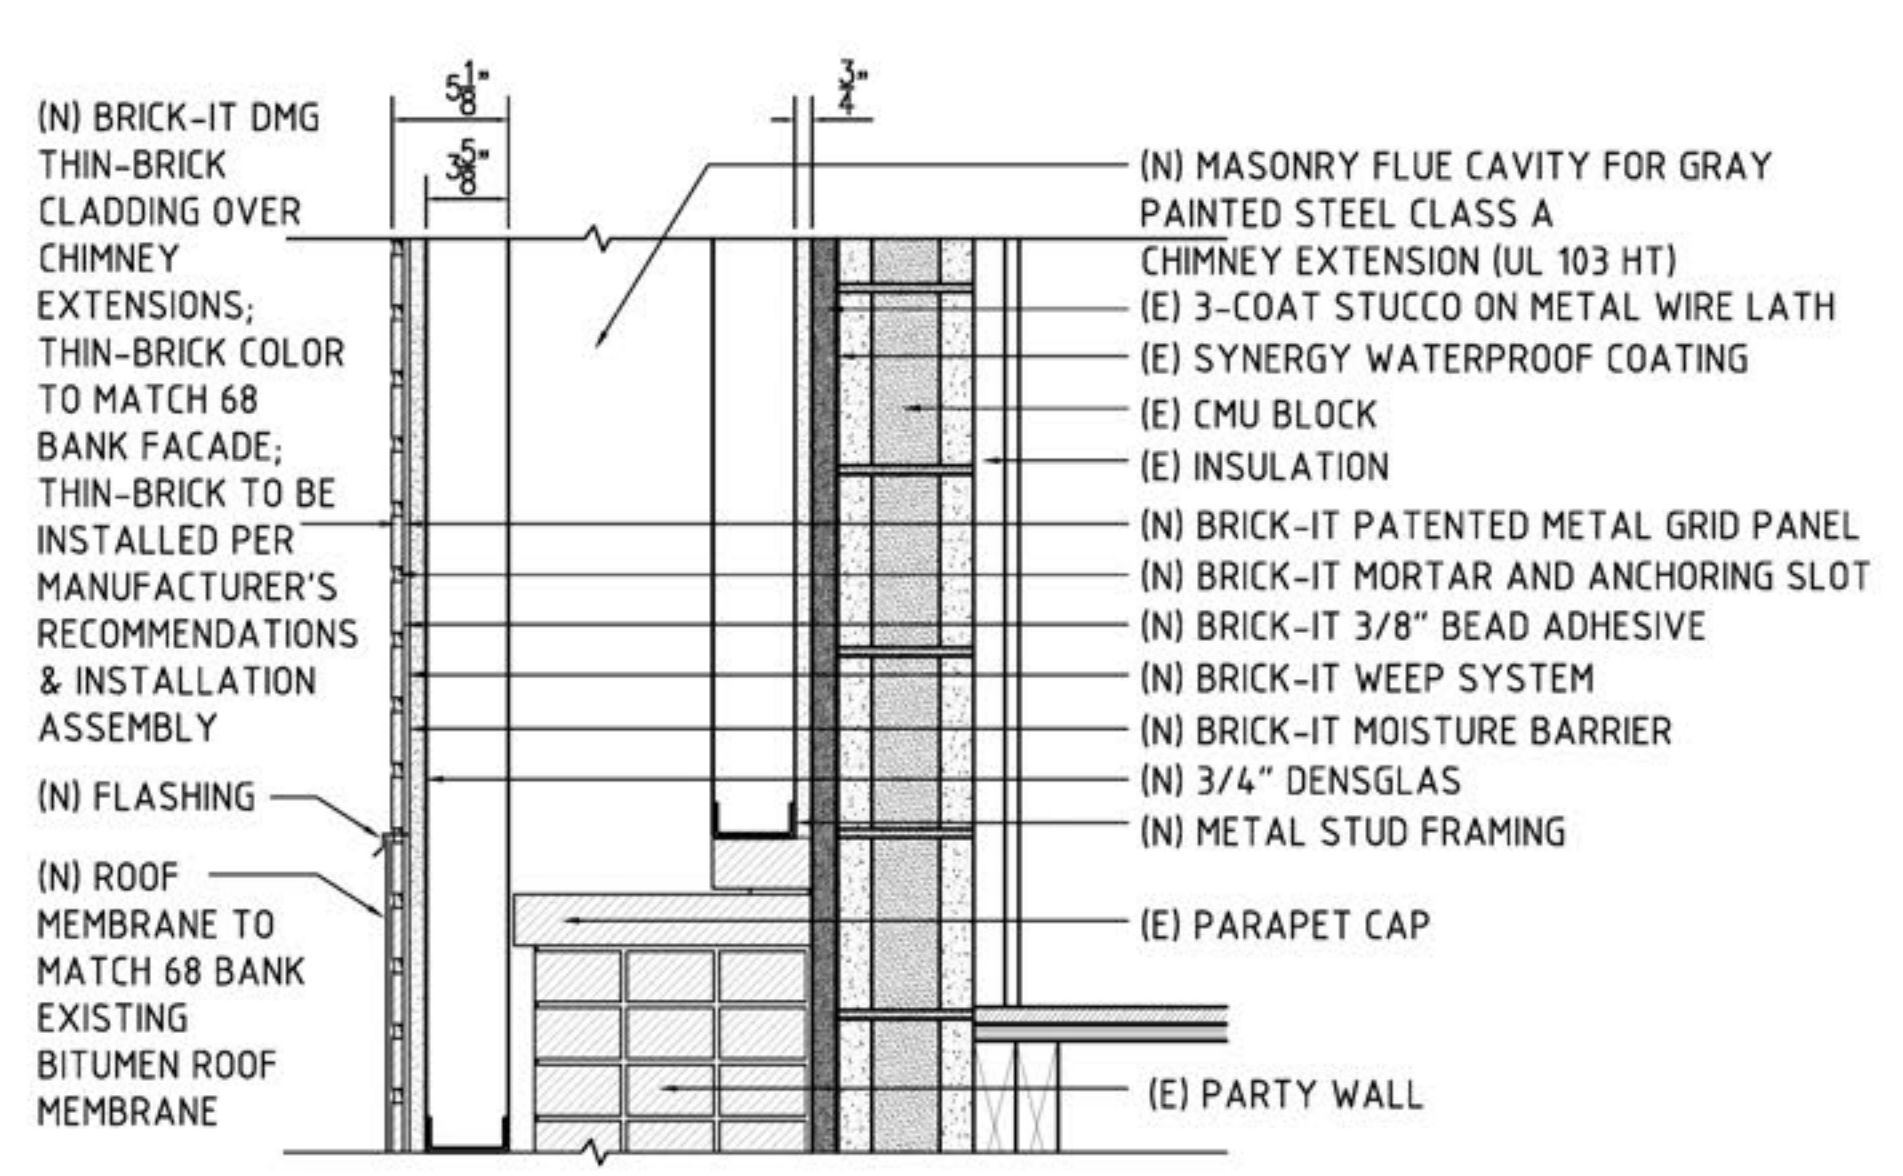

PROPOSED 68 BANK STREET CHIMNEY DETAILS

68 BANK STREET CHIMNEY EXTENSIONS