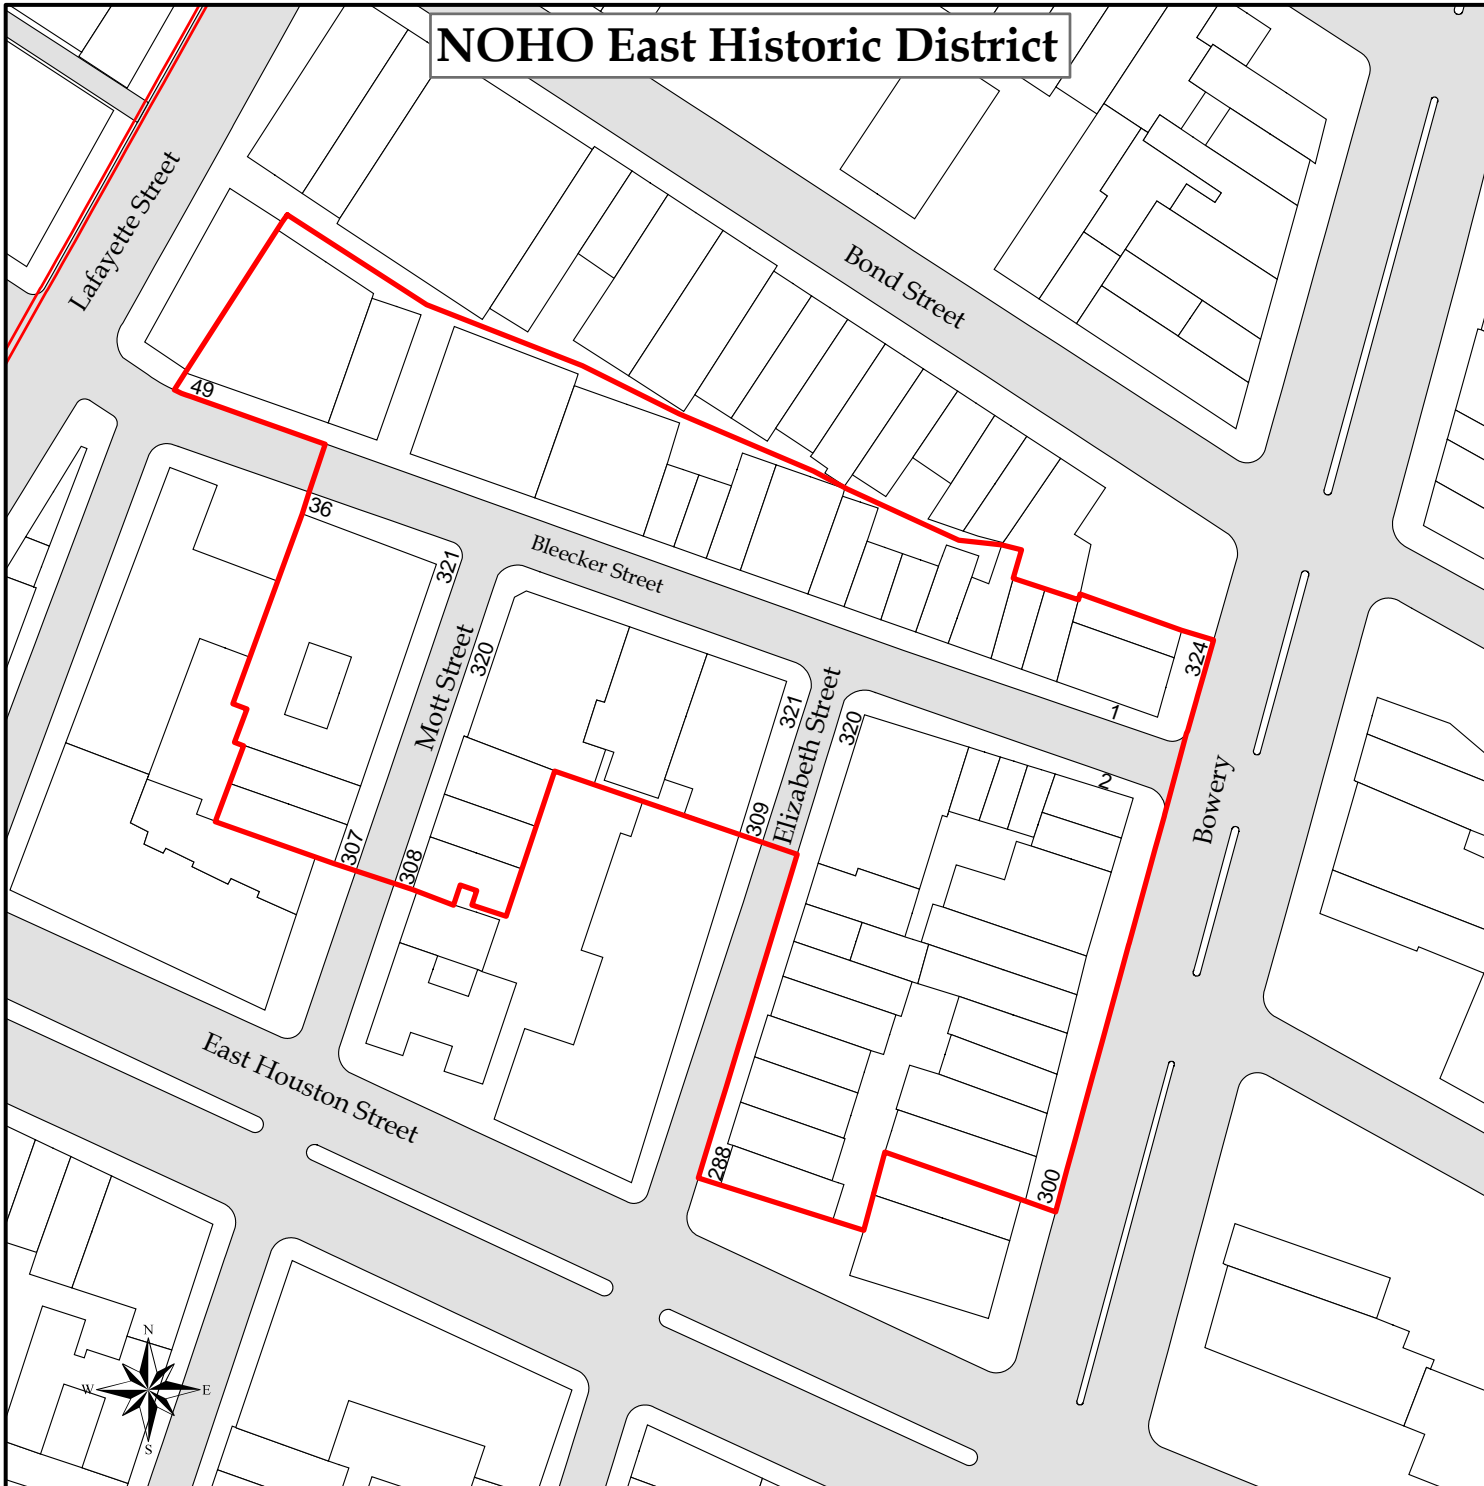

NOHO East Historic District

NOHO East Historic District
Manhattan
Designated June 24, 2003
Landmarks Preservation Commission

-  NOHO East Historic District
-  NOHO Historic District