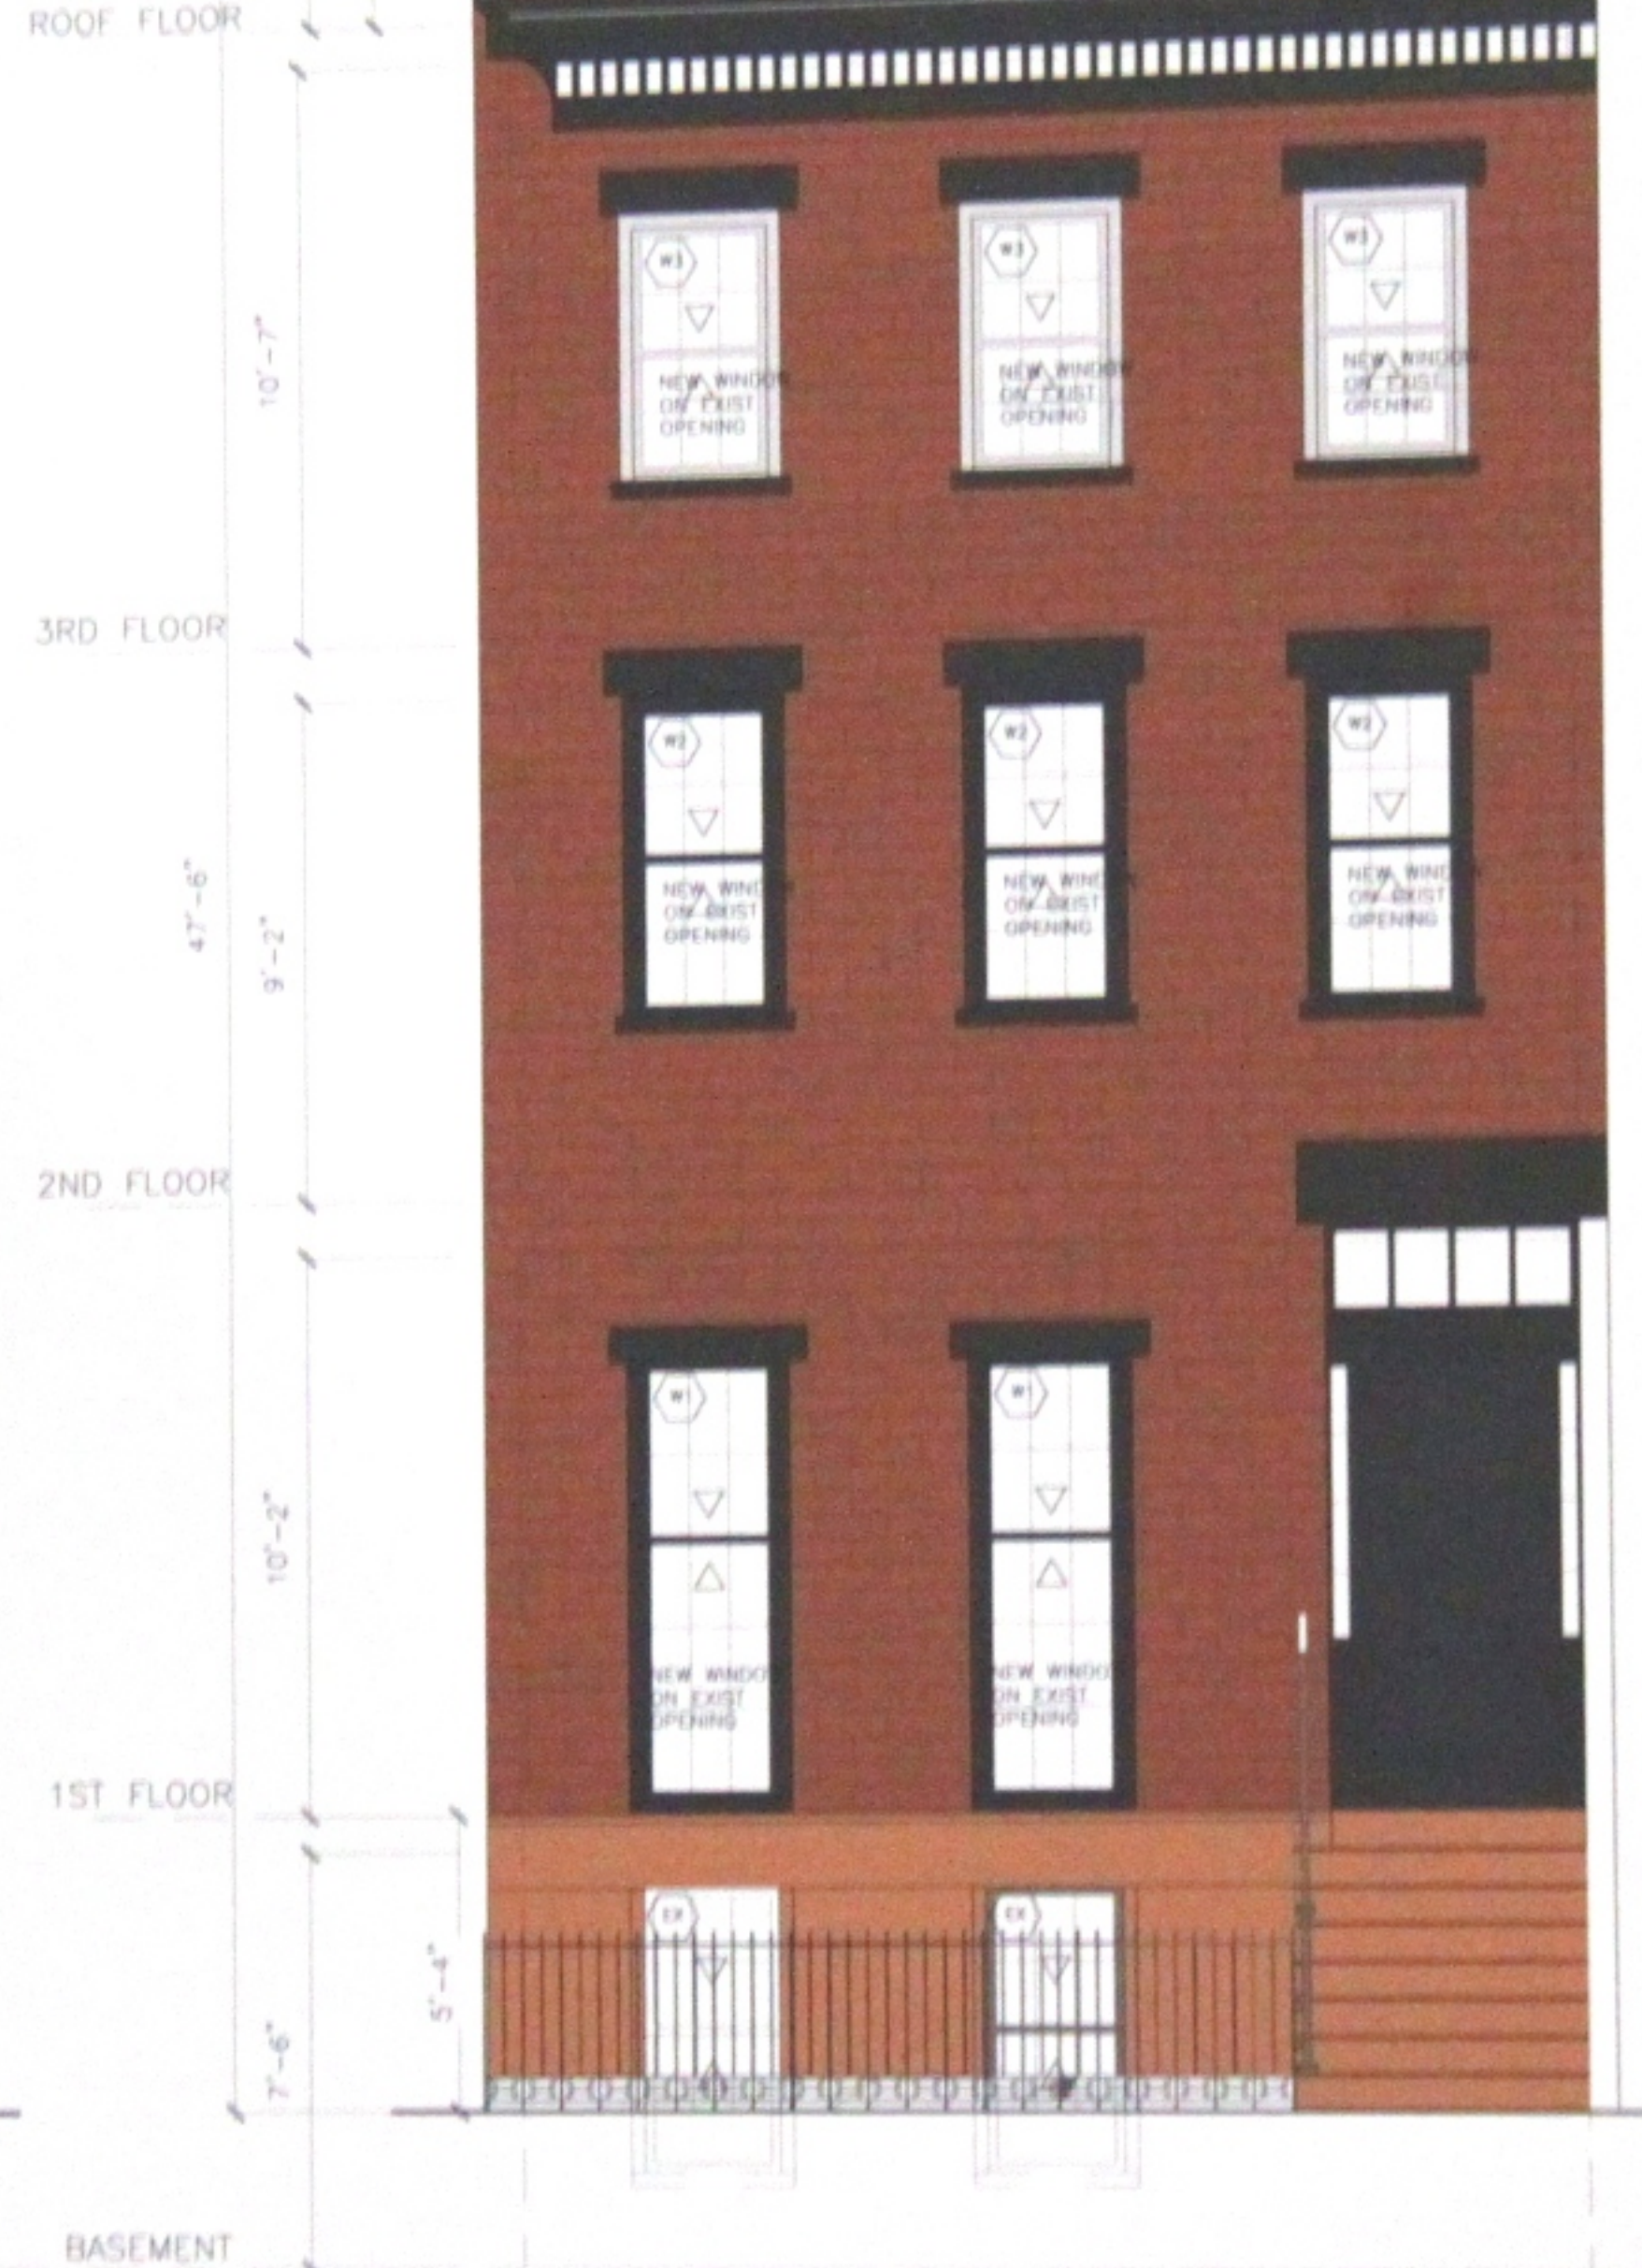

02

1 EXISTING FRONT ELEVATION @ 30th PERRY STREET

2 PROPOSED FRONT ELEVATION @ 30th PERRY STREET

**PERRY RESIDENCE**  
30 PERRY STREET  
NEW YORK, NEW YORK 10014  
DATE OF ISSUE: 8.21.13

NO WORK

**PERRY RESIDENCE**

30 PERRY STREET

MGA

30 PERRY STREET

1. VIEW OF 30 PERRY STREET, LOOKING SOUTHEAST

30 PERRY STREET

2. VIEW OF 30 PERRY STREET, LOOKING SOUTHWEST

3. VIEW OF OPPOSITE SIDE OF STREET FROM 30 PERRY STREET, LOOKING NORTHEAST

6. VIEW OF EXISTING REAR FACADE 30 PERRY STREET, HIGHLIGHTING LOWER FLOORS

5. VIEW OF EXISTING REAR FACADE 30 PERRY STREET, HIGHLIGHTING UPPER FLOORS

4. VIEW OF OPPOSITE SIDE OF STREET FROM 30 PERRY STREET, LOOKING NORTHWEST