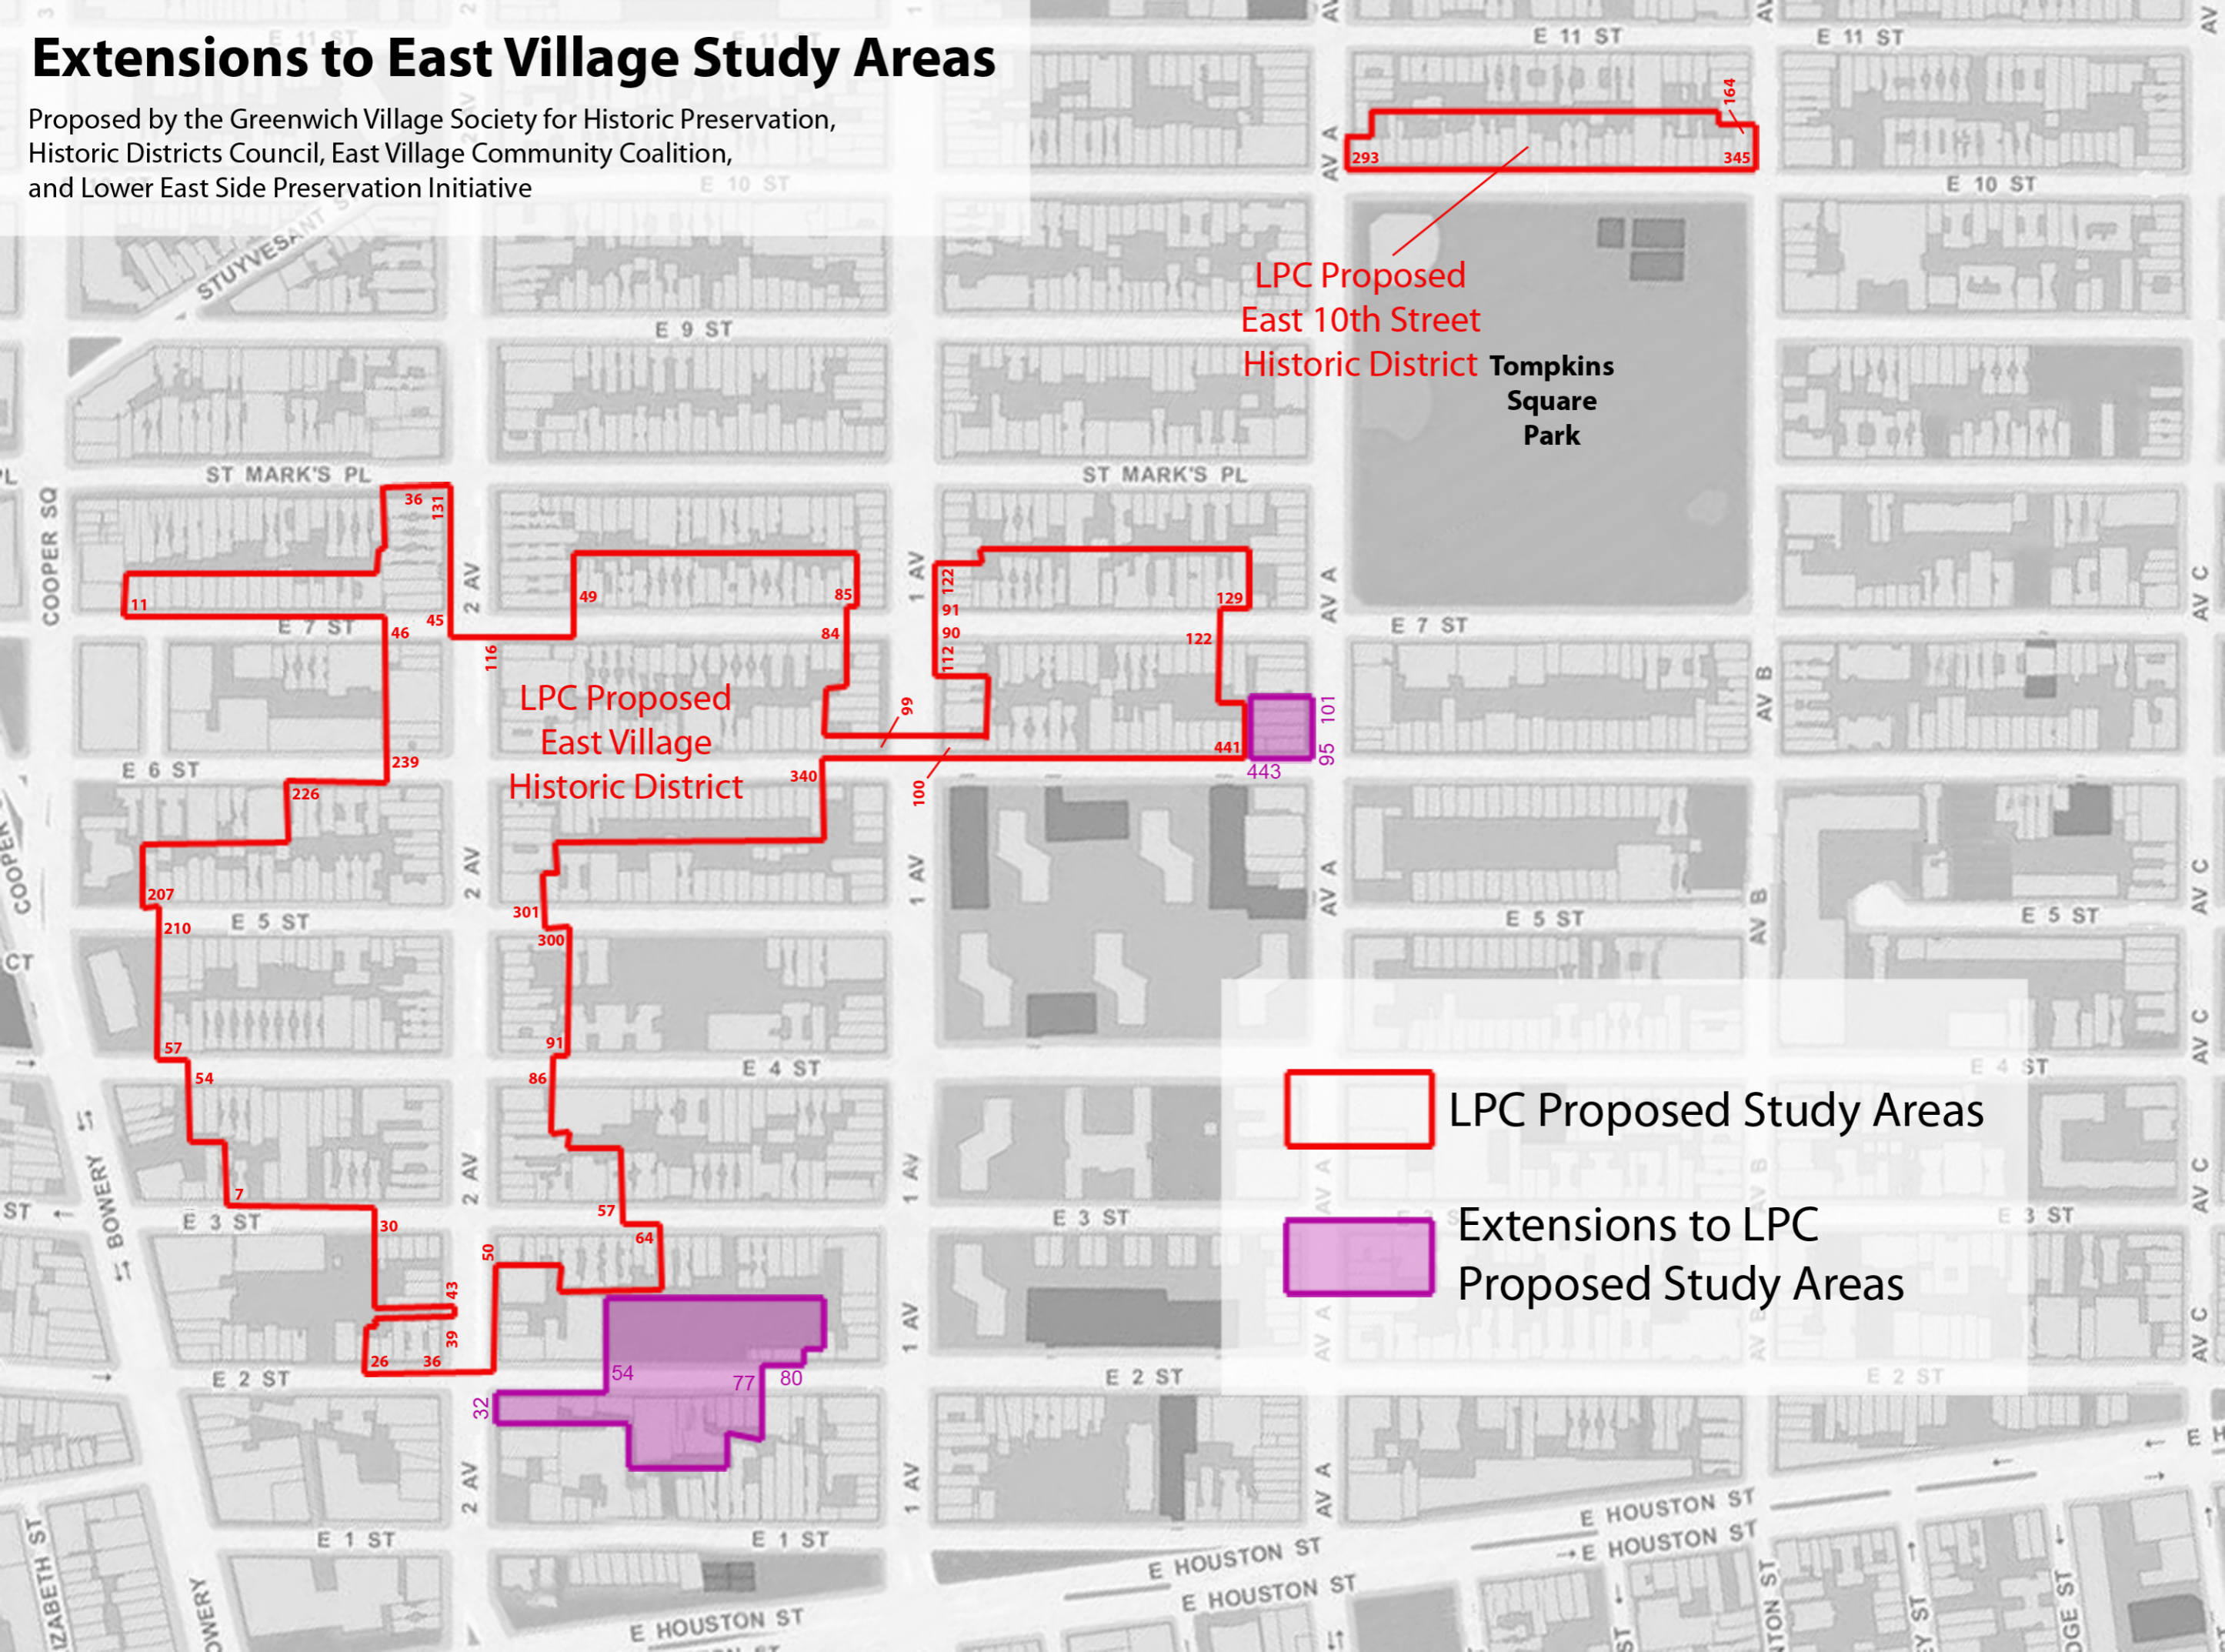

Extensions to East Village Study Areas

Proposed by the Greenwich Village Society for Historic Preservation, Historic Districts Council, East Village Community Coalition, and Lower East Side Preservation Initiative

LPC Proposed East 10th Street Historic District
Tompkins Square Park

LPC Proposed East Village Historic District

-  LPC Proposed Study Areas
-  Extensions to LPC Proposed Study Areas