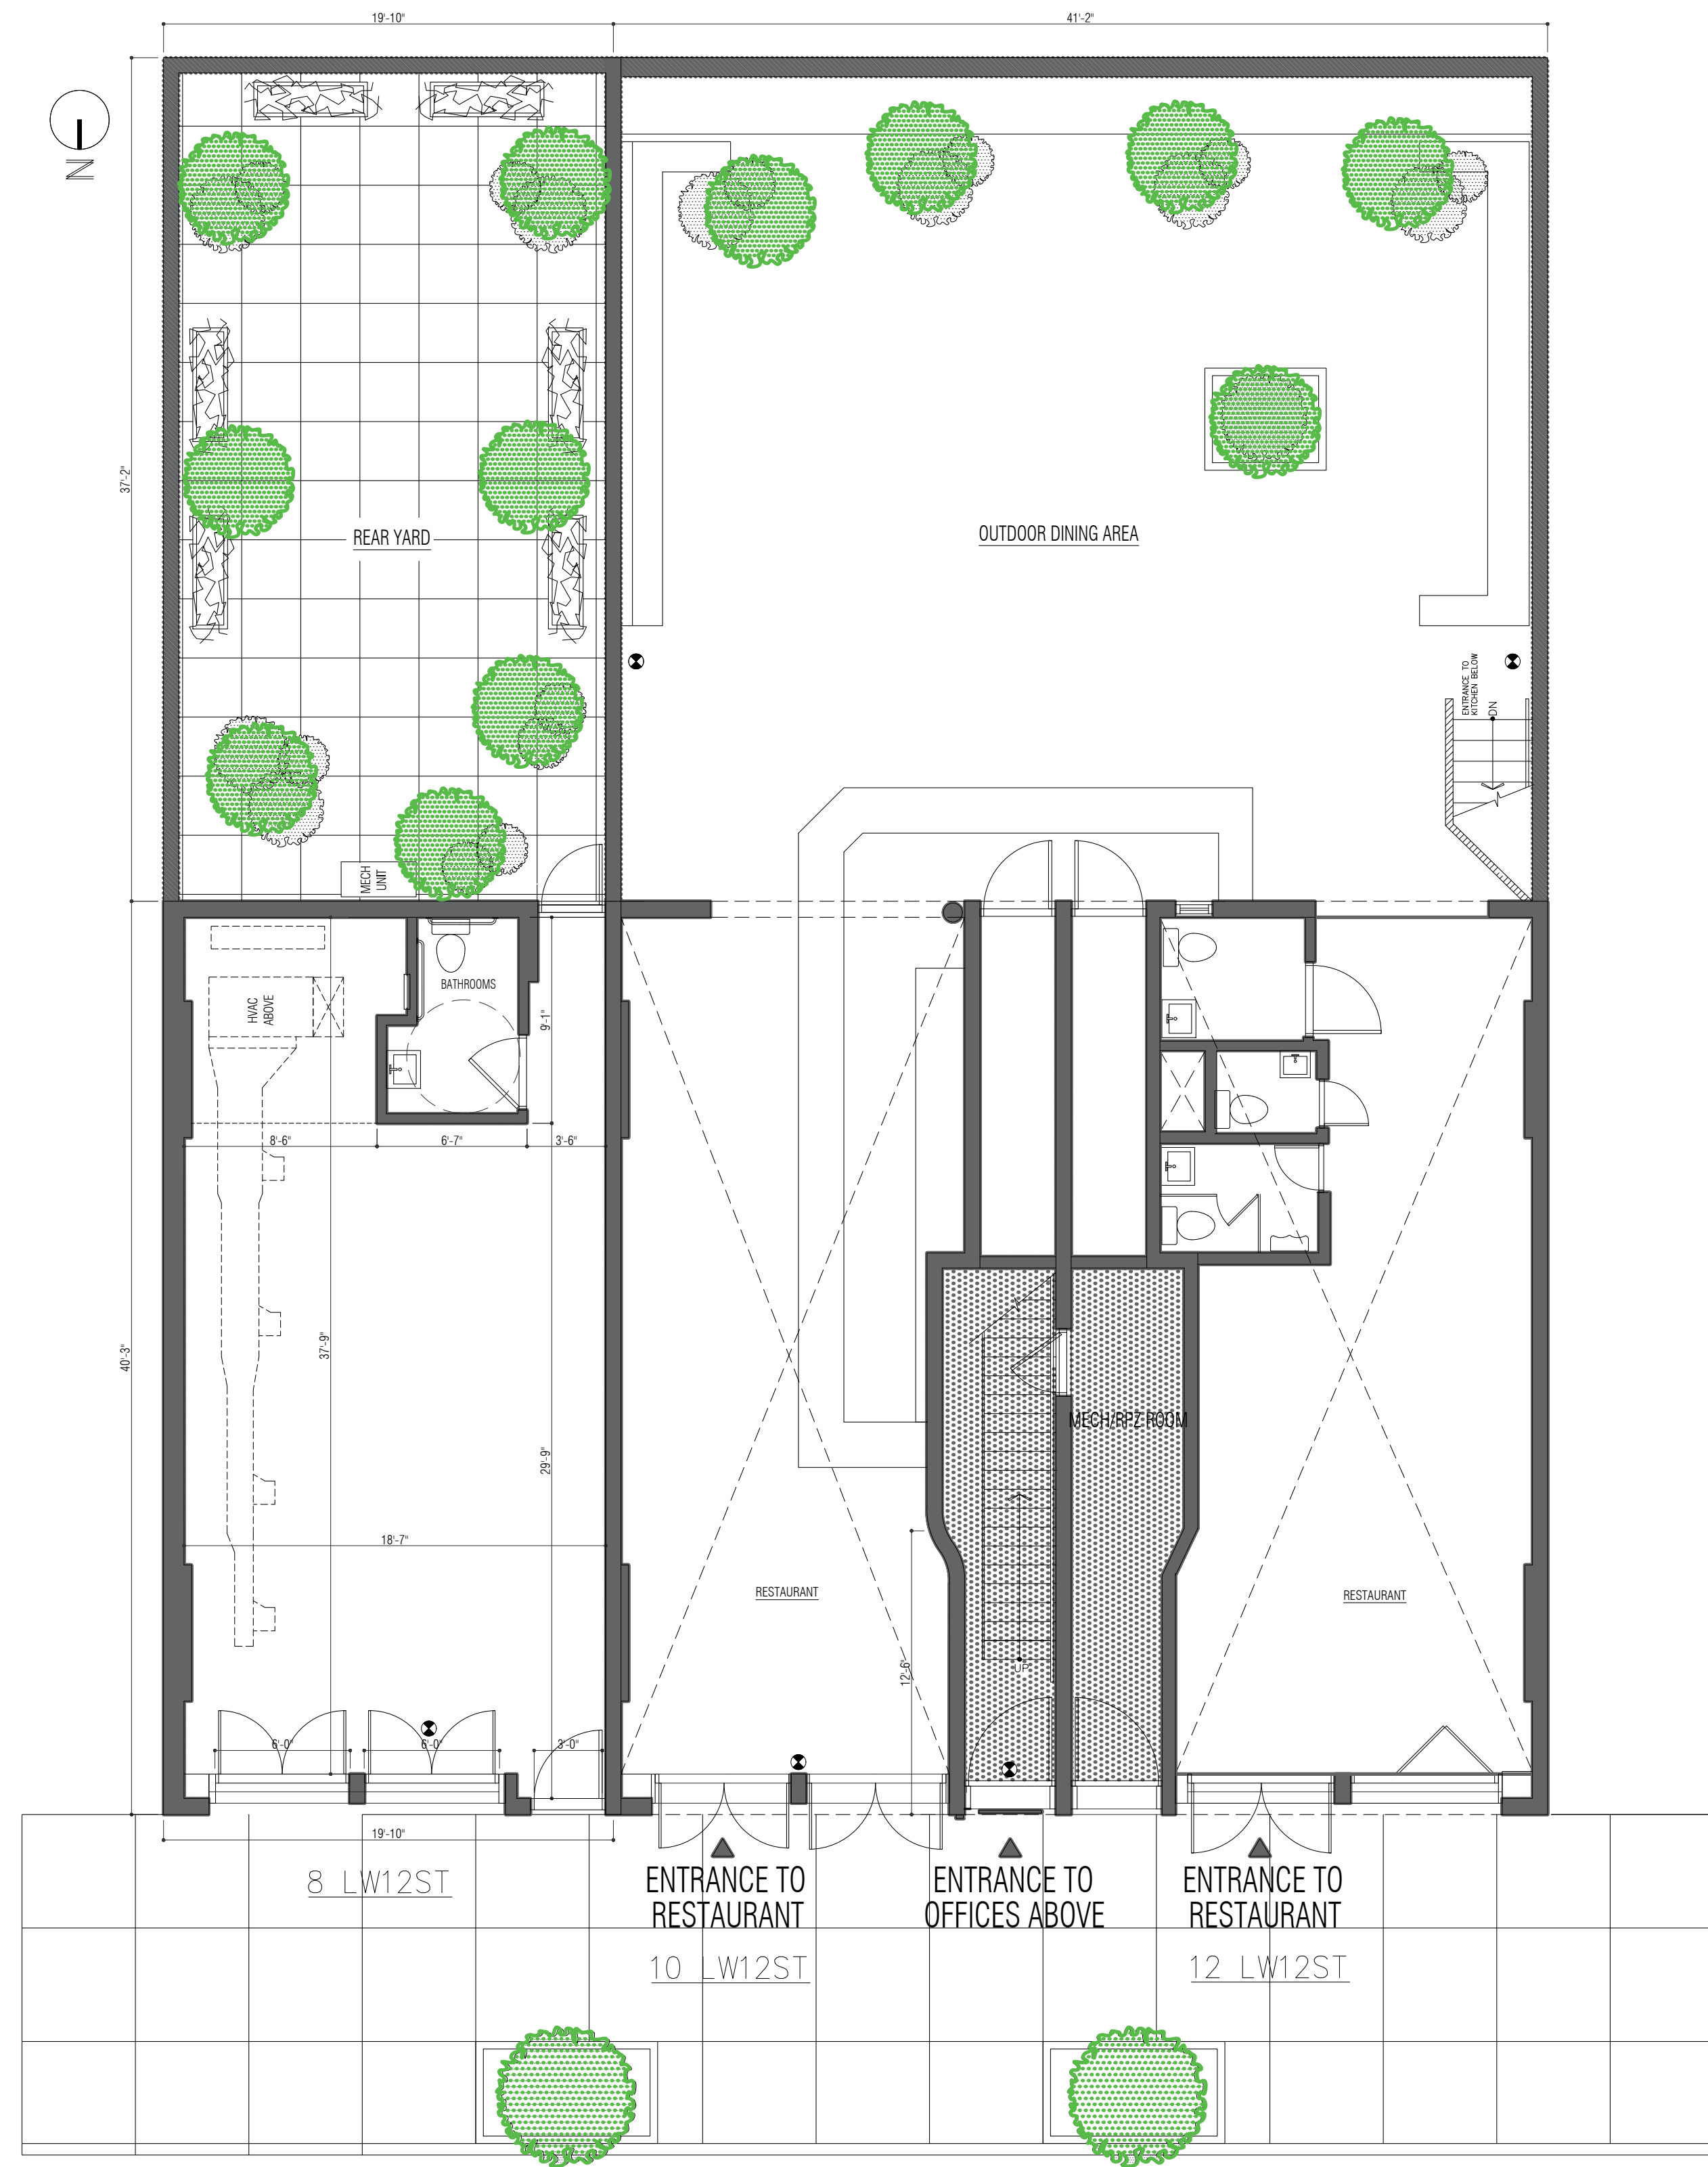

**8-10-12 LITTLE WEST 12 STREET**

LPC 001.00  
FDDLLC\_T0102019

# Gansevoort Market Historic District

## 8-10-12 LITTLE WEST 12 STREET

LPC-003.00  
FDDLLC\_10102019