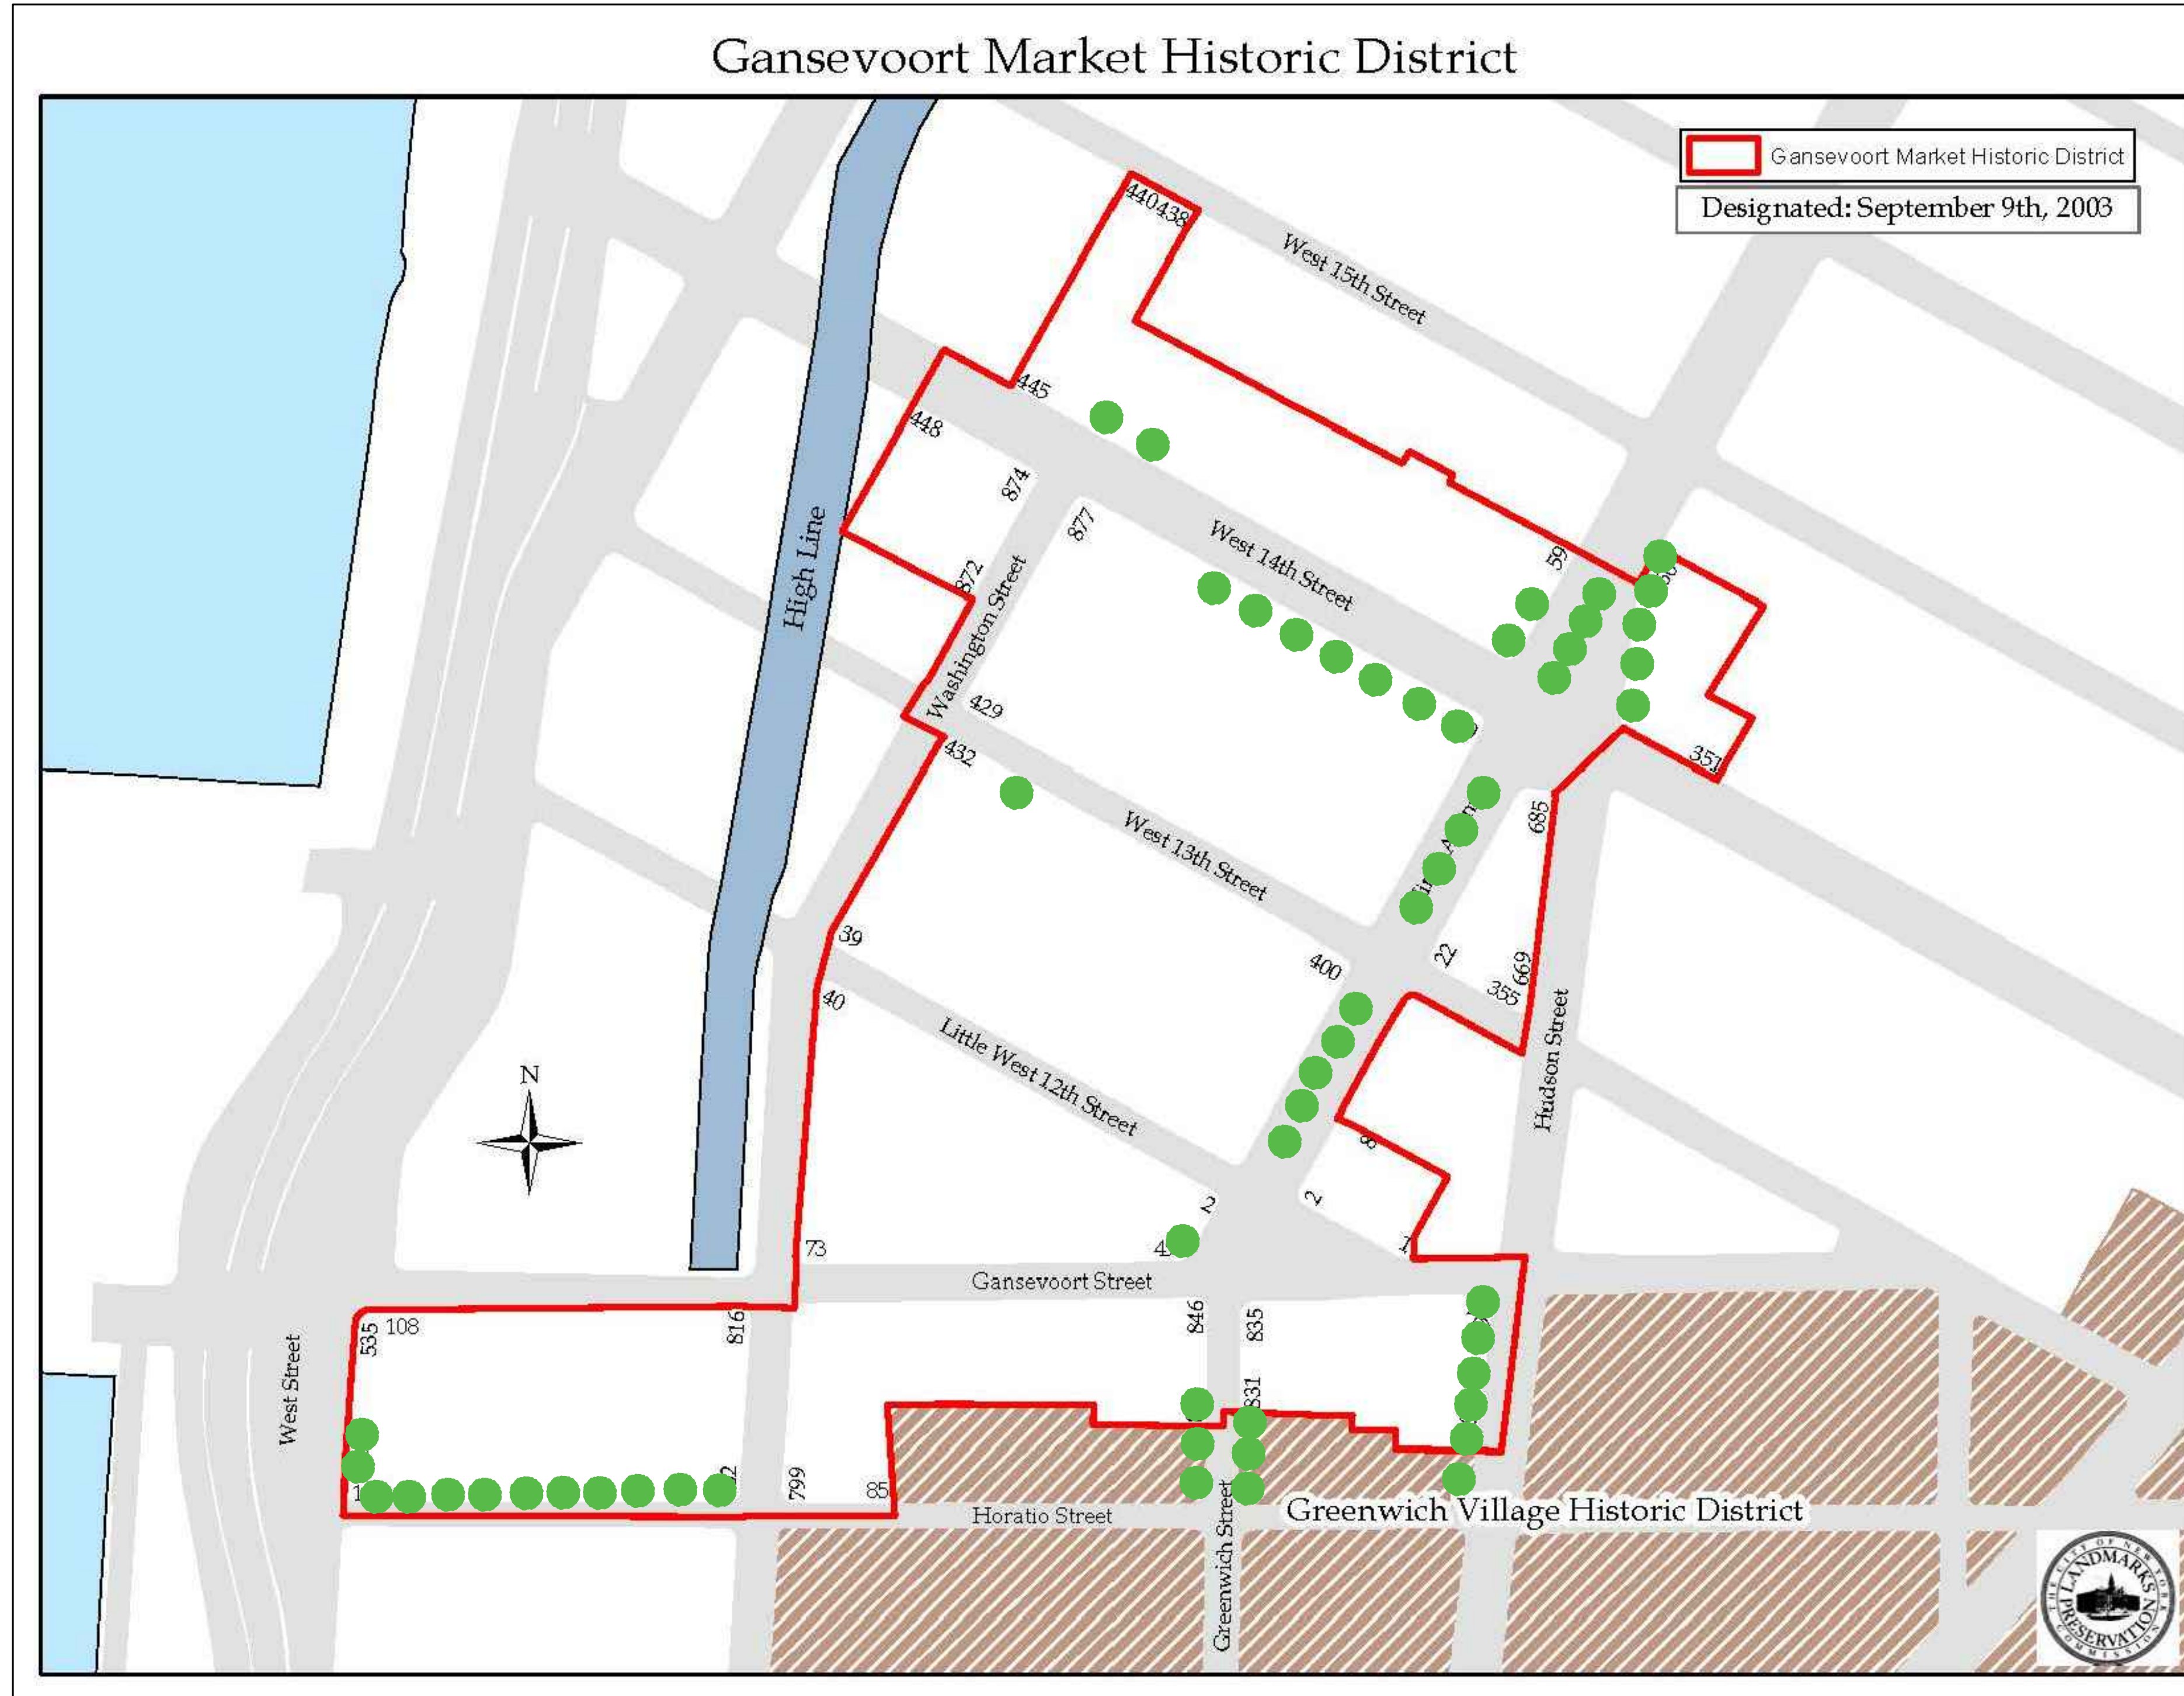

**8-10-12 LITTLE WEST 12 STREET**

LPC 001.00  
FDDLLC\_T0102019

# Gansevoort Market Historic District

## 8-10-12 LITTLE WEST 12 STREET

LPC-003.00  
FDDLLC\_10102019