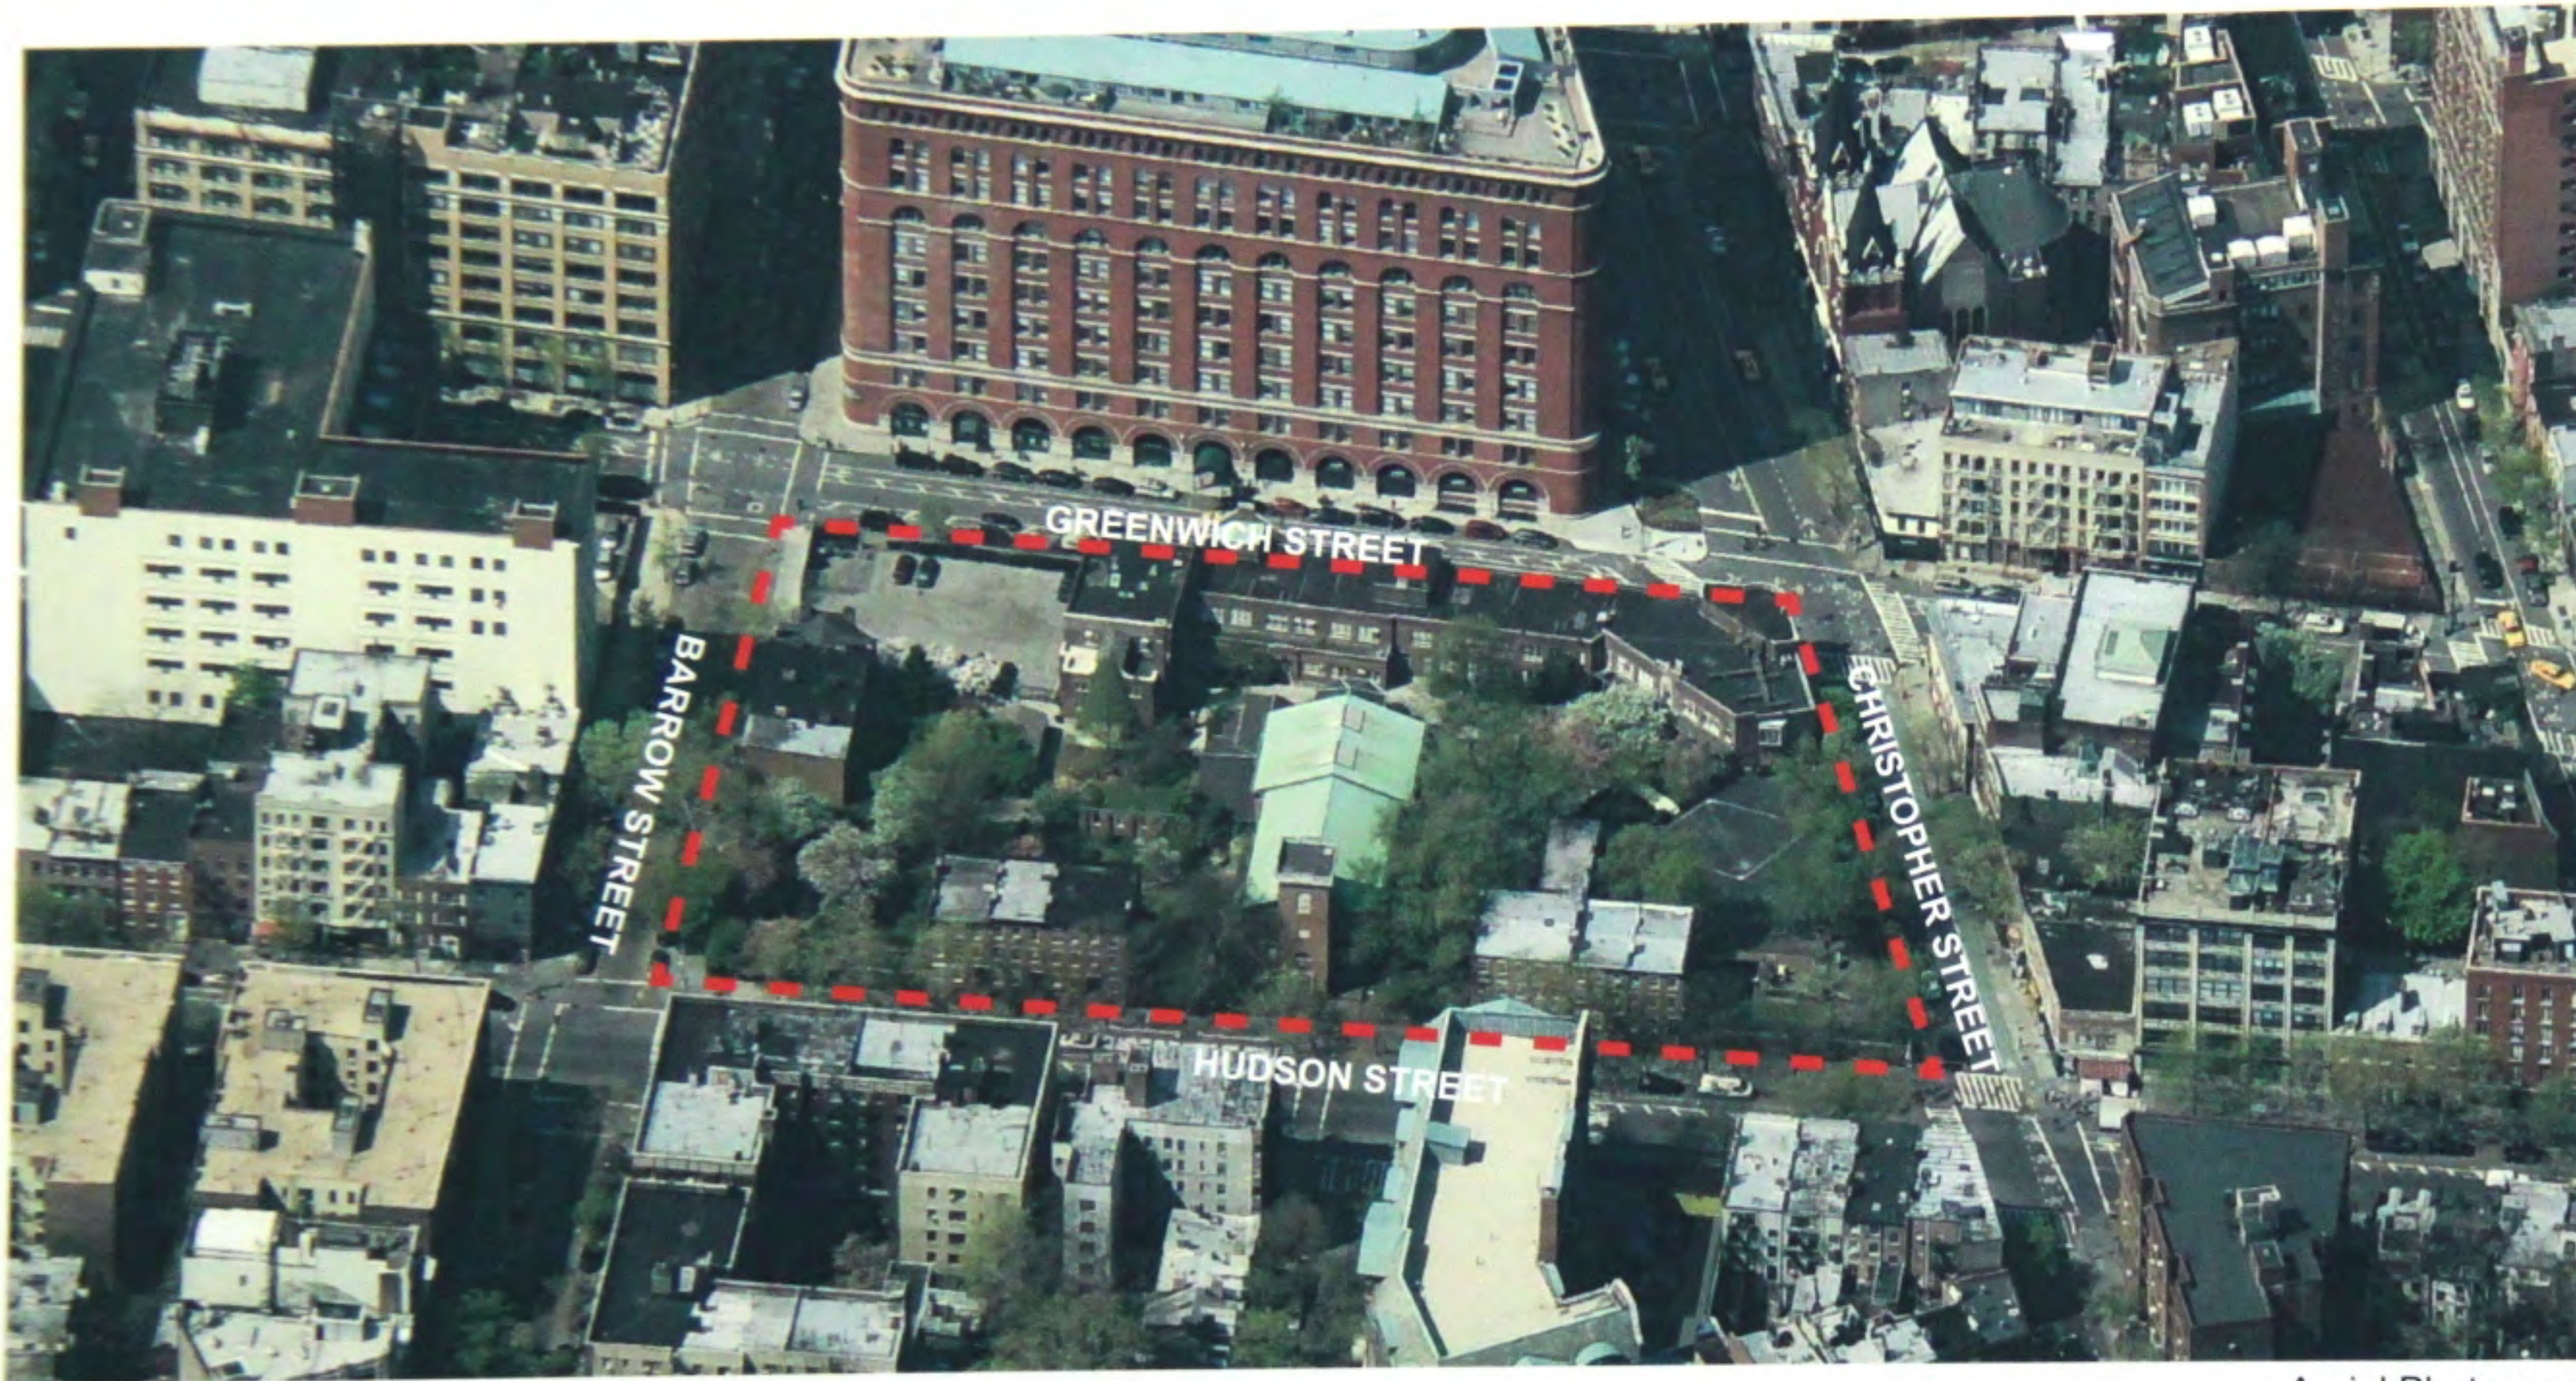

- Church Open Space
 - School Open Space
 - Residential Rear Yard
 - Paved Open Space
 - Existing Buildings
 - New Overbuild Additions
 - New Buildings/Additions
 - ▲ Primary Building Entrance
- 0 10' 20' 40'

Aerial Photograph

NYC Zoning Map 12A

Designated Historic District

Landmark

1836

1899

- Existing Buildings
- New Buildings
- Church/School Open Space
- Row House Rear Yards

ca. 1830 Engraving

1912

1930

Gym, constructed 1926

1932 Photograph, Barrow Street South Side, East of Greenwich Street

1969

- Existing Buildings
- New Buildings
- Church/School Open Space
- Row House Rear Yards

1955 Aerial View

Archives Building, 11 Stories

1 Fifth Avenue, 27 Stories

1 Christopher Street

330 Bleecker Street, 16 Stories

80 Grove Street, 14 Stories

45 Christopher Street, 17 Stories

29 Washington Square West, 15 Stories