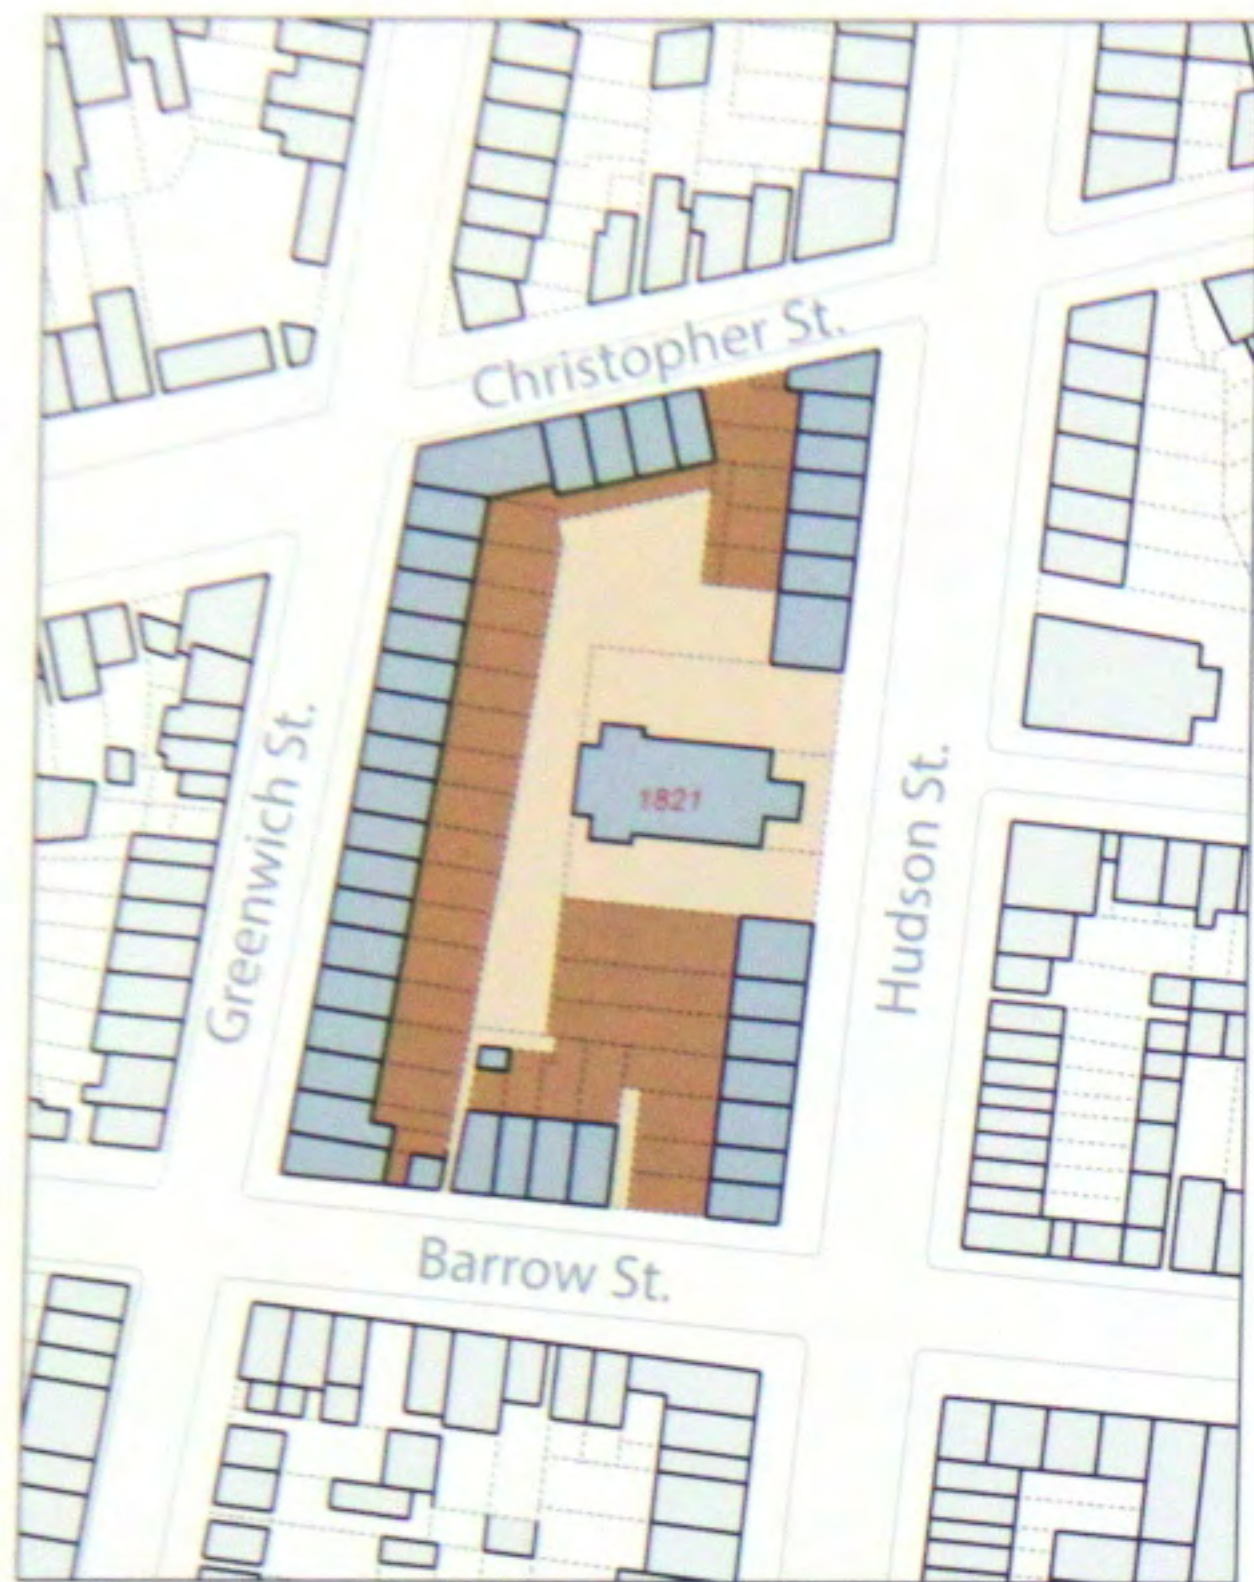

Aerial Photograph

NYC Zoning Map 12A

Designated Historic District

Landmark

1836

1899

- Existing Buildings
- New Buildings
- Church/School Open Space
- Row House Rear Yards

ca. 1830 Engraving

1912

1930

Gym, constructed 1926

1932 Photograph, Barrow Street South Side, East of Greenwich Street

1969

- Existing Buildings
- New Buildings
- Church/School Open Space
- Row House Rear Yards

1955 Aerial View

Archives Building, 11 Stories

1 Fifth Avenue, 27 Stories

1 Christopher Street

330 Bleecker Street, 16 Stories

80 Grove Street, 14 Stories

45 Christopher Street, 17 Stories

29 Washington Square West, 15 Stories