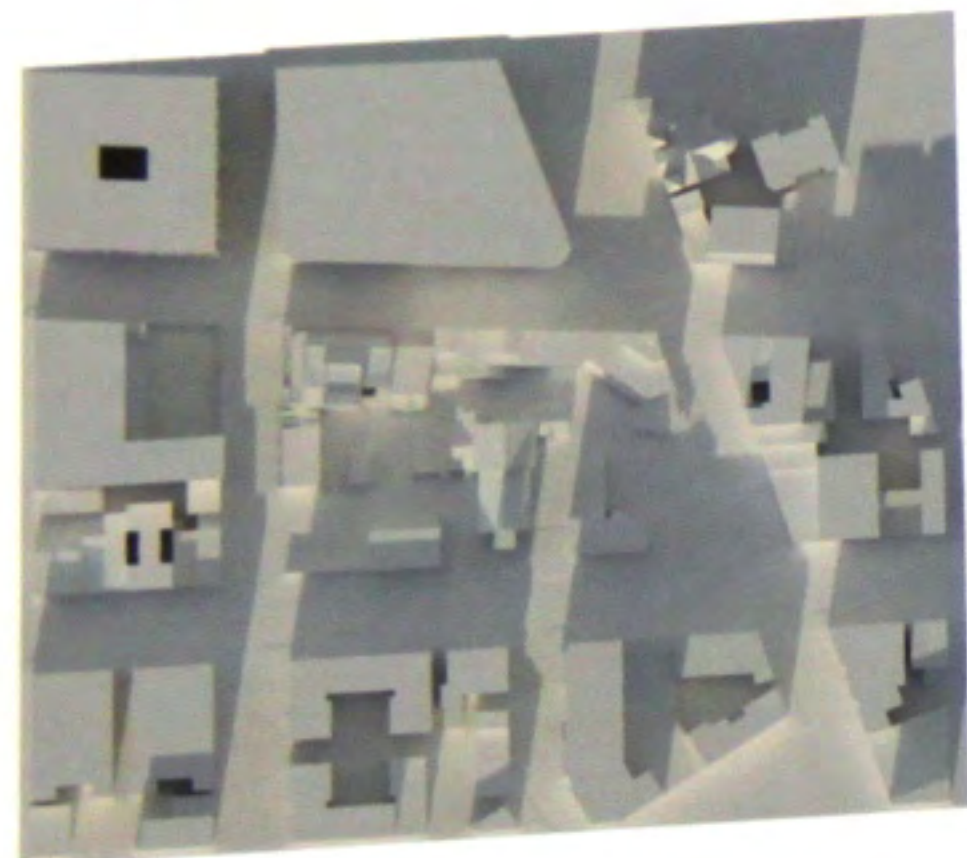

BARROW ST. APARTMENTS
THE CHURCH OF ST. LUKE IN THE FIELD
12.06.2013

LM-13

JUNE 21

9:00 AM

NOON

3:00 PM

MARCH / SEPTEMBER 21

DECEMBER 21