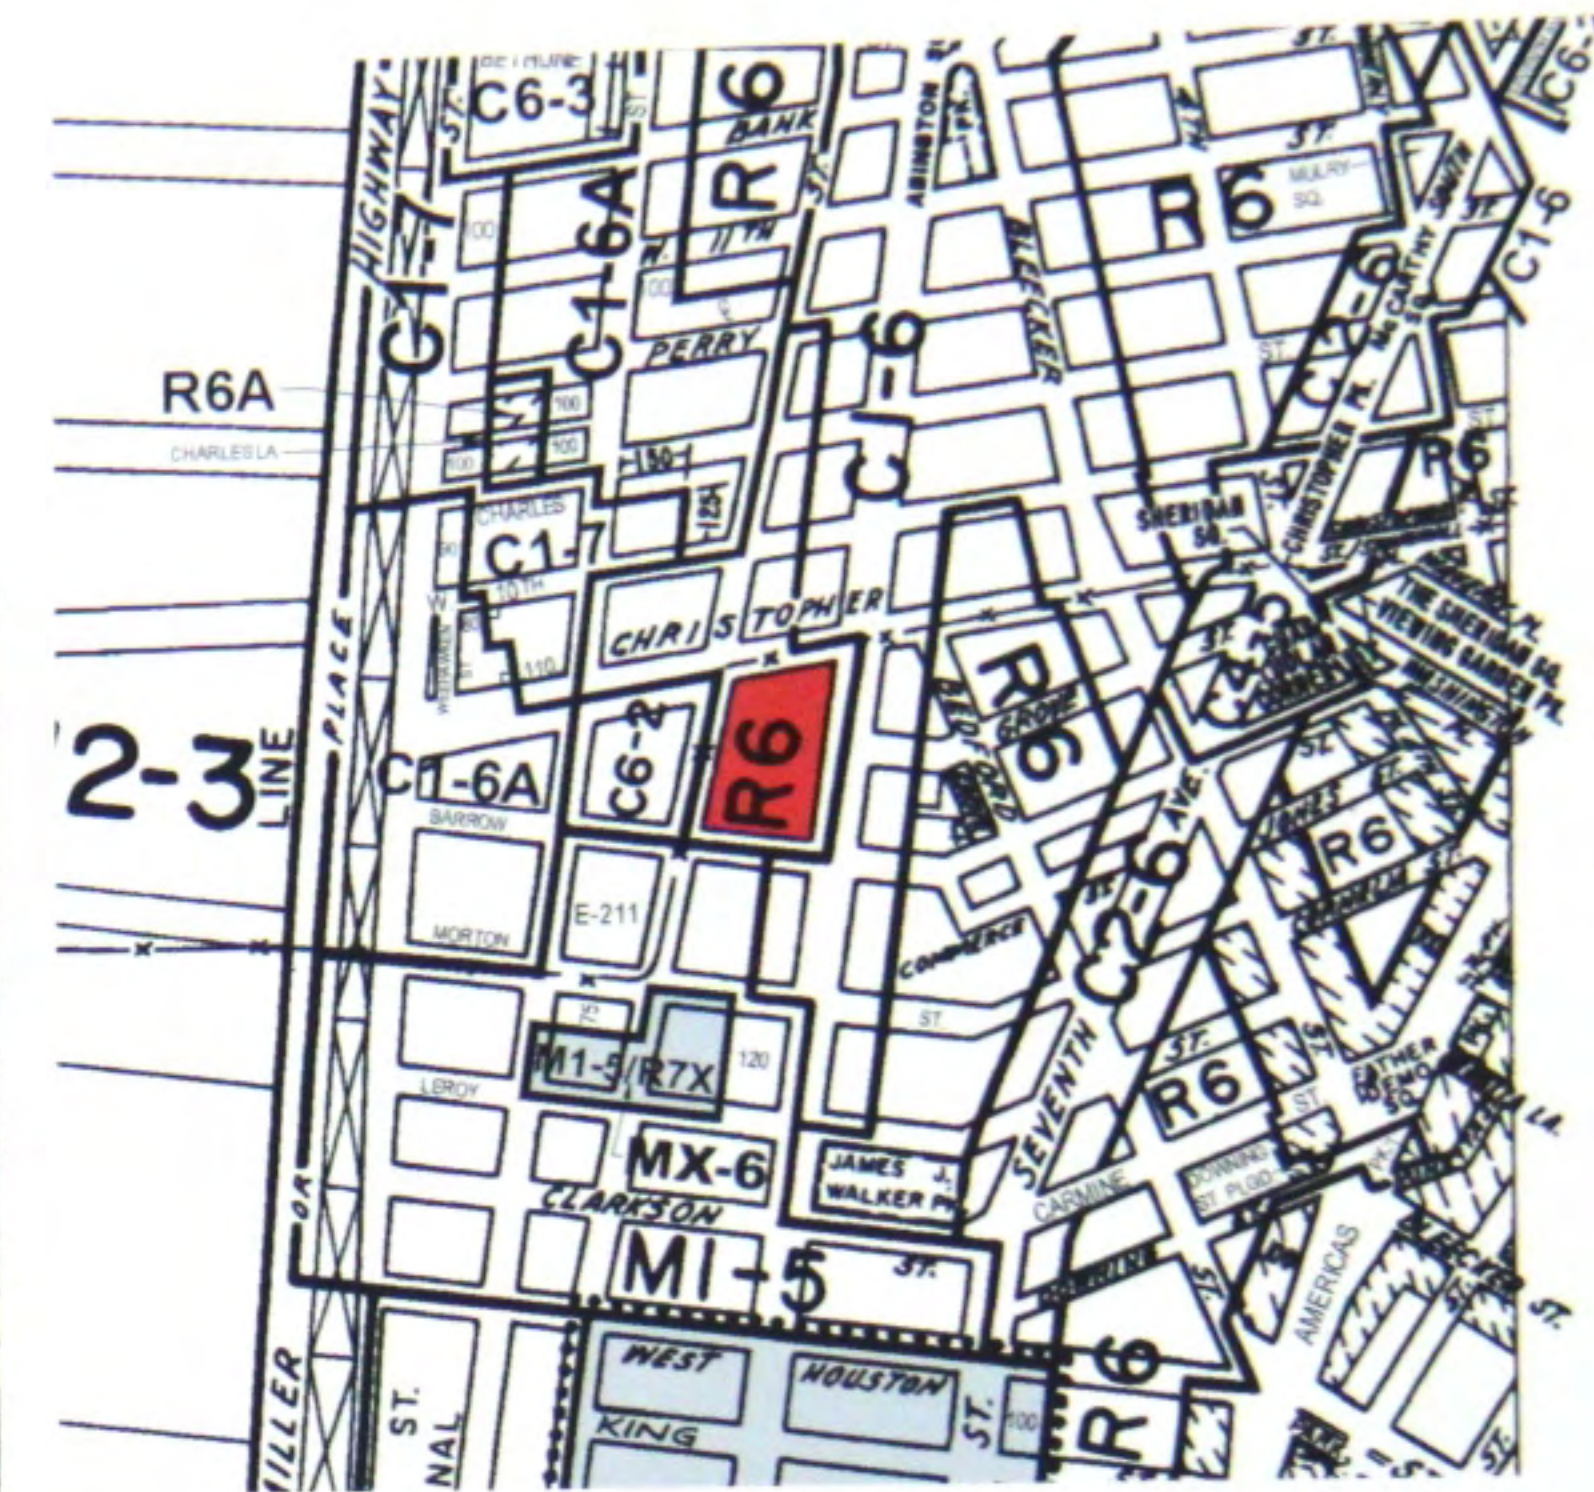

Aerial Photograph

NYC Zoning Map 12A

Designated Historic District

Landmark

1836

1899

- Existing Buildings
- New Buildings
- Church/School Open Space
- Row House Rear Yards

ca. 1830 Engraving

Archives Building, 11 Stories

1 Fifth Avenue, 27 Stories

1 Christopher Street

330 Bleecker Street, 16 Stories

80 Grove Street, 14 Stories

45 Christopher Street, 17 Stories

29 Washington Square West, 15 Stories