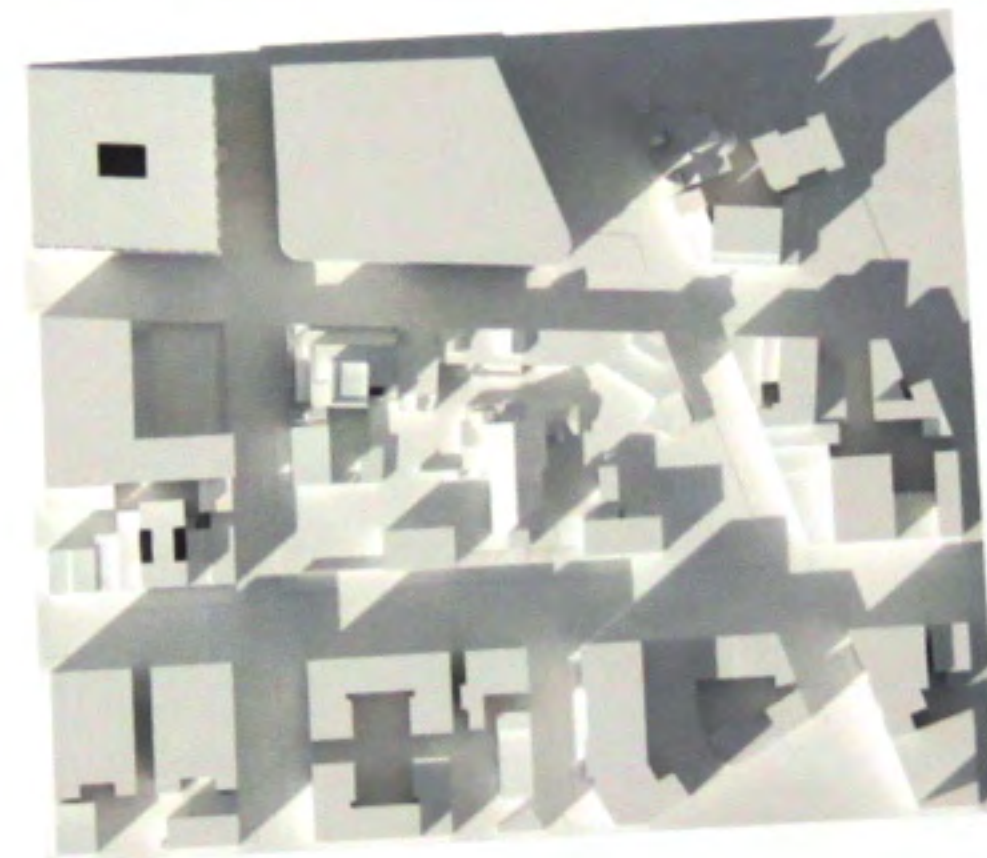

BARROW ST. APARTMENTS
THE CHURCH OF ST. LUKE IN THE FIELD
12.06.2013

LM-13

JUNE 21

9:00 AM

NOON

3:00 PM

MARCH / SEPTEMBER 21

DECEMBER 21