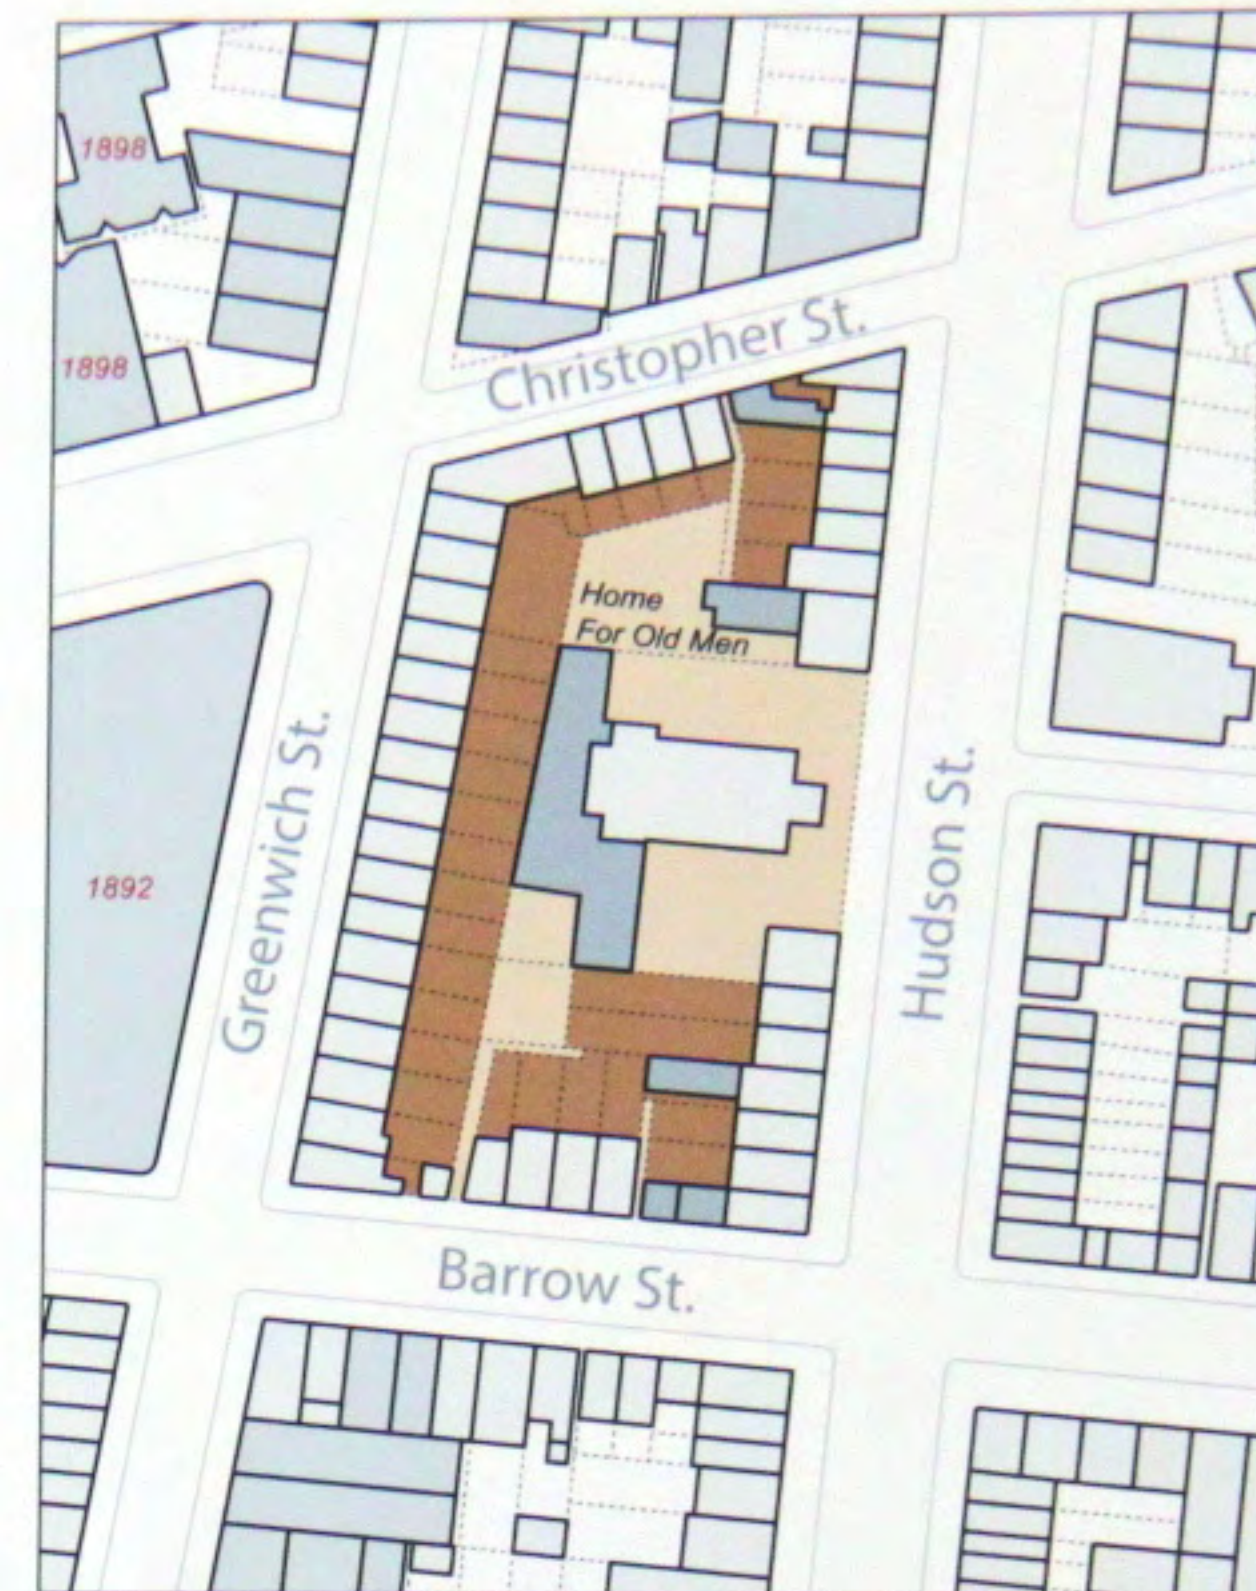

- Church Open Space
 - School Open Space
 - Residential Rear Yard
 - Paved Open Space
 - Existing Buildings
 - New Overbuild Additions
 - New Buildings/Additions
 - ▲ Primary Building Entrance
- 0 10' 20' 40'

Aerial Photograph

NYC Zoning Map 12A

Designated Historic District

Landmark

1836

1899

- Existing Buildings
- New Buildings
- Church/School Open Space
- Row House Rear Yards

ca. 1830 Engraving

1912

1930

Gym, constructed 1926

1932 Photograph, Barrow Street South Side, East of Greenwich Street

1969

- Existing Buildings
- New Buildings
- Church/School Open Space
- Row House Rear Yards

1955 Aerial View

Archives Building, 11 Stories

1 Fifth Avenue, 27 Stories

1 Christopher Street

330 Bleecker Street, 16 Stories

80 Grove Street, 14 Stories

45 Christopher Street, 17 Stories

29 Washington Square West, 15 Stories