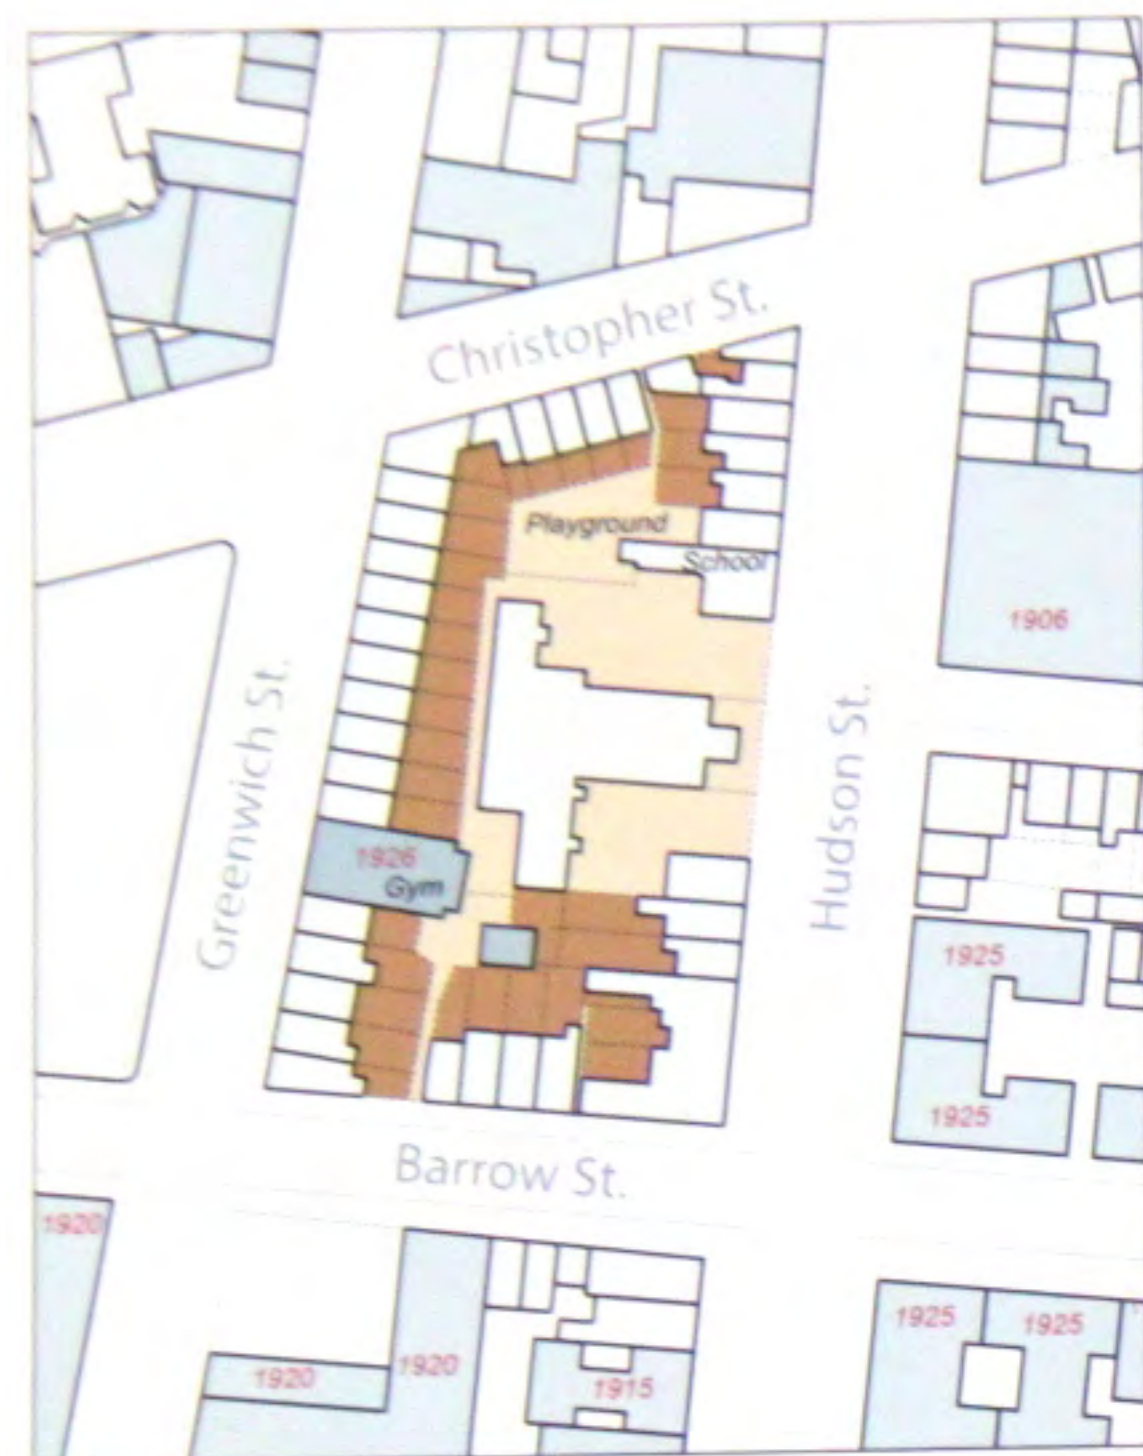

Aerial Photograph

NYC Zoning Map 12A

Designated Historic District

Landmark

1836

1899

- Existing Buildings
- New Buildings
- Church/School Open Space
- Row House Rear Yards

ca. 1830 Engraving

1912

1930

Gym, constructed 1926

1932 Photograph, Barrow Street South Side, East of Greenwich Street

1969

- Existing Buildings
- New Buildings
- Church/School Open Space
- Row House Rear Yards

1955 Aerial View

Archives Building, 11 Stories

1 Fifth Avenue, 27 Stories

1 Christopher Street

330 Bleecker Street, 16 Stories

80 Grove Street, 14 Stories

45 Christopher Street, 17 Stories

29 Washington Square West, 15 Stories