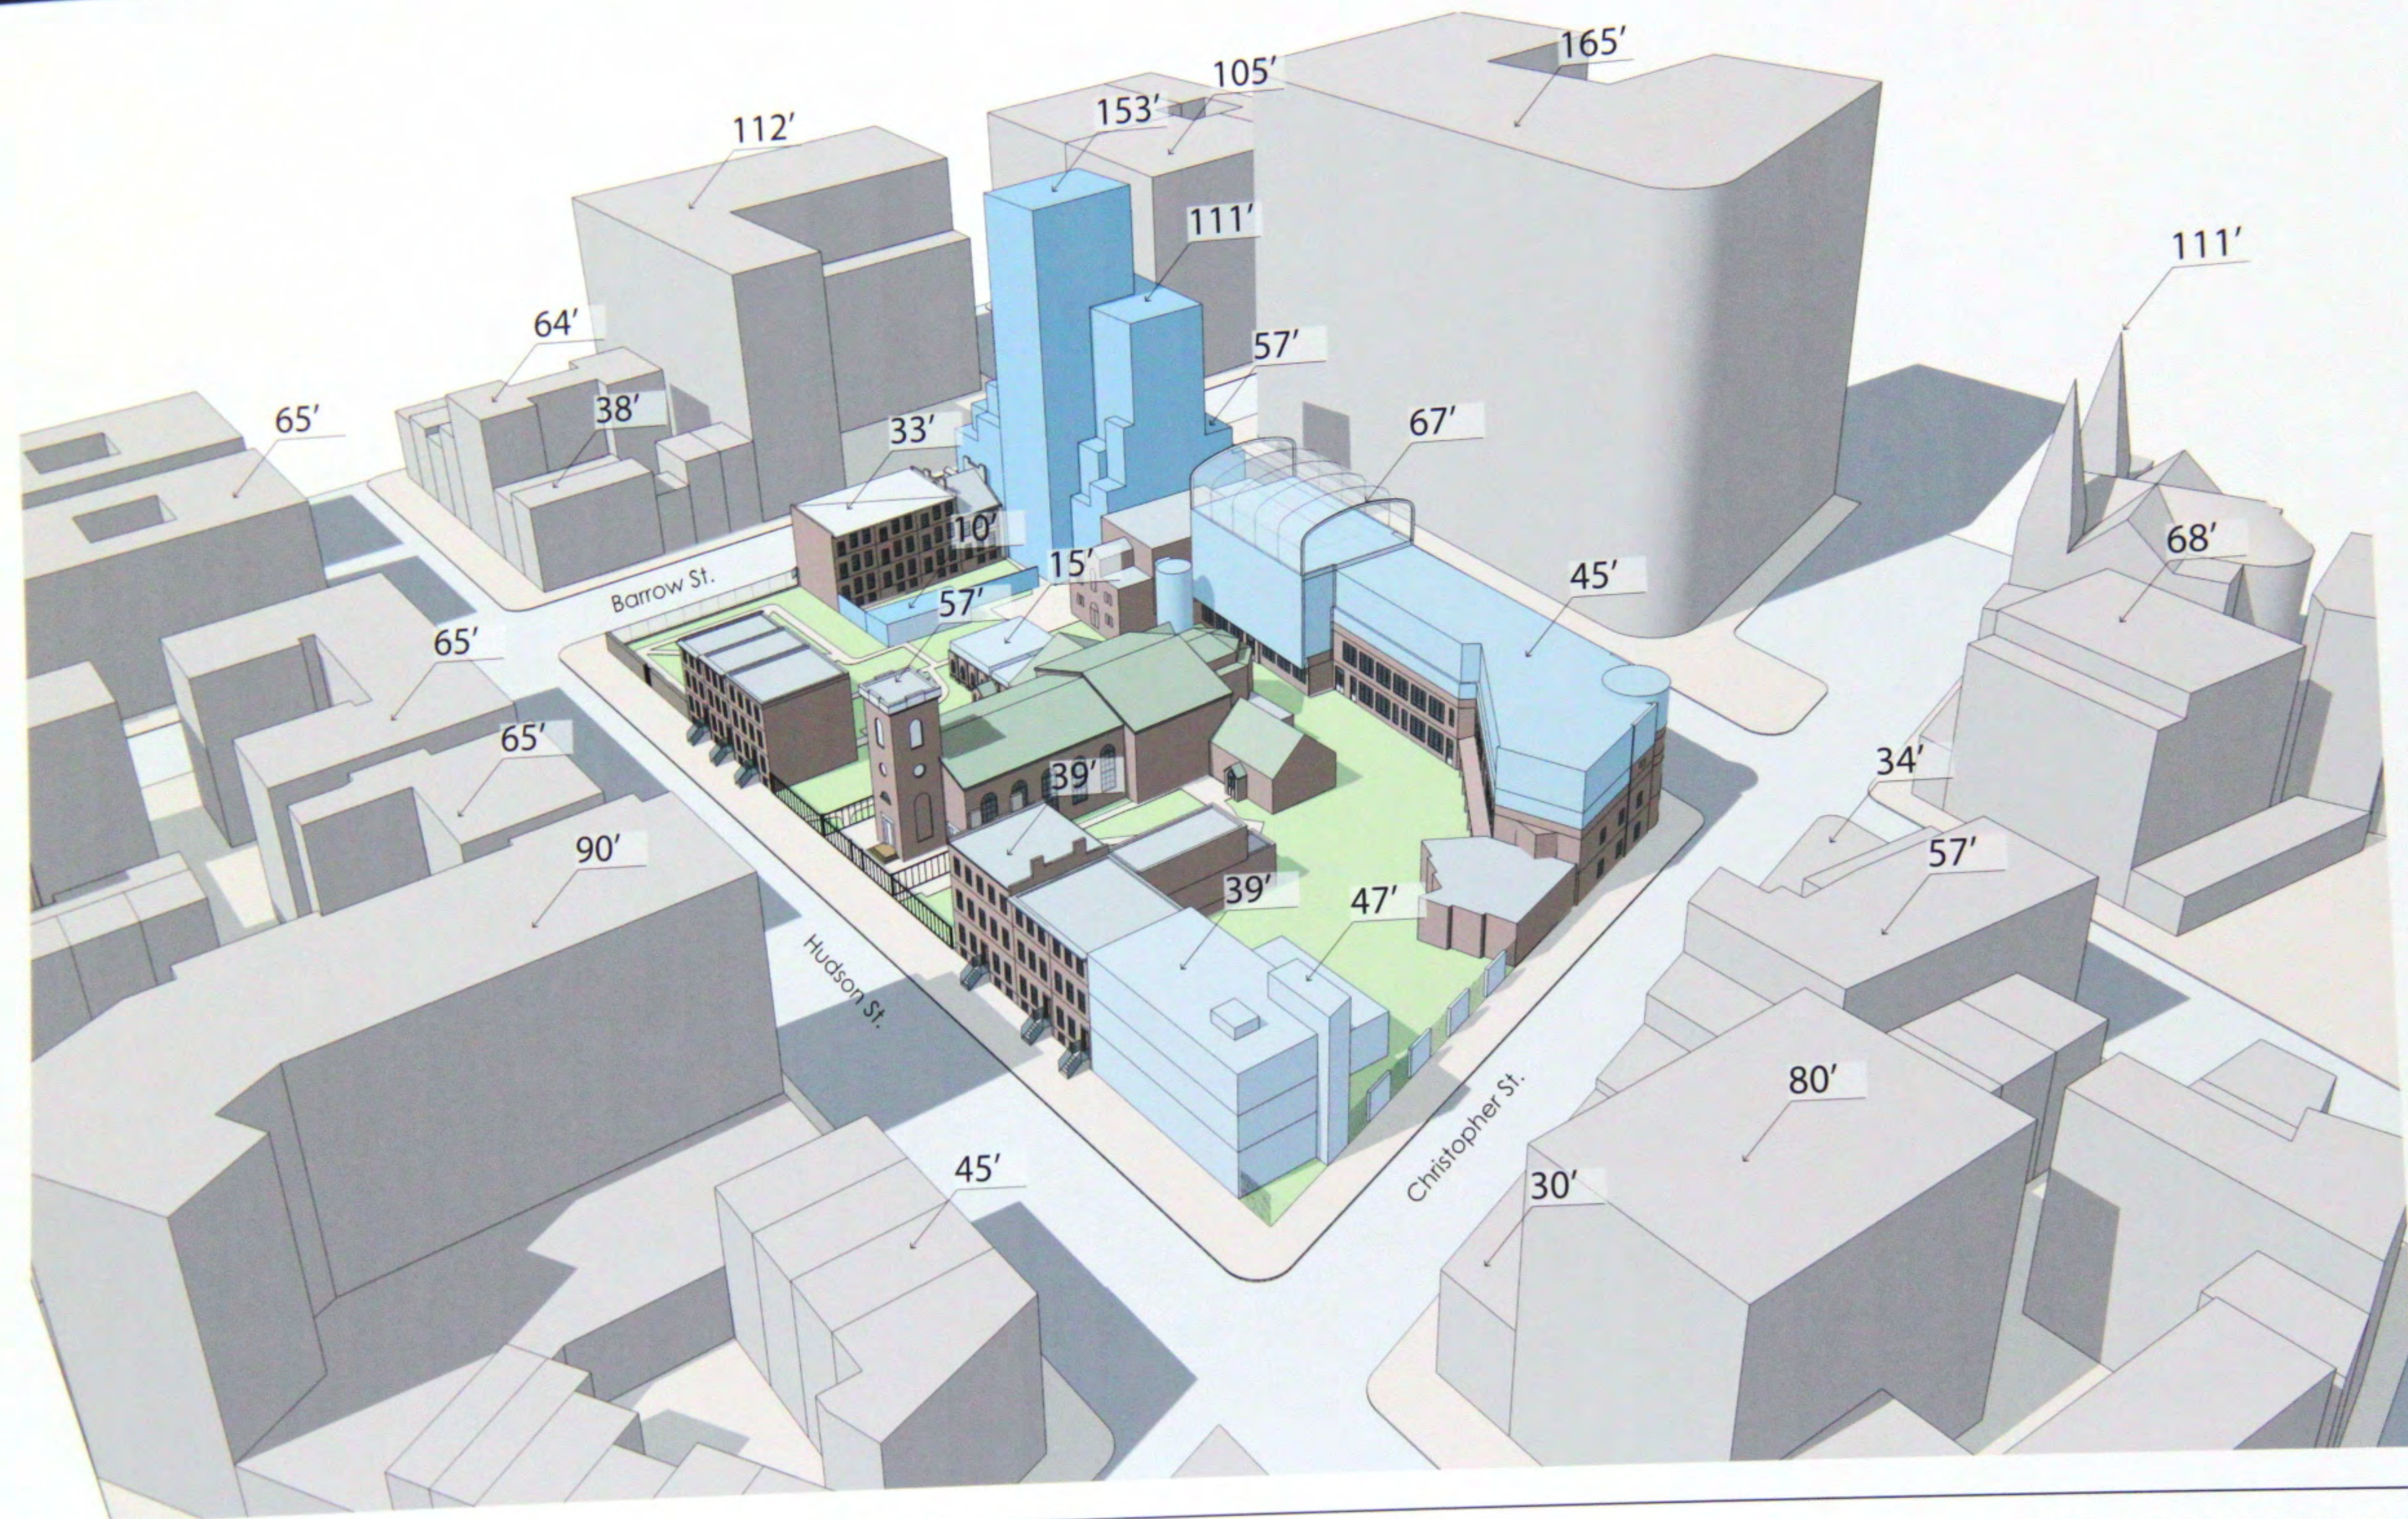

PROPOSED MASSING