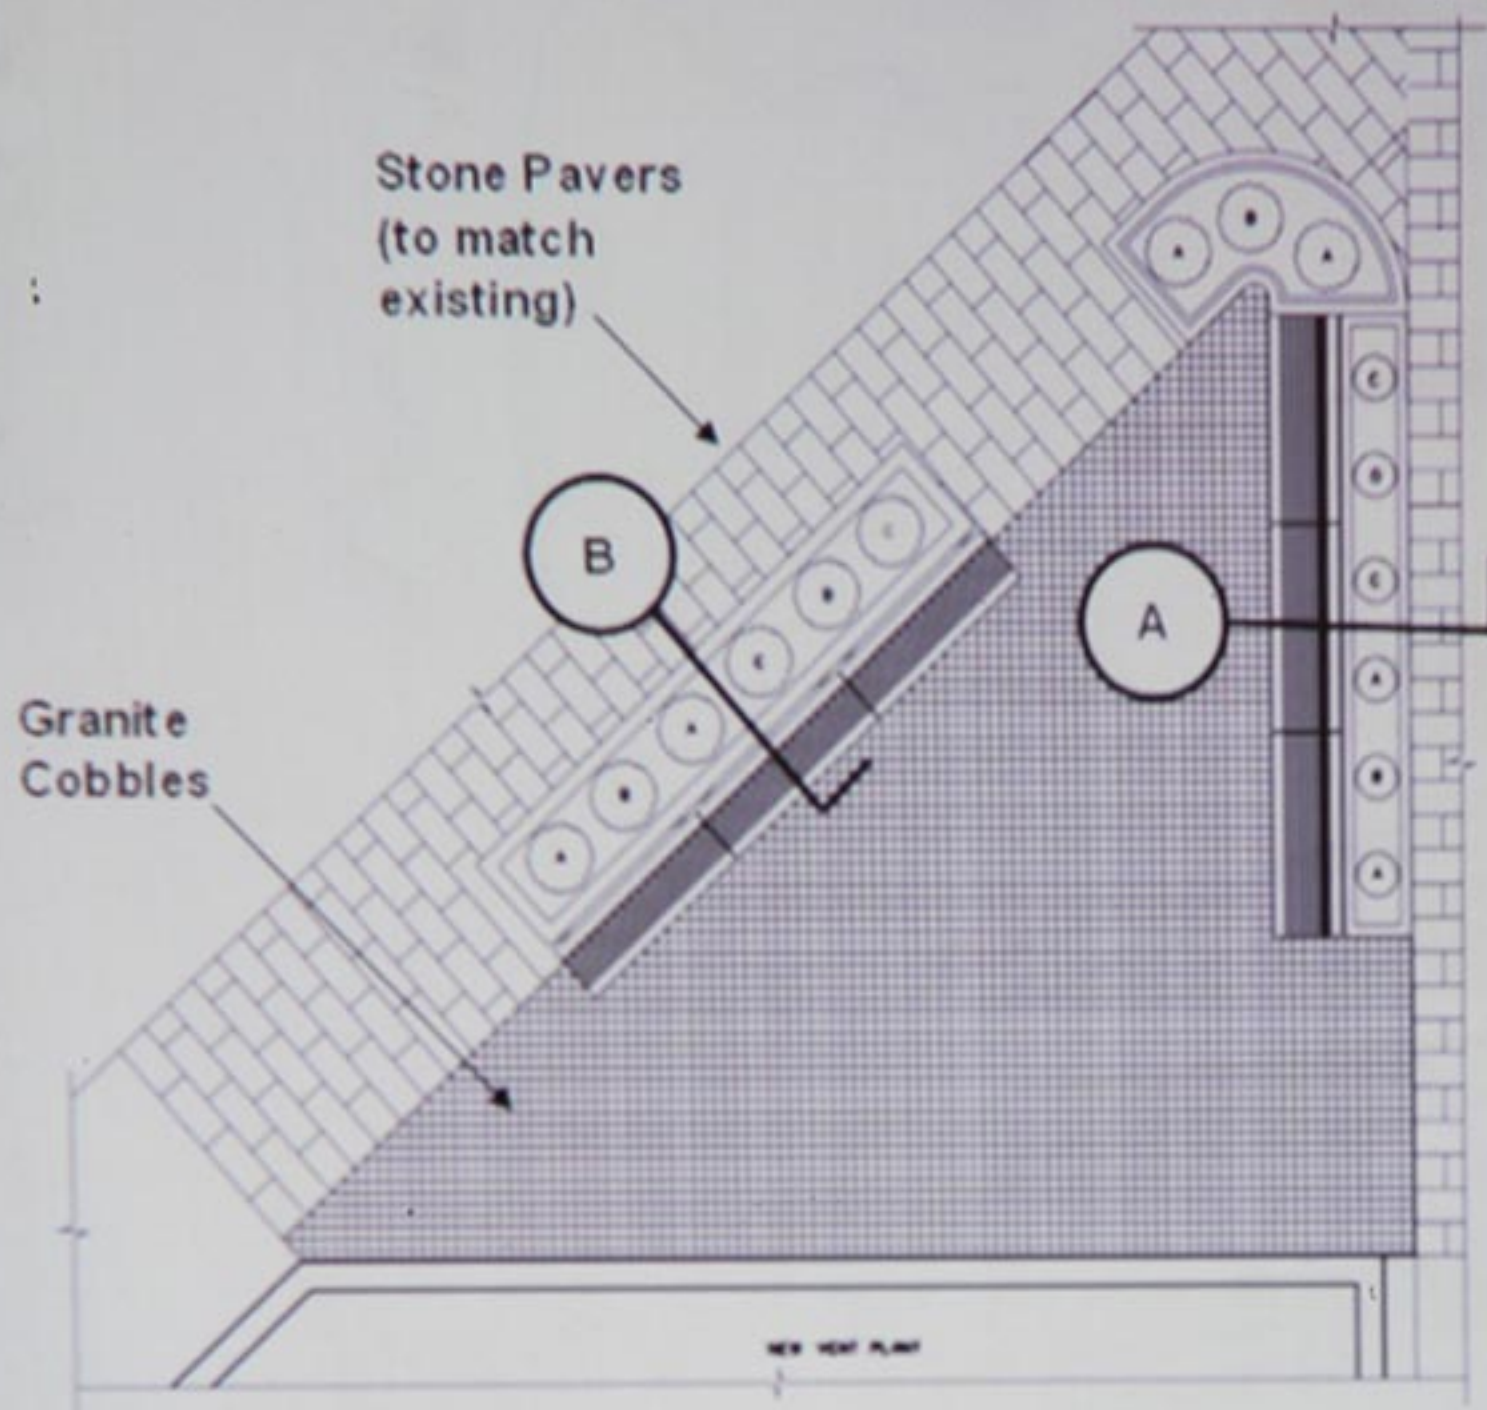

MTA NYCT Mulry Square Fan Plant

Rendering Landscaping Alternate

MTA NYCT Mulry Square Fan Plant
Rendering - Seventh Avenue

Building Elevations

1

2

3

Elevation Key

MTA NYCT Mulry Square Fan Plant

Rendering - Greenwich Avenue

MTA NYCT Mulry Square Fan Plant

Rendering - Greenwich Avenue

MTA NYCT Mulry Square Fan Plant

Rendering

MTA NYCT Mulry Square Fan Plant

Rendering - Seventh Avenue

Landscape Alternate A

Landscape Alternate B - Maintenance Partner Required

Landscape Alternate B - Maintenance Partner Required

Enlarged Site Plan

Bench A

Bench B

DETAILS – Tile Display & Attachment

'Tiles For America' to be attached to new chain link using similar wired detail to preserve the current effect of the tribute.