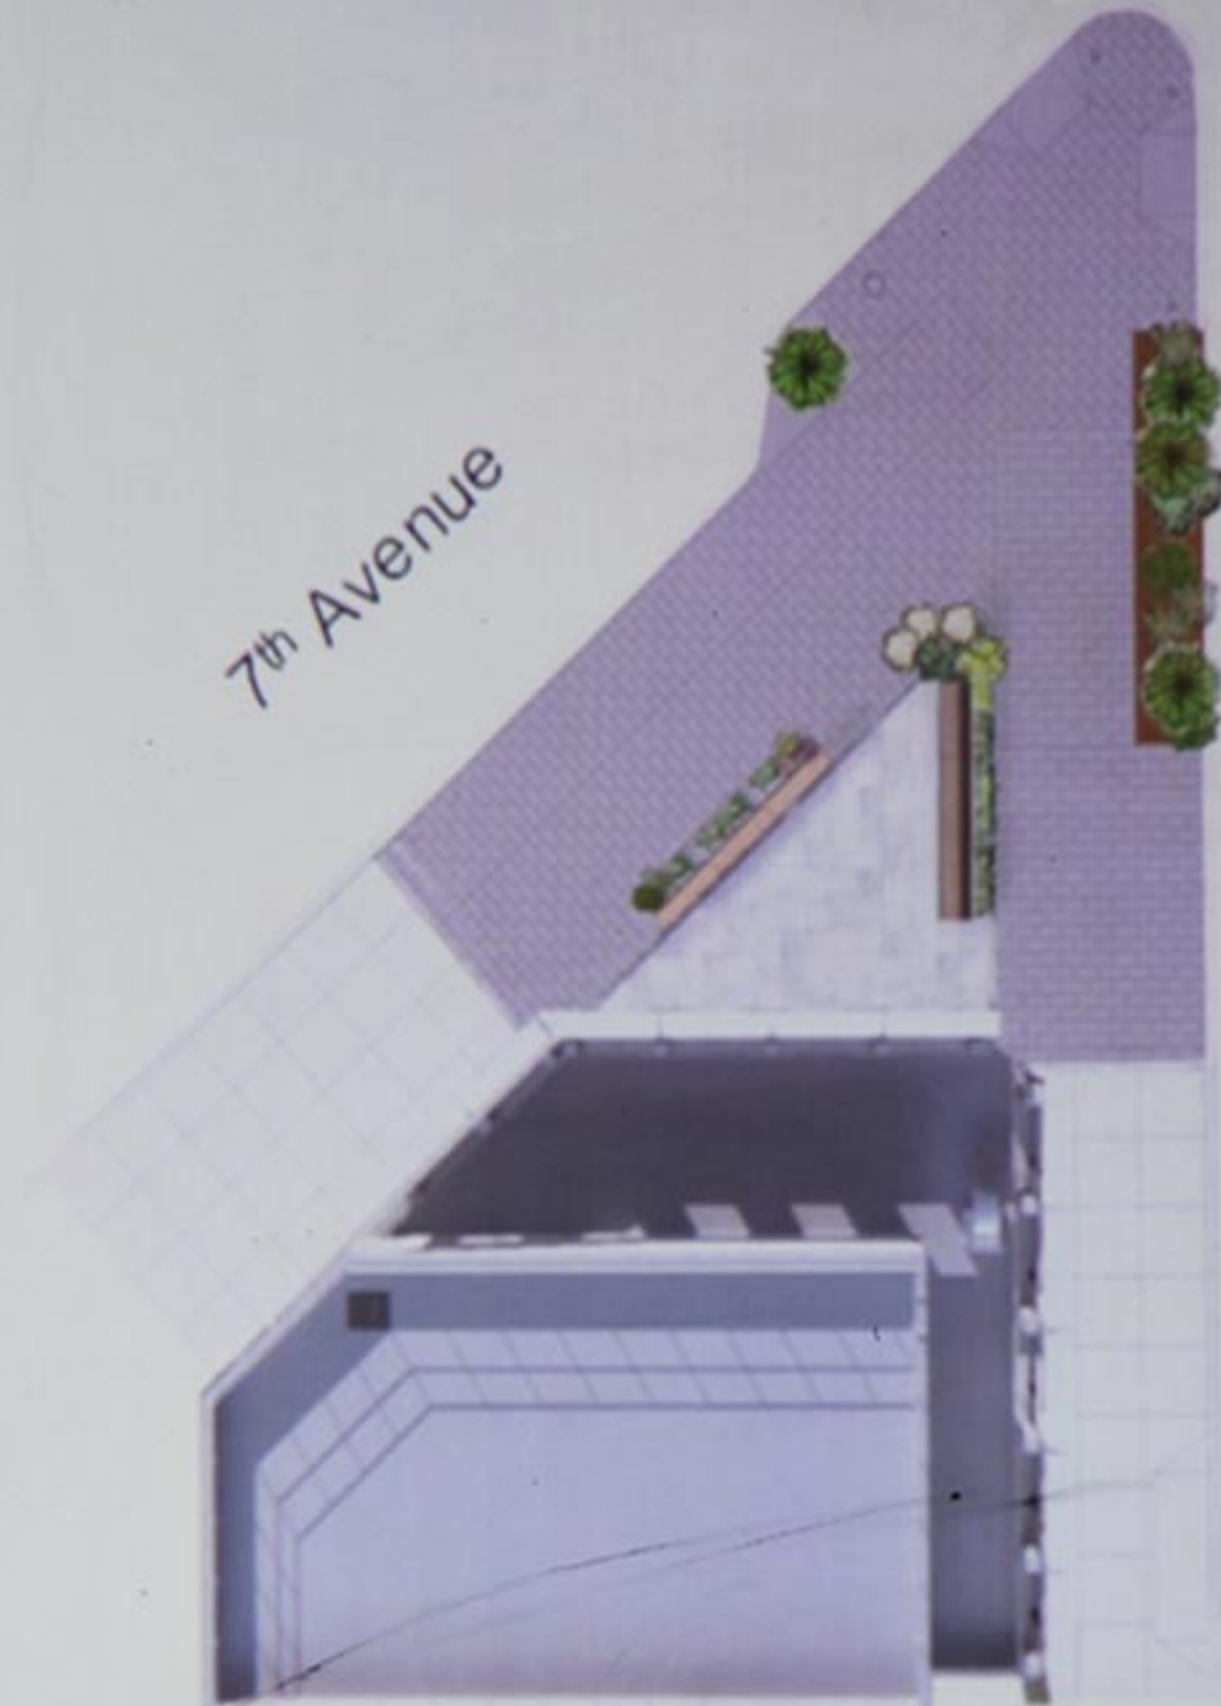

MTA NYCT Mulry Square Fan Plant

Rendering Landscaping Alternate

MTA NYCT Mulry Square Fan Plant
Rendering - Seventh Avenue

Building Elevations

1

2

3

Elevation Key

MTA NYCT Mulry Square Fan Plant

Rendering - Greenwich Avenue

MTA NYCT Mulry Square Fan Plant

Rendering - Greenwich Avenue

MTA NYCT Mulry Square Fan Plant

Rendering

MTA NYCT Mulry Square Fan Plant

Rendering - Seventh Avenue

Landscape Alternate A

Landscape Alternate B - Maintenance Partner Required

Landscape Alternate B - Maintenance Partner Required

Enlarged Site Plan

Bench A

Bench B

DETAILS – Tile Display & Attachment

'Tiles For America' to be attached to new chain link using similar wired detail to preserve the current effect of the tribute.