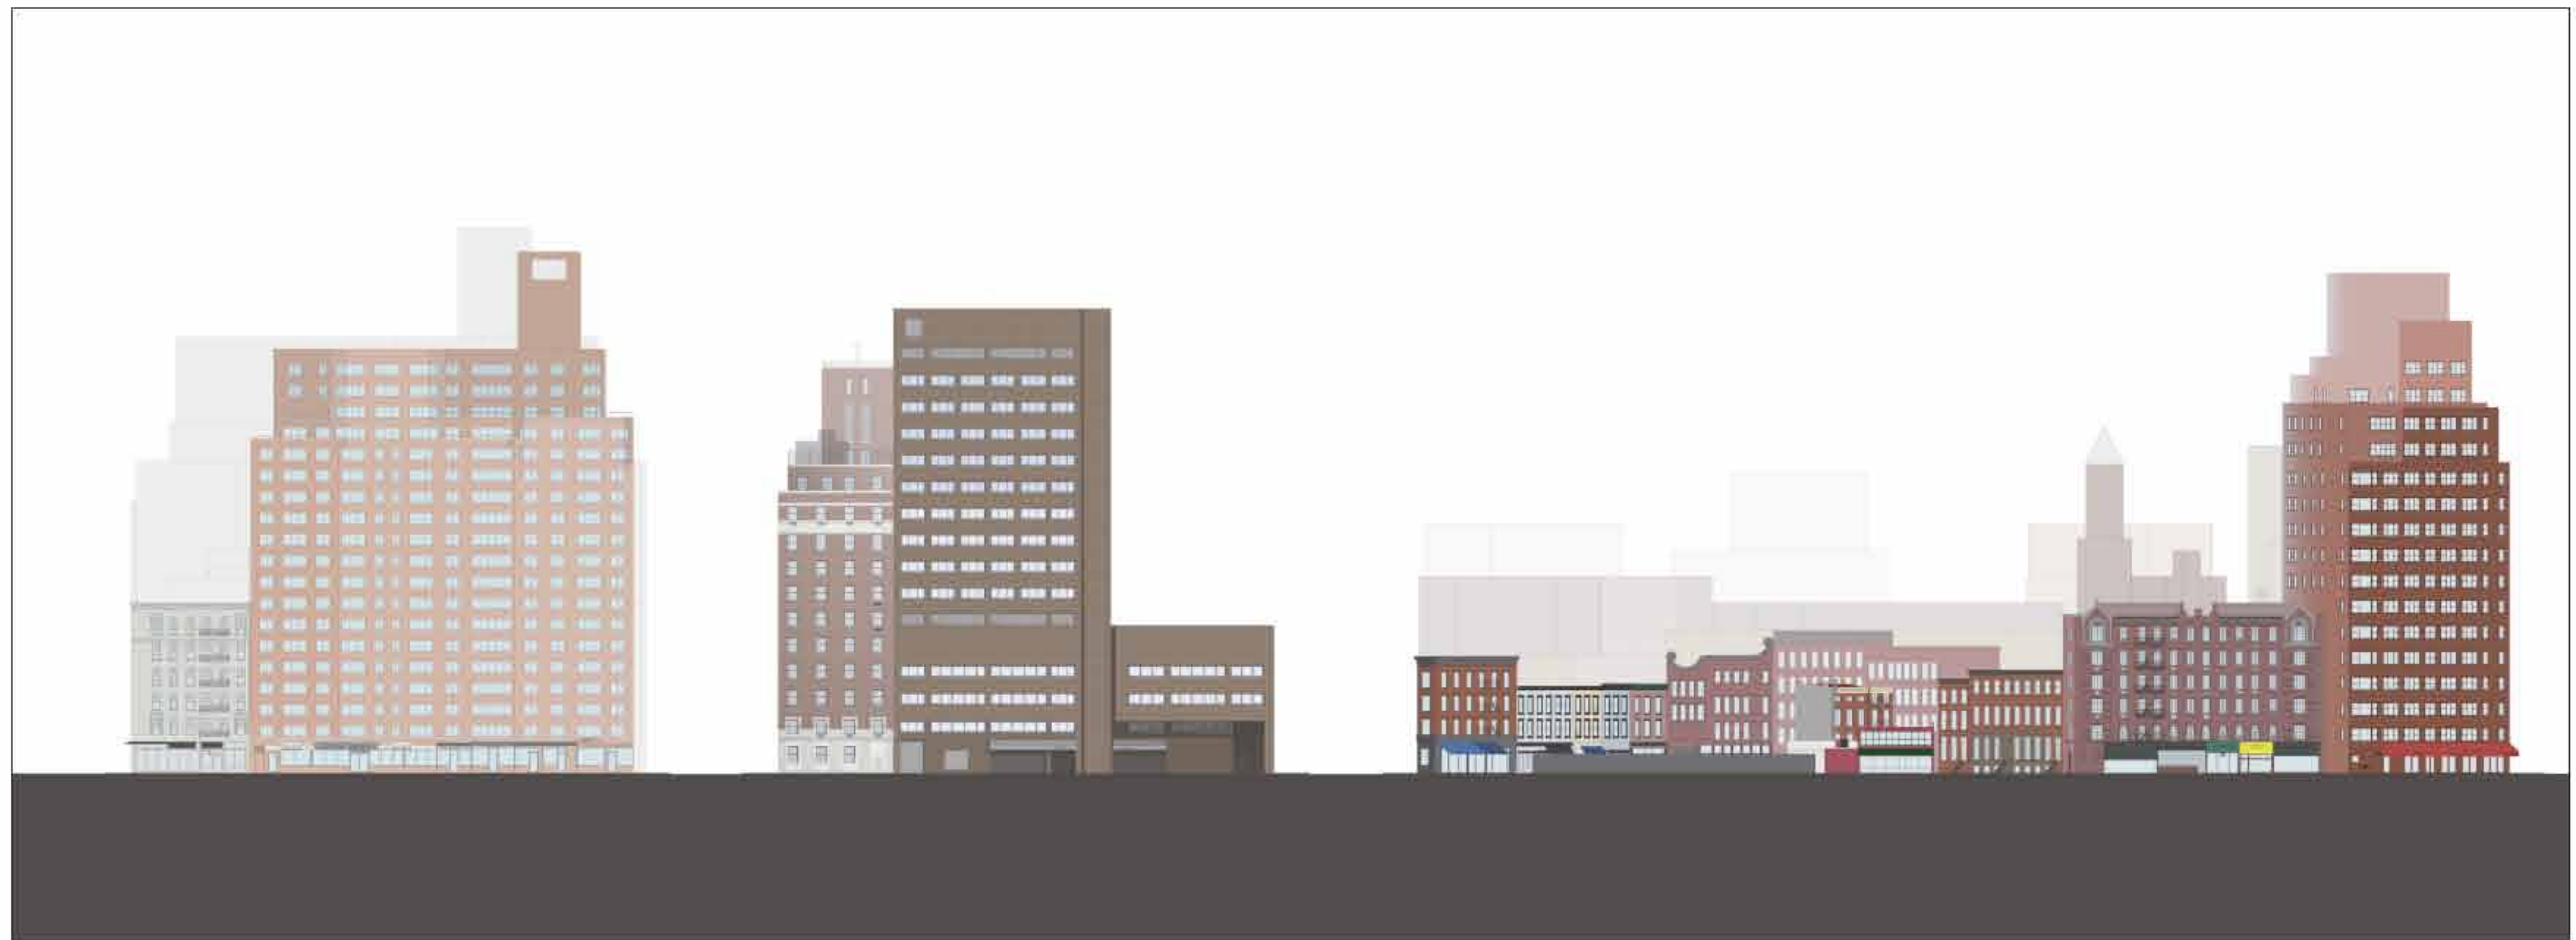

 64'
North Elevation
12th Street
19 May 2008
FXFOWLE ARCHITECTS, PC

 64'
West Elevation
7th Avenue
 19 May 2008
 FXFOWLE ARCHITECTS, PC

64'
South Elevation
11th Street
19 May 2008
FXFOWLE ARCHITECTS, PC

North Elevation
12th Street
 19 May 2008
 FXFOWLE ARCHITECTS, PC

South Elevation
11th Street
 19 May 2008
 FXFOWLE ARCHITECTS, PC