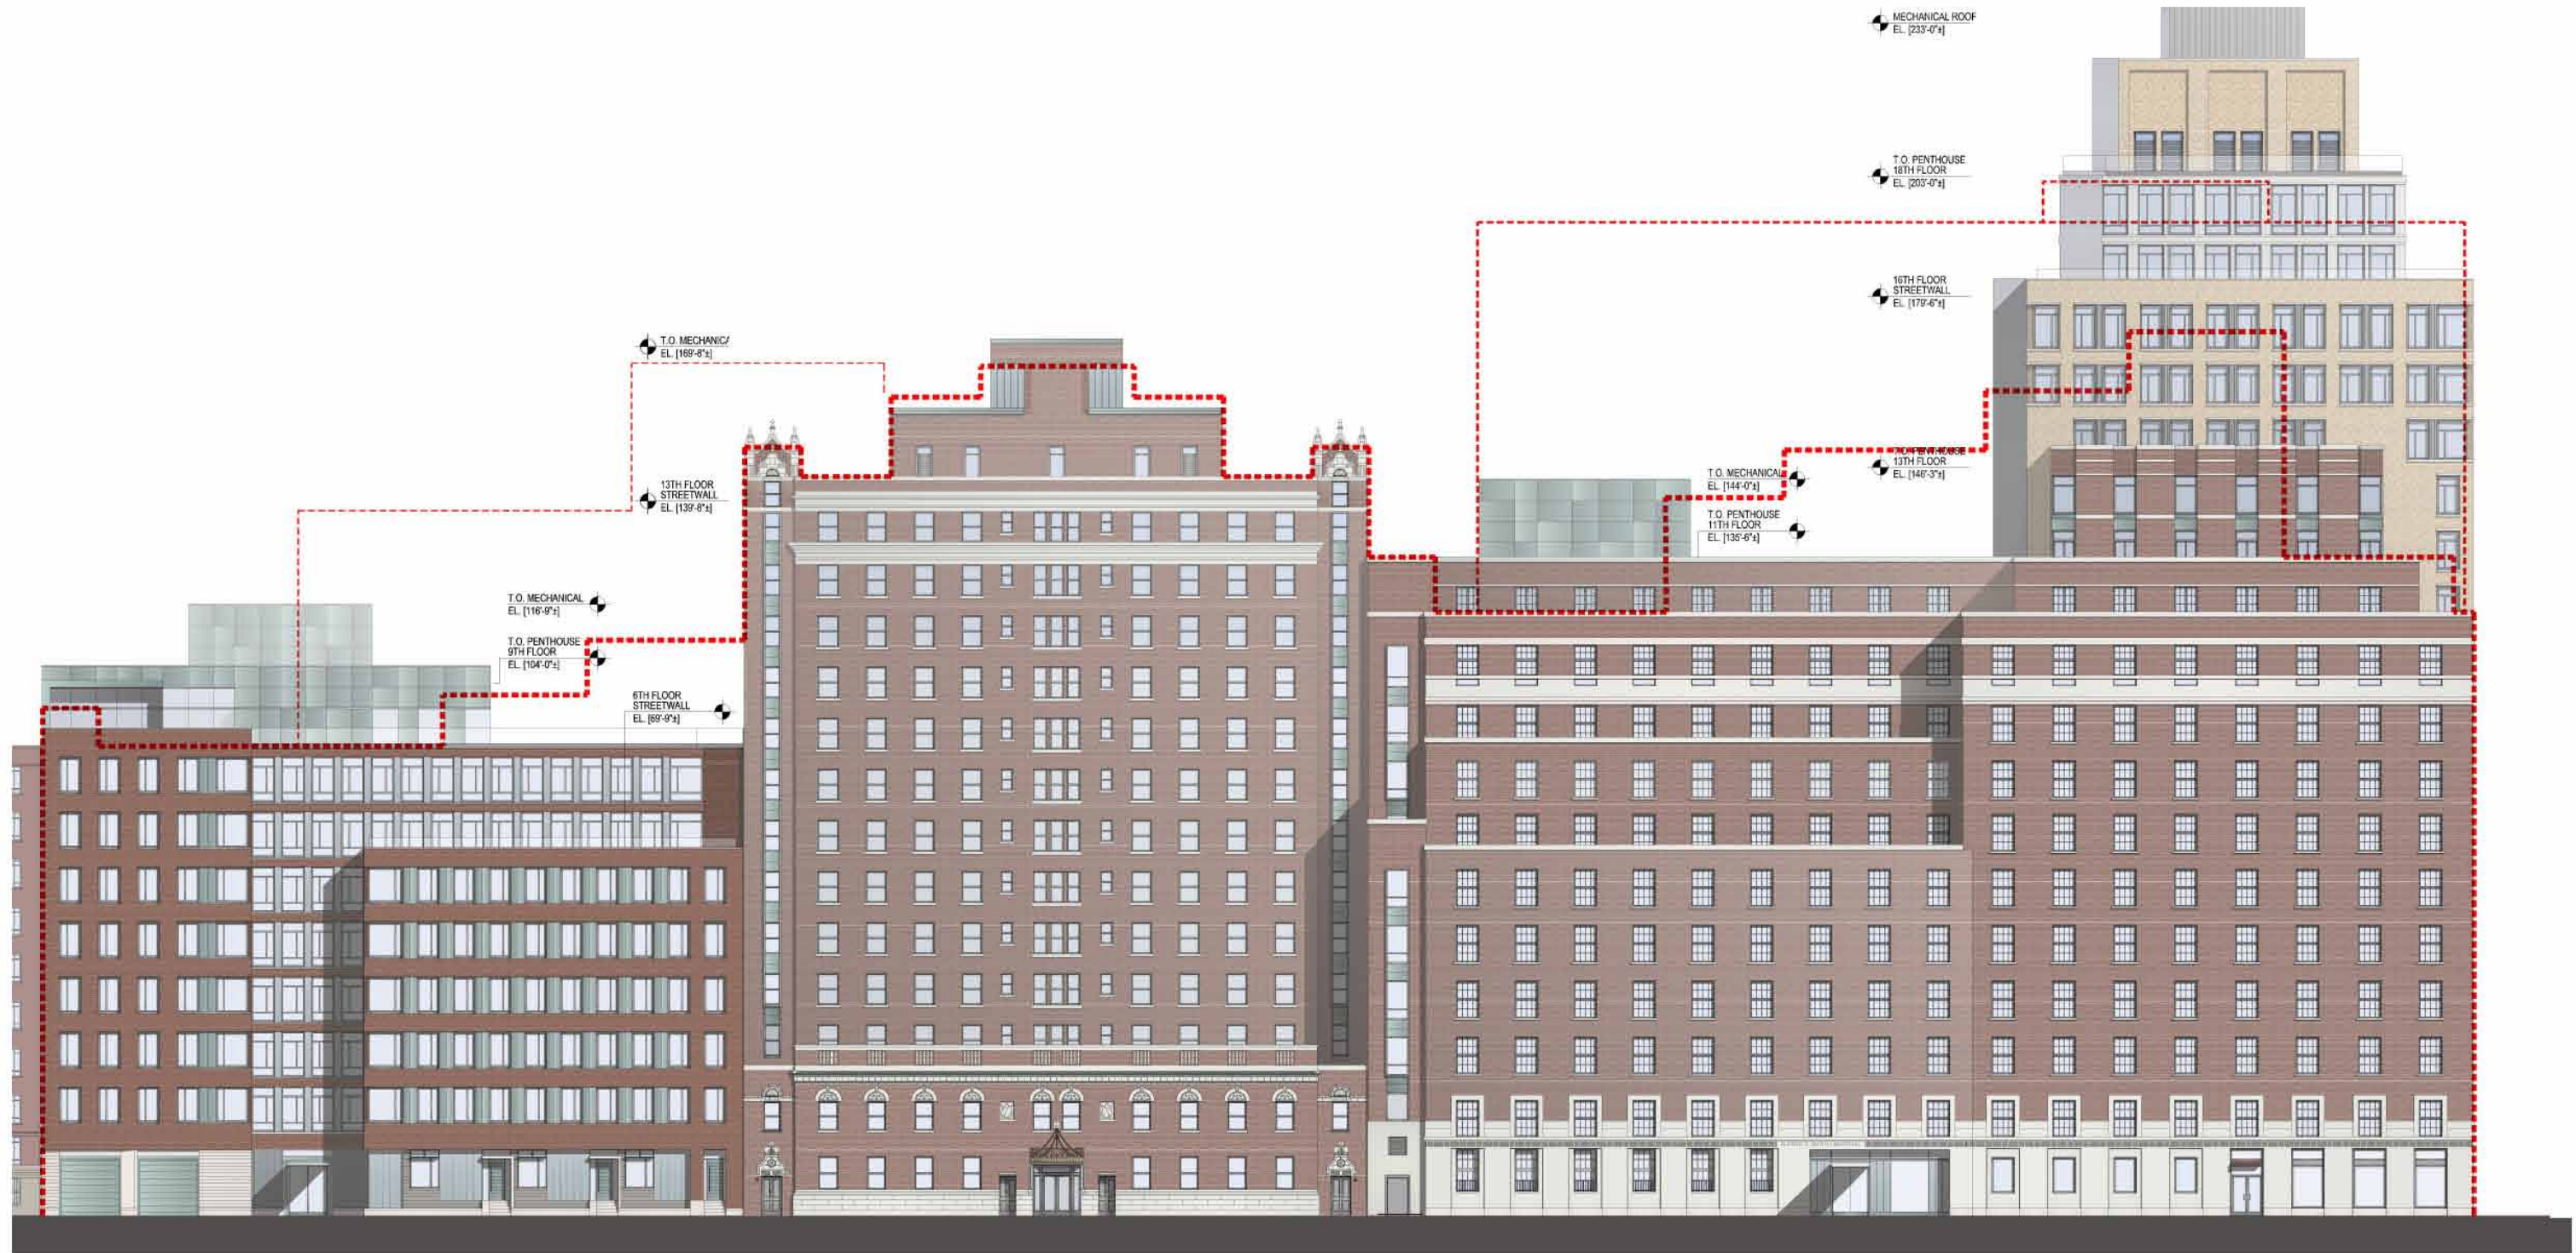

 64'
North Elevation
12th Street
19 May 2008
FXFOWLE ARCHITECTS, PC

 64'
West Elevation
7th Avenue
 19 May 2008
 FXFOWLE ARCHITECTS, PC

64'
South Elevation
11th Street
19 May 2008
FXFOWLE ARCHITECTS, PC

North Elevation
12th Street
 19 May 2008
 FXFOWLE ARCHITECTS, PC

South Elevation
11th Street
 19 May 2008
 FXFOWLE ARCHITECTS, PC