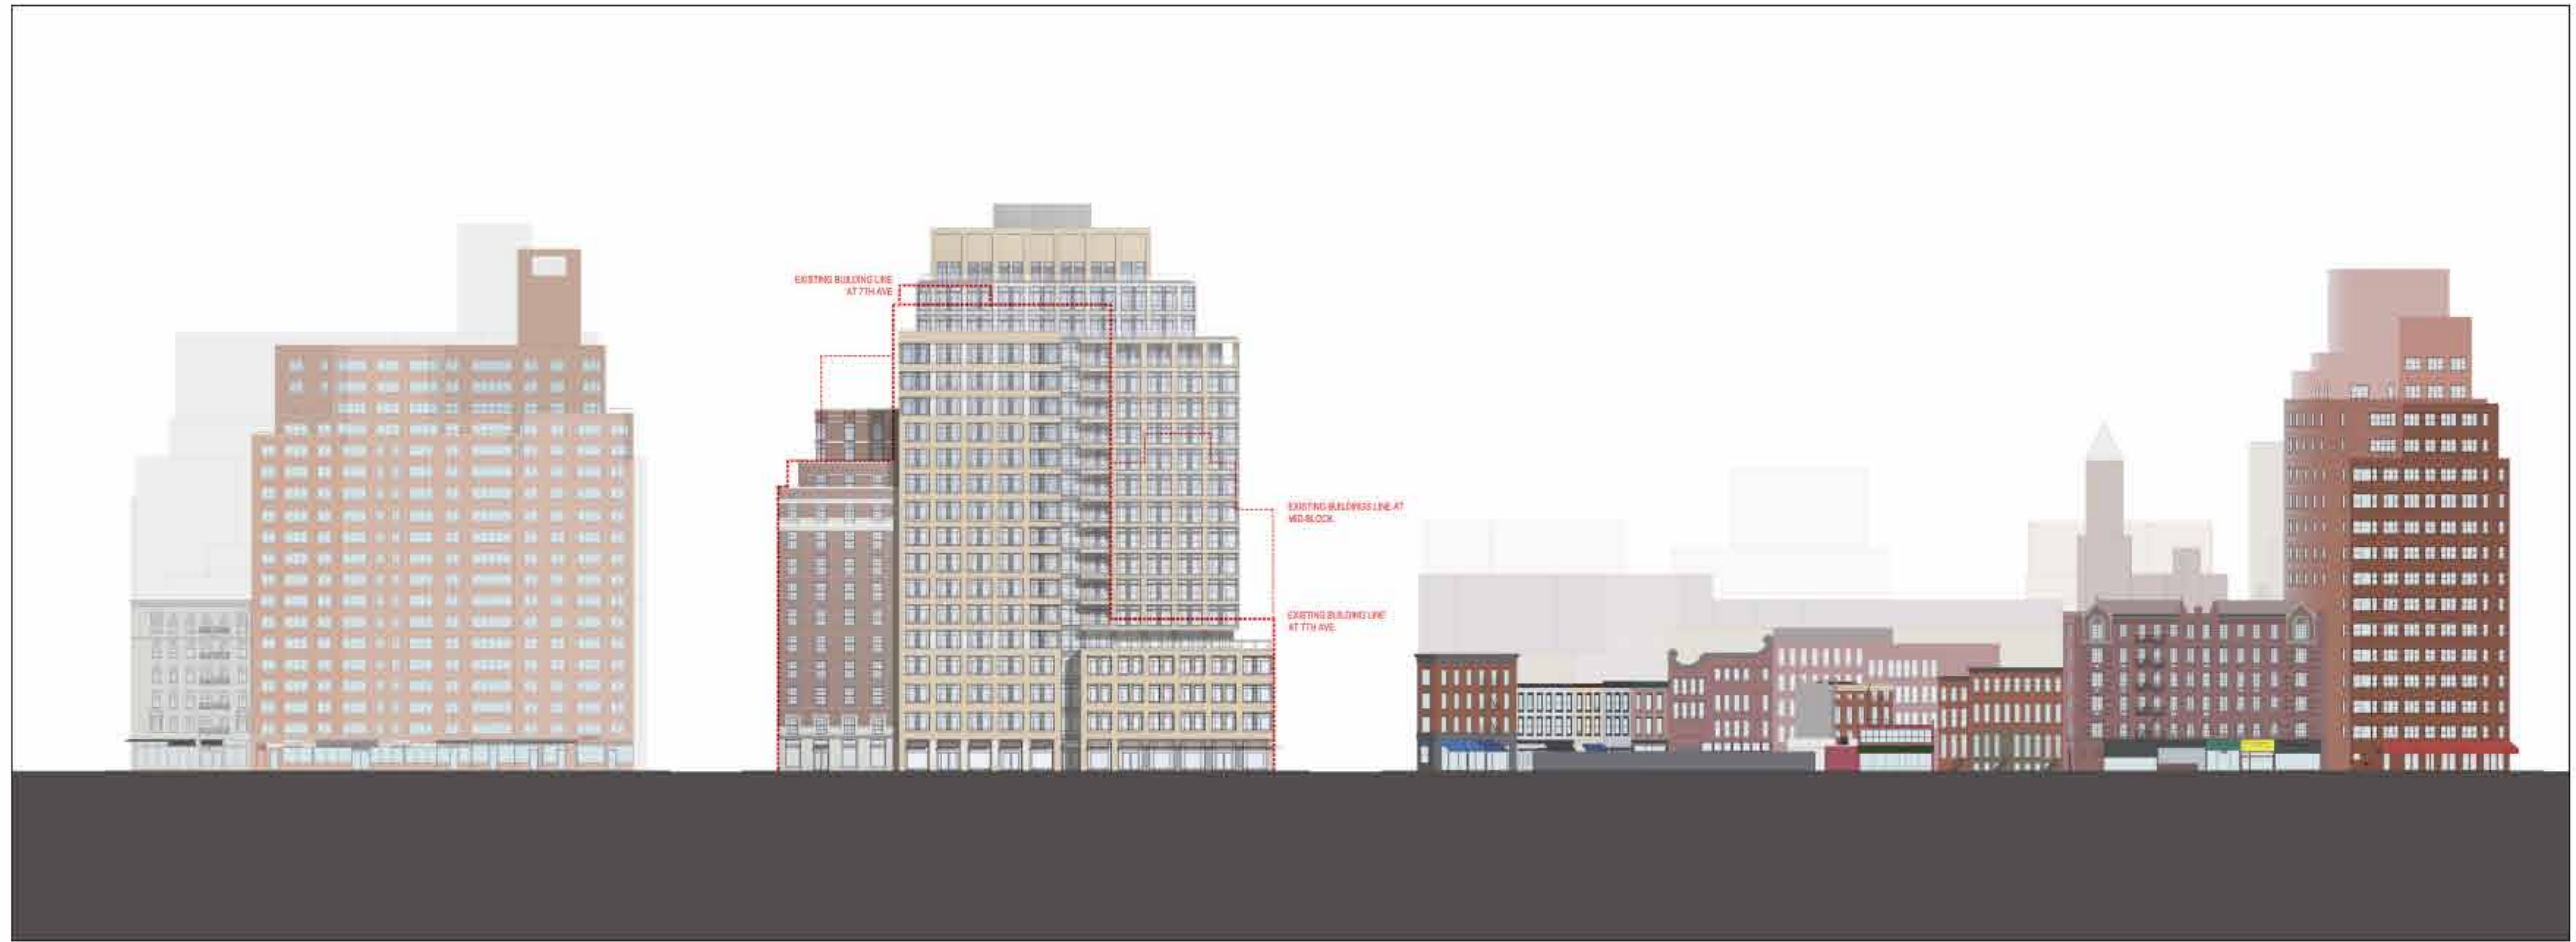

 64'
North Elevation
12th Street
19 May 2008
FXFOWLE ARCHITECTS, PC

 64'
West Elevation
7th Avenue
 19 May 2008
 FXFOWLE ARCHITECTS, PC

64'
South Elevation
11th Street
19 May 2008
FXFOWLE ARCHITECTS, PC

North Elevation
12th Street
 19 May 2008
 FXFOWLE ARCHITECTS, PC

South Elevation
11th Street
 19 May 2008
 FXFOWLE ARCHITECTS, PC