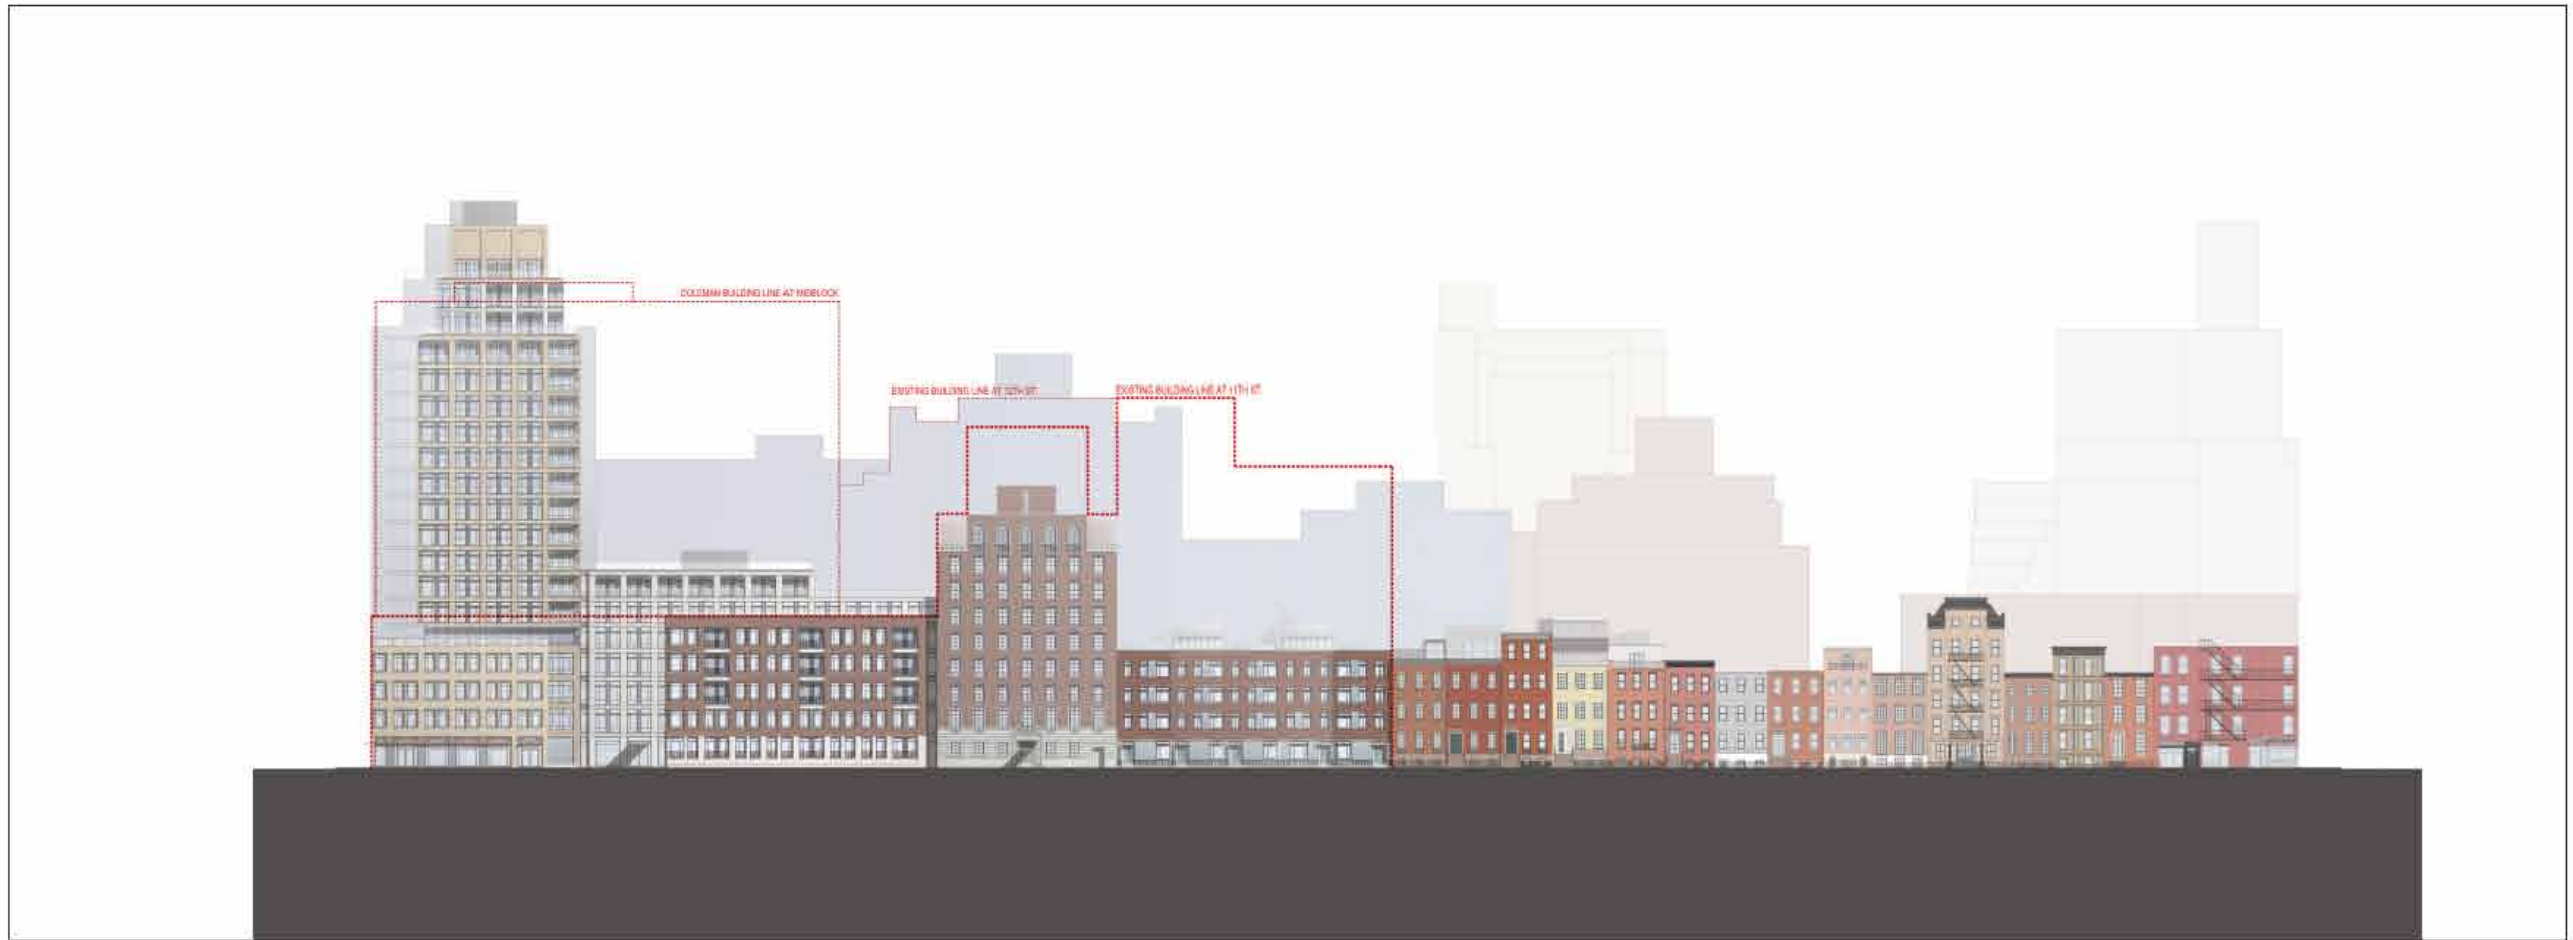

 64'
North Elevation
12th Street
19 May 2008
FXFOWLE ARCHITECTS, PC

 64'
West Elevation
7th Avenue
 19 May 2008
 FXFOWLE ARCHITECTS, PC

64'
South Elevation
11th Street
19 May 2008
FXFOWLE ARCHITECTS, PC

North Elevation
12th Street
 19 May 2008
 FXFOWLE ARCHITECTS, PC

South Elevation
11th Street
 19 May 2008
 FXFOWLE ARCHITECTS, PC