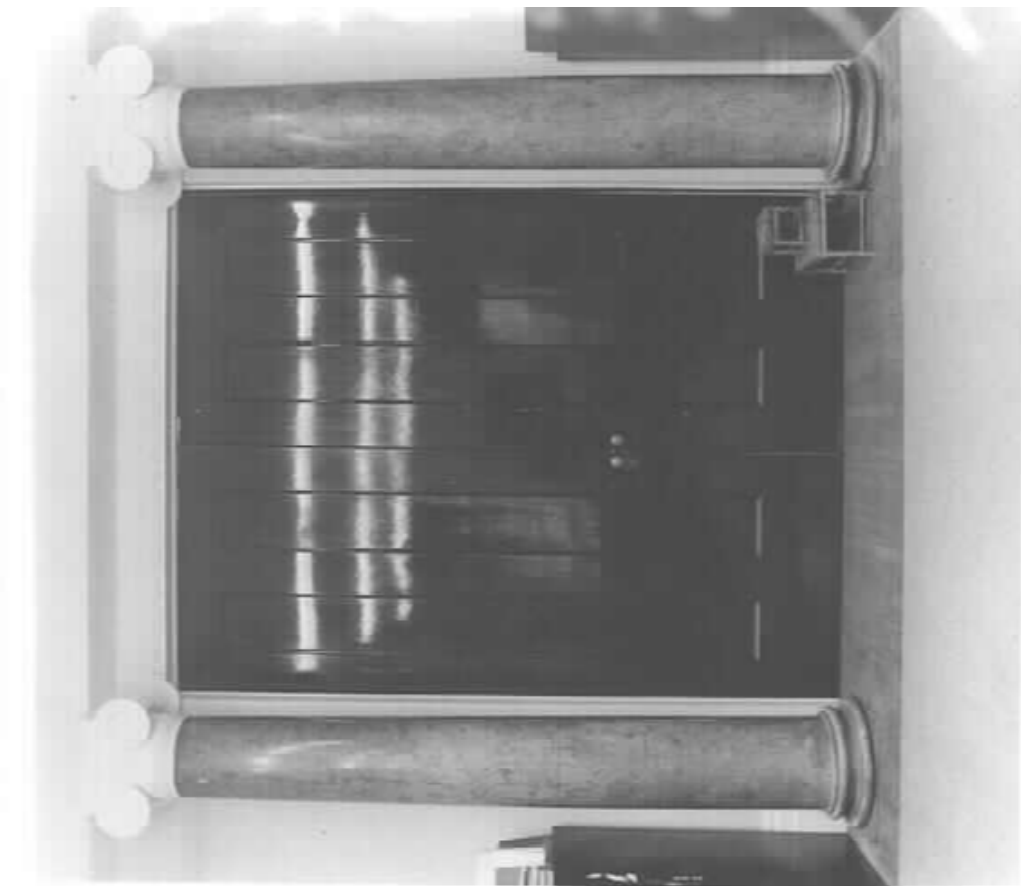

Isaac T. Hopper Home (Women's
Prison Association Building)
110 Second Avenue
New York, New York Co., NY
Photo and Neg: Hopper Home, 1985
110 Second Ave., New York, NY 10003

View: Main facade
(1 of 6)

Isaac T. Hopper Home (Women's
Prison Association Building)
110 Second Avenue
New York, New York Co., NY
Photo and Neg: Hopper Home, 1965
110 Second Ave., New York, NY 10003

View: Detail, main entrance
(2 of 6)

Isaac T. Hopper Home (Women's
Prison Association Building)
110 Second Avenue
New York, New York Co., NY
Photo and Neg: Hopper Home, 1985
110 Second Ave., New York, NY 10003

View: Detail, first floor parlor
(3 of 6)

View: Moldings with anthemion
detail, first floor parlor
(4 of 6)

Isaac T. Hopper Home (Women's
Prison Association Building)
110 Second Avenue
New York, New York Co., NY
Photo and Neg: Hopper Home, 1985
110 Second Ave., New York, NY 10003